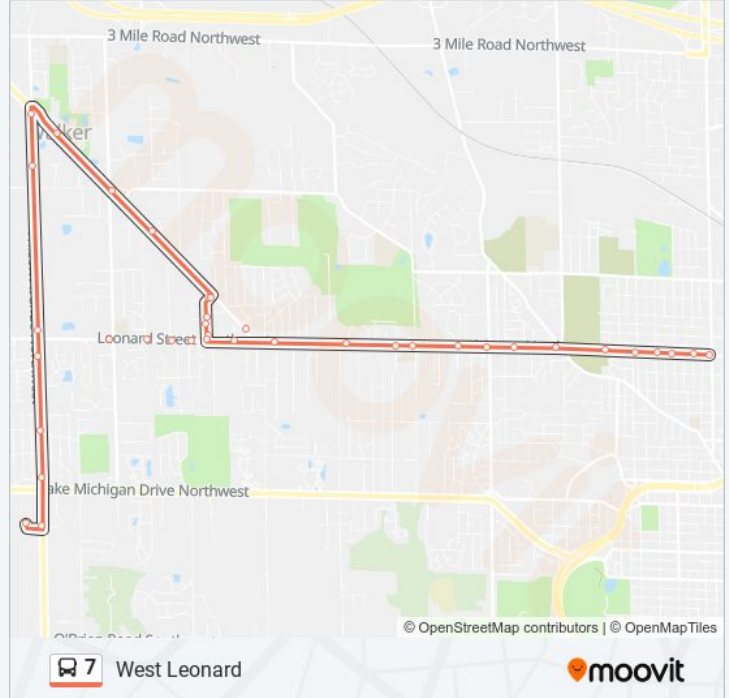

Leonard/Fremont (Wb)

Leonard/Tamarack (Wb)

Leonard/Powers (Wb)

Leonard/Garfield (Wb)

Leonard/Fredrick (Wb)

Leonard/Walker (Wb)

Leonard/Parkhurst (Wb)

Leonard/Covell (Wb)

Leonard/Maplegrove (Wb)

Leonard/Oakleigh (Wb)

Leonard/Divot (Wb)

Leonard/Collindale (Wb)

Leonard/Lamont (Wb)

Leonard/Van Portfliet (Wb)

Walker Village/Leonard (Nb)

Walker Village/Linwood (Nb)

Walker Village at Remembrance (Nb)

Remembrance Across From Justin (Wb)

Remembrance at Kinney (Wb)

Remembrance at Walker City Hall (Wb)

Wilson South Of Remembrance (Sb)

Wilson at 2231 Wilson (Sb)

Wilson/Leonard (Sb)

Wilson/Leonard (Sb)

Wilson/West Grand (Sb)

Wilson/Lake Michigan (Sb)

Wilson/Westtown (Sb)

Meijer - Standale

7 bus time schedules and route maps are available in an offline PDF at moovitapp.com. Use the [Moovit App](#) to see live bus times, train schedule or subway schedule, and step-by-step directions for all public transit in Grand Rapids.

[About Moovit](#) • [MaaS Solutions](#) • [Supported Countries](#) • [Mooviter Community](#)

Check Live Arrival Times