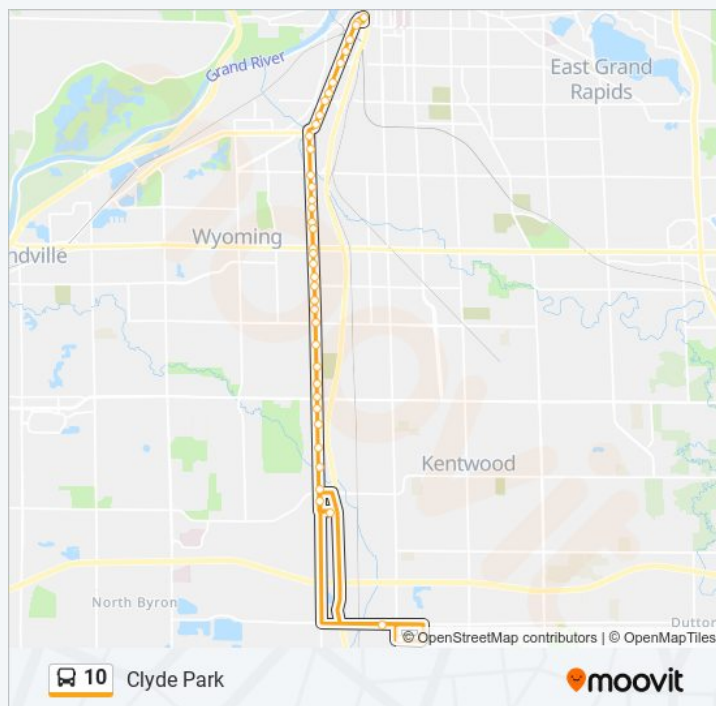

Clyde Park/54th - Target (Sb)

Friday

7:15 AM - 5:45 PM

Saturday

5:25 AM - 5:15 PM

10 bus Info

Direction: Pine Rest

Stops: 42

Trip Duration: 37 min

Line Summary:

Meijer - 54th St

68th/Special Olympics - Michigan (Eb)

Pine Rest

Spectrum Health South Pavilion

Meijer - 54th St

10 bus time schedules and route maps are available in an offline PDF at moovitapp.com. Use the [Moovit App](#) to see live bus times, train schedule or subway schedule, and step-by-step directions for all public transit in Grand Rapids.