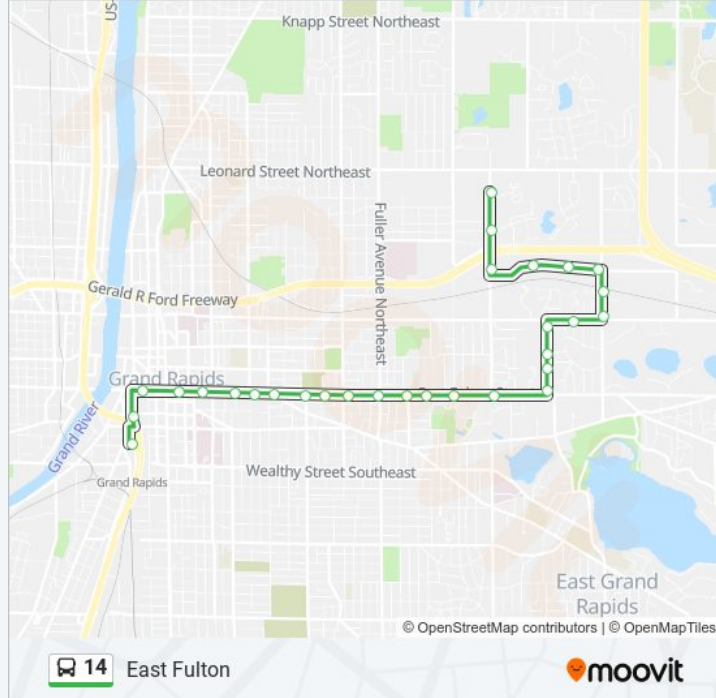

### Direction: Central Station

37 stops

[VIEW LINE SCHEDULE](#)

- Plymouth/Stonebrook (Nb)
- Leonard/Plymouth (Wb)
- Ball/Leonard (Sb)
- Ball/Cedar (Sb)
- Ball/Mason (Sb)
- Ball/Kent County Jail (Sb)
- Service/1695 Service (Eb)
- Plymouth/Service (Sb)
- Oak Industrial/Plymouth (Eb)
- Oak Industrial/Gilson Graphics (Eb)
- Oak Industrial/Kent Manufacturing (Eb)
- Oak Industrial/Maryland (Eb)
- Maryland/Maryland Park Apartments (Sb)
- Maryland/Michigan (Sb)
- Michigan/Somerset (Wb)
- Lakeside/Lonsdale (Sb)
- Lakeside/Romence (Sb)
- Lakeside/Marywood Health Center (Sb)
- Lakeside/Fulton (Sb)
- Fulton/Parkview (Wb)
- Fulton/Plymouth (Wb)
- Fulton/Alten (Wb)

**Direction: East Fulton**

29 stops

[VIEW LINE SCHEDULE](#)

- Rapid Central Station
- Ottawa/Oakes (Nb)
- Fulton/Van Andel Arena (Eb)
- Fulton/Sheldon (Eb)
- Fulton/Barclay (Eb)
- Fulton/Gay (Eb)
- Fulton/College (Eb)
- Fulton/Lake (Eb)
- Fulton/Eastern (Eb)
- Fulton/Dwight (Eb)
- Fulton/Diamond (Eb)
- Fulton/Fuller (Eb)
- Fulton/Carlton (Eb)
- Fulton/Lowell (Eb)

**14 bus Info**

**Direction:** East Fulton

**Stops:** 29

**Trip Duration:** 27 min

**Line Summary:**

Fulton/Aquinas College (Eb)

Fulton/Plymouth (Eb)

Lakeside/Fulton (Nb)

Oak Industrial/Gilson Graphics (Wb)

Plymouth/Oak Industrial (Nb)

Plymouth/Mason (Nb)

Plymouth/Stonebrook (Nb)

14 bus time schedules and route maps are available in an offline PDF at [moovitapp.com](https://moovitapp.com). Use the [Moovit App](#) to see live bus times, train schedule or subway schedule, and step-by-step directions for all public transit in Grand Rapids.