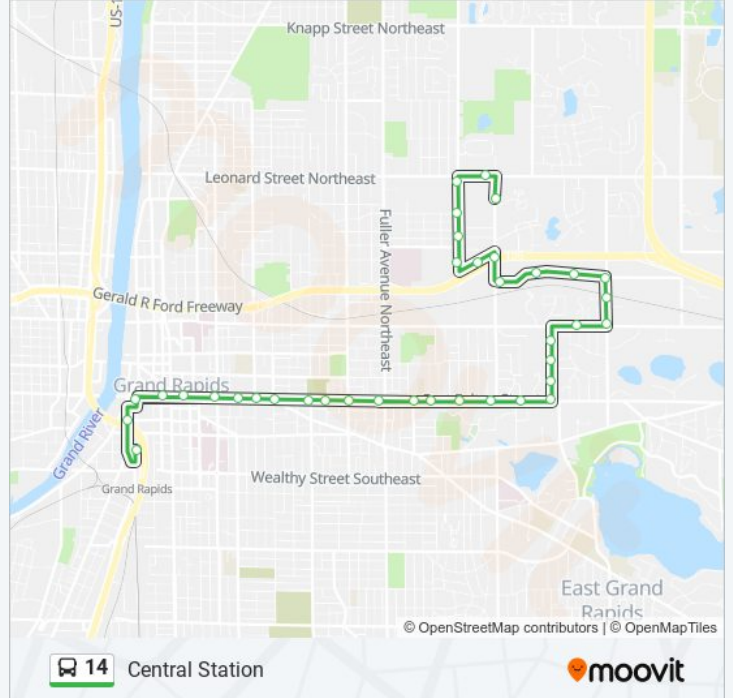

### Direction: Central Station

37 stops

[VIEW LINE SCHEDULE](#)

- Plymouth/Stonebrook (Nb)
- Leonard/Plymouth (Wb)
- Ball/Leonard (Sb)
- Ball/Cedar (Sb)
- Ball/Mason (Sb)
- Ball/Kent County Jail (Sb)
- Service/1695 Service (Eb)
- Plymouth/Service (Sb)
- Oak Industrial/Plymouth (Eb)
- Oak Industrial/Gilson Graphics (Eb)
- Oak Industrial/Kent Manufacturing (Eb)
- Oak Industrial/Maryland (Eb)
- Maryland/Maryland Park Apartments (Sb)
- Maryland/Michigan (Sb)
- Michigan/Somerset (Wb)
- Lakeside/Lonsdale (Sb)
- Lakeside/Romence (Sb)
- Lakeside/Marywood Health Center (Sb)
- Lakeside/Fulton (Sb)
- Fulton/Parkview (Wb)
- Fulton/Plymouth (Wb)
- Fulton/Alten (Wb)

### 14 bus Info

**Direction:** Central Station

**Stops:** 37

**Trip Duration:** 28 min

**Line Summary:**

- Fulton/Lowell (Wb)
- Fulton/Carlton (Wb)
- Fulton/Farmers Market (Wb)
- Fulton/Diamond (Wb)
- Fulton/Batavia (Wb)
- Fulton/Eastern (Wb)
- Fulton/Union (Wb)
- Fulton/College (Wb)
- Fulton/Gay (Wb)
- Fulton/Lafayette (Wb)
- Fulton/Sheldon (Wb)
- Fulton/Louis (Wb)
- Ottawa/Fulton (Sb)
- Cesar Chavez/Oakes (Sb)
- Rapid Central Station

**Direction: East Fulton**

29 stops

[VIEW LINE SCHEDULE](#)

- Rapid Central Station
- Ottawa/Oakes (Nb)
- Fulton/Van Andel Arena (Eb)
- Fulton/Sheldon (Eb)
- Fulton/Barclay (Eb)
- Fulton/Gay (Eb)
- Fulton/College (Eb)
- Fulton/Lake (Eb)
- Fulton/Eastern (Eb)
- Fulton/Dwight (Eb)
- Fulton/Diamond (Eb)
- Fulton/Fuller (Eb)
- Fulton/Carlton (Eb)
- Fulton/Lowell (Eb)

**14 bus Info**

**Direction:** East Fulton

**Stops:** 29

**Trip Duration:** 27 min

**Line Summary:**

Fulton/Aquinas College (Eb)

Fulton/Plymouth (Eb)

Lakeside/Fulton (Nb)