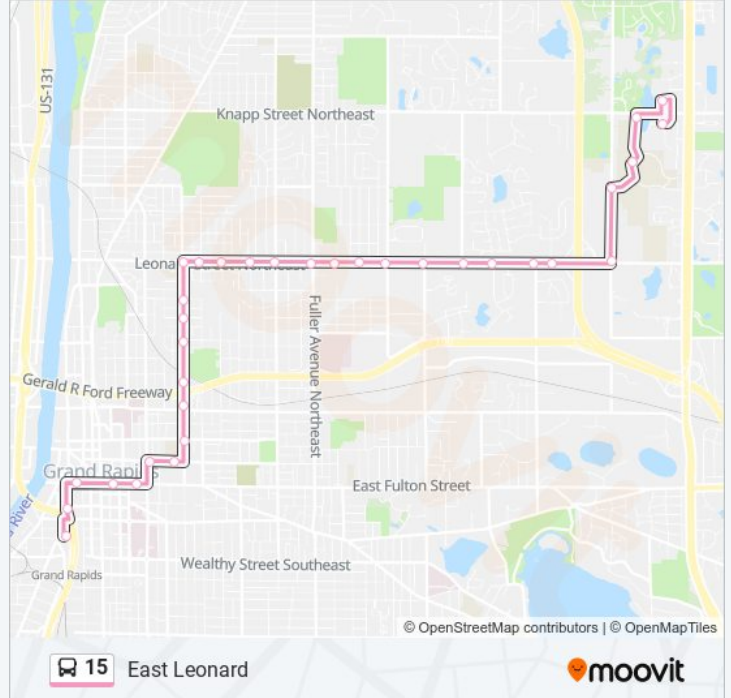

**Direction: Knapps Corner**

33 stops

[VIEW LINE SCHEDULE](#)

Rapid Central Station  
 Ottawa/Oakes (Nb)  
 Fulton/Van Andel Arena (Eb)  
 Fulton/Sheldon (Eb)  
 Fulton/Barclay (Eb)  
 Fountain/Lafayette (Eb)  
 Fountain/College (Eb)  
 College/Lyon (Nb)  
 College/Michigan (Nb)  
 College/Hastings (Nb)  
 College/Lydia (Nb)  
 College/Shirley (Nb)  
 College/Cedar (Nb)  
 College/Leonard (Nb)  
 Leonard/Union (Eb)  
 Leonard/Edmund (Eb)  
 Leonard/Emerald (Eb)  
 Leonard/Diamond (Eb)

**15 bus Info**

**Direction:** Knapps Corner

**Stops:** 33

**Trip Duration:** 33 min

**Line Summary:**

Leonard/Fuller (Eb)

Leonard/Leonard Fuller Plaza (Eb)

Leonard/Lewison (Eb)

Leonard/Ball (Eb)

Leonard/Plymouth (Eb)

Leonard/Perkins (Eb)

Leonard/Worcester (Eb)

Leonard/Maryland (Eb)

Leonard/Beckwith (Eb)

Leffingwell/Leonard (Nb)

Leffingwell/Kctc Dr (Nb)

Kent Career Tech Center (Nb)

Kctc Dr/Knapp (Nb)

Celebration Village

Meijer - Knapp's Corner

15 bus time schedules and route maps are available in an offline PDF at [moovitapp.com](https://moovitapp.com). Use the Moovit App to see live bus times, train schedule or subway schedule, and step-by-step directions for all public transit in Grand Rapids.