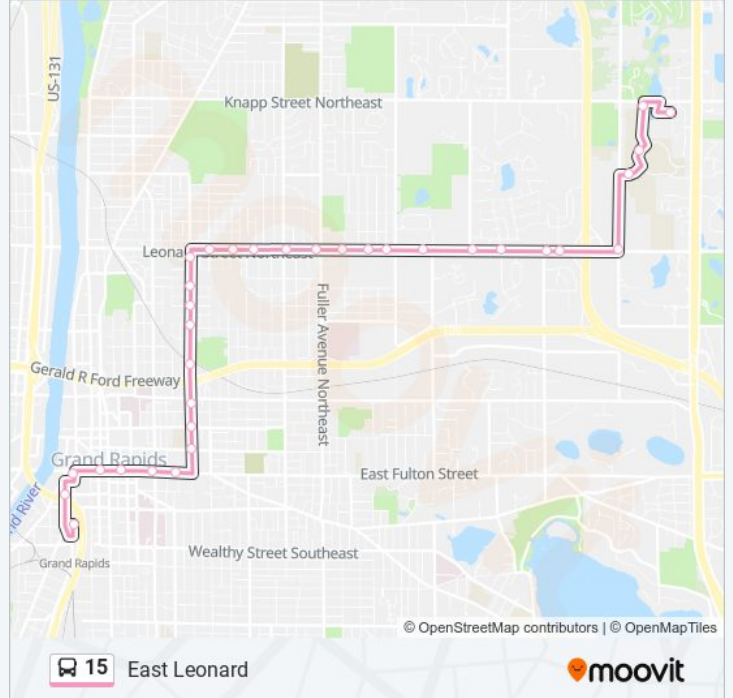

**Direction: Central Station**

33 stops

[VIEW LINE SCHEDULE](#)

- Meijer - Knapp's Corner
- Kctc Dr/Knapp (Sb)
- Kent Career Tech Center (Sb)
- Kctc Dr/Leffingwell (Sb)
- Leffingwell/Leonard (Sb)
- Leonard/Beckwith (Wb)
- Leonard/Maryland (Wb)
- Leonard/Worcester (Wb)
- Leonard/Perkins (Wb)
- Leonard/Plymouth (Wb)
- Leonard/Edith (Wb)
- Leonard/Lewison (Wb)
- Leonard/Leonard Fuller Plaza (Wb)
- Leonard/Fuller (Wb)
- Leonard/Diamond (Wb)
- Leonard/Northfield (Wb)
- Leonard/Penn (Wb)
- Leonard/Union (Wb)
- College/Leonard (Sb)
- College/Cedar (Sb)
- College/Shirley (Sb)
- College/Bradford (Sb)

**15 bus Info**

**Direction:** Central Station

**Stops:** 33

**Trip Duration:** 30 min

**Line Summary:**

College/Trowbridge (Sb)  
 College/Michigan (Sb)  
 College/Lyon (Sb)  
 College/Fountain (Sb)  
 Fulton/Gay (Wb)  
 Fulton/Lafayette (Wb)  
 Fulton/Sheldon (Wb)  
 Fulton/Louis (Wb)  
 Ottawa/Fulton (Sb)  
 Cesar Chavez/Oakes (Sb)  
 Rapid Central Station

**Direction: Knapps Corner**

33 stops

[VIEW LINE SCHEDULE](#)

Rapid Central Station  
 Ottawa/Oakes (Nb)  
 Fulton/Van Andel Arena (Eb)  
 Fulton/Sheldon (Eb)  
 Fulton/Barclay (Eb)  
 Fountain/Lafayette (Eb)  
 Fountain/College (Eb)  
 College/Lyon (Nb)  
 College/Michigan (Nb)  
 College/Hastings (Nb)  
 College/Lydia (Nb)  
 College/Shirley (Nb)  
 College/Cedar (Nb)  
 College/Leonard (Nb)  
 Leonard/Union (Eb)  
 Leonard/Edmund (Eb)  
 Leonard/Emerald (Eb)  
 Leonard/Diamond (Eb)

**15 bus Info**

**Direction:** Knapps Corner

**Stops:** 33

**Trip Duration:** 33 min

**Line Summary:**

Leonard/Fuller (Eb)

Leonard/Leonard Fuller Plaza (Eb)

Leonard/Lewison (Eb)