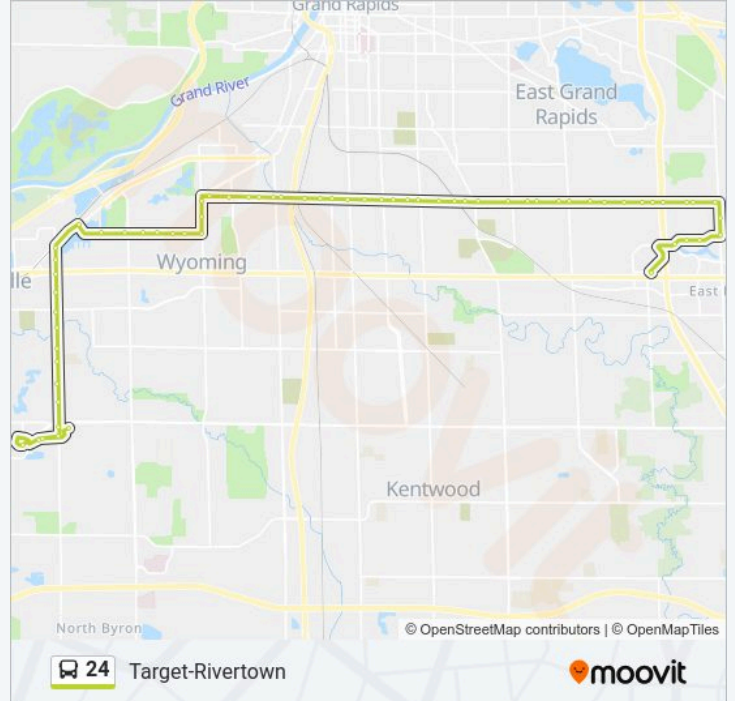

Direction: Target-Rivertown

65 stops

[VIEW LINE SCHEDULE](#)

Kentwood Station - Woodland
Camelot/Lake Eastbrook (Eb)
Camelot/Timberbrook (Eb)
Camelot/Charring Cross (Eb)
East Paris/Camelot (Nb)
East Paris/Whispering Way (Nb)
Burton/East Paris (Wb)
Burton/Keyhill (Wb)
Burton/Camile (Wb)
Burton/East Beltline (Wb)
Burton/Raybrook (Wb)
Burton/Calvin University (Wb)
Burton/Ridgemoor (Wb)
Burton/Woodlawn (Wb)
Burton/Conlon (Wb)

24 bus Time Schedule

Target-Rivertown Route Timetable:

Monday	5:25 AM-10:20 PM
Tuesday	5:25 AM-10:20 PM
Wednesday	5:25 AM-10:20 PM
Thursday	5:25 AM-10:20 PM
Friday	5:25 AM-10:20 PM
Saturday	6:18 AM-9:18 PM
Sunday	Not Operational

24 bus Info

Direction: Target-Rivertown

Stops: 65

Trip Duration: 49 min

Line Summary:

- Burton/Breton (Wb)
- Burton/Osceola (Wb)
- Burton/Englewood (Wb)
- Burton/Chamberlain (Wb)
- Burton/Plymouth (Wb)
- Burton/Kalamazoo (Wb)
- Burton/Cornelius (Wb)
- Burton/Nelson (Wb)
- Burton/Blaine (Wb)
- Burton/Eastern (Wb)
- Burton/Willard (Wb)
- Burton/College (Wb)
- Burton/Madison (Wb)
- Burton/Jefferson (Wb)
- Burton/Division (Wb)
- Burton/Buchanan (Wb)
- Burton/Palace (Wb)
- Burton/Towner (Wb)
- Burton/Century (Wb)
- Burton/Clyde Park (Wb)
- Burton/Galewood (Wb)
- Burton/Godfrey (Wb)
- Burton/Cleveland (Wb)
- Burton/Berkley (Wb)
- Burlingame/Beverly (Sb)
- Burlingame/2275 Burlingame (Sb)
- Burlingame/Porter (Sb)
- Porter/Beverly (Wb)
- Porter/Berwyn (Wb)
- Porter/Sharon (Wb)
- Porter/Wyoming (Wb)
- Porter/Byron Center (Wb)

Porter/Roys (Wb)

Porter/Chicago (Wb)

Ivanrest/Chicago Dr (Sb)

Ivanrest/Vine (Sb)

Ivanrest/28th (Sb)

Ivanrest/30th (Sb)

Ivanrest/Prairie (Sb)

Ivanrest/34th (Sb)