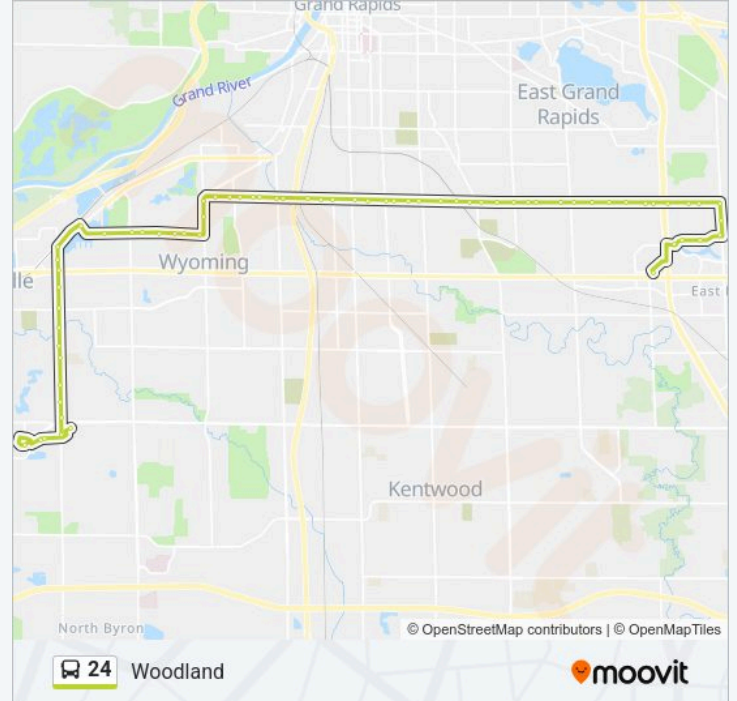

Burton/Century (Eb)

Burton/Towner (Eb)

Burton/Palace (Eb)

Burton/Buchanan (Eb)

Burton/Division (Eb)

Burton/Jefferson (Eb)

Burton/Madison (Eb)

Burton/College (Eb)

Burton/Wilard (Eb)

Burton/Eastern (Eb)

Burton/Blaine (Eb)

Burton/Nelson (Eb)

Burton/Newark (Eb)

Burton/Kalamazoo (Eb)

Burton/Sylvan (Eb)

Burton/Plymouth (Eb)

Burton/Chamberlain (Eb)

Burton/Chesaning (Eb)

Burton/Osceola (Eb)

Burton/Breton (Eb)

Burton/Conlon (Eb)

Burton/Woodlawn (Eb)
Burton/Ridgemoor (Eb)
Burton/Calvin University (Eb)
Burton/Raybrook (Eb)
Burton/East Beltline (Eb)
Burton/Woodburn (Eb)
Burton/Rowland (Eb)
Burton/East Paris (Eb)
East Paris/Whispering Way (Sb)
Camelot/East Paris (Wb)
Camelot/Charring Cross (Wb)
Camelot/Springbrook (Wb)
Lake Eastbrook/Camelot (Wb)
Kentwood Station - Woodland

Direction: Target-Rivertown

65 stops

[VIEW LINE SCHEDULE](#)

Kentwood Station - Woodland
Camelot/Lake Eastbrook (Eb)
Camelot/Timberbrook (Eb)
Camelot/Charring Cross (Eb)
East Paris/Camelot (Nb)
East Paris/Whispering Way (Nb)
Burton/East Paris (Wb)
Burton/Keyhill (Wb)
Burton/Camile (Wb)
Burton/East Beltline (Wb)
Burton/Raybrook (Wb)
Burton/Calvin University (Wb)
Burton/Ridgemoor (Wb)
Burton/Woodlawn (Wb)
Burton/Conlon (Wb)