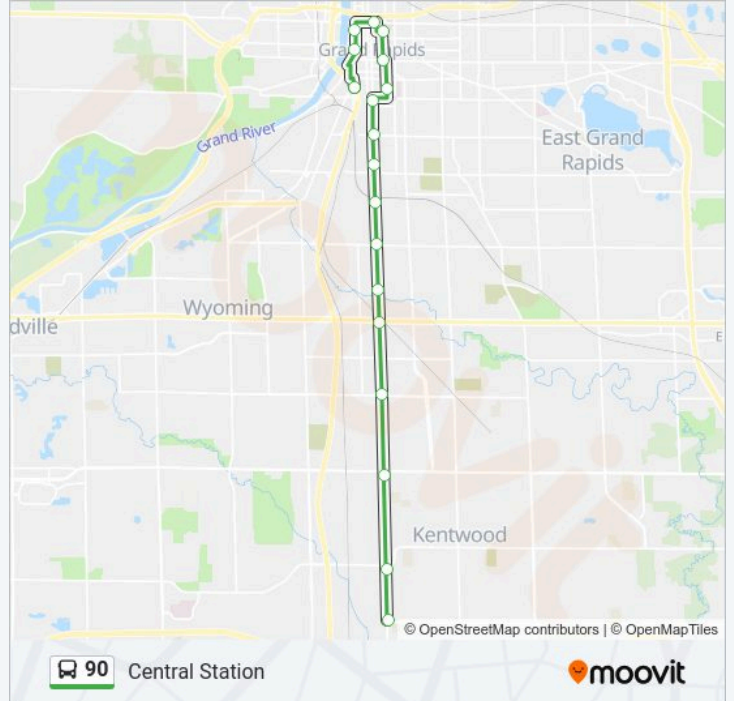

Use the Moovit App to find the closest 90 bus station near you and find out when is the next 90 bus arriving.

Direction: Central Station

18 stops

[VIEW LINE SCHEDULE](#)

60th Street Station (Nb)

54th Street Station (Nb)

Wealthy Street Station (Nb)

Trinity Health Station (Nb)

Fulton Street Station (Nb)

Grc / Corewell Station (Nb)

Medical Mile Station (Wb)

Devos Place Station (Sb)

Monroe/Louis Station (Sb)

Rapid Central Station

90 bus Time Schedule

Central Station Route Timetable:

Monday	6:32 AM-10:55 PM
Tuesday	6:32 AM-10:55 PM
Wednesday	6:32 AM-10:55 PM
Thursday	6:32 AM-10:55 PM
Friday	6:32 AM-10:55 PM
Saturday	6:38 AM-10:11 PM
Sunday	7:10 AM-7:10 PM

90 bus Info

Direction: Central Station

Stops: 18

Trip Duration: 36 min

Line Summary:

Direction: 60th Street P&R

18 stops

[VIEW LINE SCHEDULE](#)