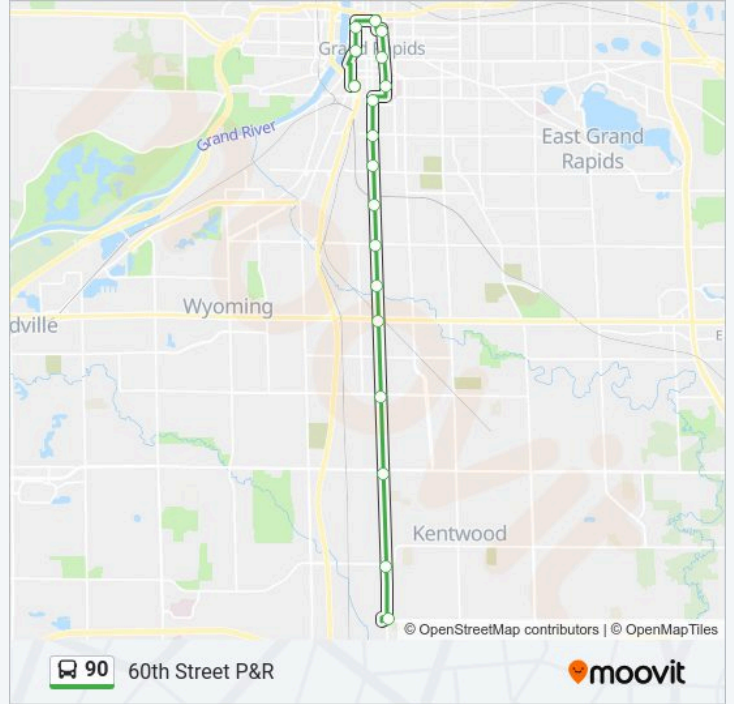

Wealthy Street Station (Nb)

Trinity Health Station (Nb)

Fulton Street Station (Nb)

Grc / Corewell Station (Nb)

Medical Mile Station (Wb)

Devos Place Station (Sb)

Monroe/Louis Station (Sb)

Rapid Central Station

90 bus Info

Direction: Central Station

Stops: 18

Trip Duration: 36 min

Line Summary:

Direction: 60th Street P&R

18 stops

[VIEW LINE SCHEDULE](#)

90 bus Time Schedule

60th Street P&R Route Timetable:

Monday	6:40 AM-11:18 PM
Tuesday	6:40 AM-11:18 PM
Wednesday	6:40 AM-11:18 PM
Thursday	6:40 AM-11:18 PM
Friday	6:40 AM-11:18 PM
Saturday	7:00 AM-10:30 PM
Sunday	8:00 AM-7:30 PM

90 bus Info

Direction: 60th Street P&R

Stops: 18

Trip Duration: 40 min

Line Summary:

90 bus time schedules and route maps are available in an offline PDF at moovitapp.com. Use the Moovit App to see live bus times, train schedule or subway schedule, and step-by-step directions for all public transit in Grand Rapids.