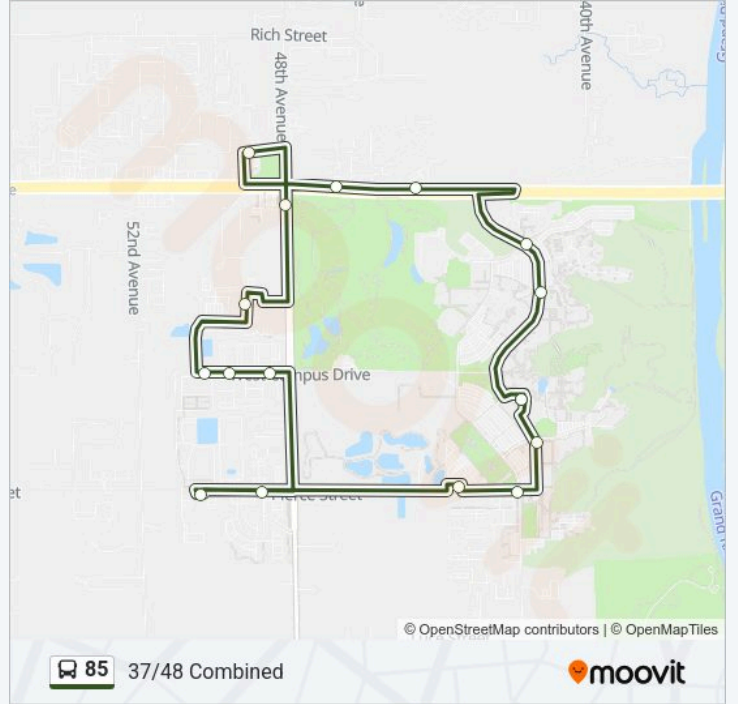

Direction: North/South

17 stops

[VIEW LINE SCHEDULE](#)

Kirkhof Station

Mackinac Station (Nb)

North Campus/Ravine Center (Nb)

Lake Michigan/Hightree Apts (Wb)

Lake Michigan/Boltwood Apts (Wb)

Enclave Apartments

48th/Lake Michigan (Sb)

48 West

The Lodge (Eb)

W Campus/Campus West 1 (Eb)

W Campus/Campus West 2 (Eb)

Greek Housing (Eb)

Canvas Townhomes (Eb)

J Lot

Pierce/42nd (Eb)

S Campus/Calder (Nb)

Kirkhof Station

85 bus Time Schedule

North/South Route Timetable:

| | |
|-----------|------------------|
| Monday | 5:48 AM-6:28 AM |
| Tuesday | 5:48 AM-6:28 AM |
| Wednesday | 5:48 AM-6:28 AM |
| Thursday | 5:48 AM-6:28 AM |
| Friday | 5:48 AM-2:50 AM |
| Saturday | 7:07 AM-2:45 AM |
| Sunday | 10:05 AM-7:45 PM |

85 bus Info

Direction: North/South

Stops: 17

Trip Duration: 18 min

Line Summary:

85 bus time schedules and route maps are available in an offline PDF at moovitapp.com. Use the Moovit App to see live bus times, train schedule or subway schedule, and step-by-step directions for all public transit in Grand Rapids.