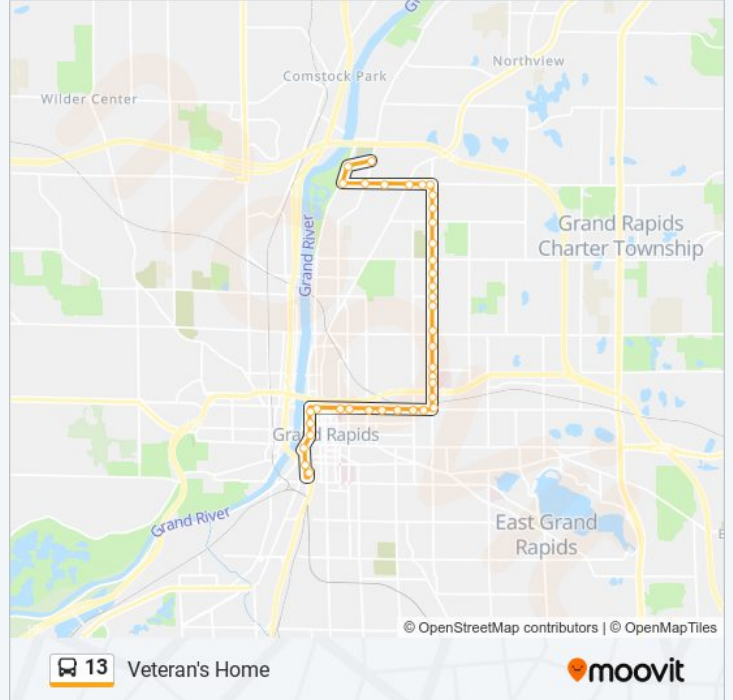

Fuller/Kent Couty Health Dept. (Nb)

Fuller/Malta (Nb)

Fuller/Mason (Nb)

Fuller/Coldbrook (Nb)

Fuller/Leonard (Nb)

Fuller/Grps University (Nb)

Fuller/Sweet (Nb)

Fuller/Travis (Nb)

Fuller/Orchard Place (Nb)

Fuller/Knapp (Nb)

Fuller/Alberta (Nb)

Fuller/Aberdeen (Nb)

Fuller/Oaklawn (Nb)

Fuller/Ellsmere (Nb)

Three Mile/Fuller (Wb)

Three Mile/Hollis (Wb)

Three Mile/Plainfield (Wb)

Three Mile/Belknap (Wb)

Three Mile/Coit (Wb)

Three Mile/Monroe (Wb)

Monroe/Vet's Facility (Nb)

Veteran's Home

13 bus time schedules and route maps are available in an offline PDF at moovitapp.com. Use the [Moovit App](#) to see live bus times, train schedule or subway schedule, and step-by-step directions for all public transit in Grand Rapids.

[About Moovit](#) • [MaaS Solutions](#) • [Supported Countries](#) • [Mooviter Community](#)

© 2024 Moovit - All Rights Reserved

Check Live Arrival Times