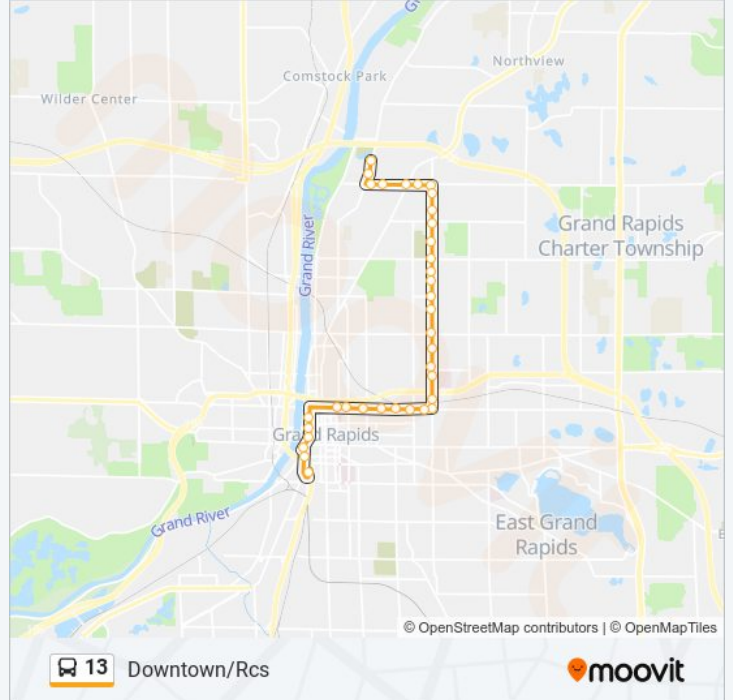

Downtown/Rcs

Get The App

The 13 bus line (Downtown/Rcs) has 2 routes. For regular weekdays, their operation hours are:

(1) Downtown/Rcs: 5:10 AM - 10:40 PM (2) Veteran's Home: 5:41 AM - 10:15 PM

Use the Moovit App to find the closest 13 bus station near you and find out when is the next 13 bus arriving.

Direction: Downtown/Rcs

35 stops

[VIEW LINE SCHEDULE](#)

- Veteran's Home
- Coit/Wolverine (Sb)
- Three Mile/Botsford (Eb)
- Three Mile/Belknap (Eb)
- Three Mile/Plainfield (Eb)
- Three Mile/Spring (Eb)
- Three Mile/Fuller (Eb)
- Fuller/Ellsmere (Sb)
- Fuller/Beechwood (Sb)
- Fuller/Aberdeen (Sb)
- Fuller/Alberta (Sb)
- Fuller/Knapp (Sb)
- Fuller/Orchard Place (Sb)
- Fuller/Kentwood (Sb)
- Fuller/Sweet (Sb)
- Fuller/Grps University (Sb)
- Fuller/Leonard (Sb)
- Fuller/Coldbrook (Sb)
- Fuller/Mason (Sb)
- Fuller/Malta (Sb)
- Fuller/Race (Sb)
- Fuller/Michigan (Sb)

13 bus Info

Direction: Downtown/Rcs

Stops: 35

Trip Duration: 29 min

Line Summary:

- Michigan/Fuller (Wb)
- Michigan/Diamond (Wb)
- Michigan/Eastern (Wb)
- Michigan/Benson (Wb)
- Michigan/College (Wb)
- Michigan/Lafayette (Wb)
- Michigan/Coit (Wb)
- Monroe/Devos Place (Sb)
- Monroe/Pearl (Sb)
- Monroe/Louis (Sb)
- Market/Fulton (Sb)
- Cesar Chavez/Oakes (Sb)
- Rapid Central Station

Direction: Veteran's Home

38 stops

[VIEW LINE SCHEDULE](#)

- Rapid Central Station
- Cesar Chavez/Cherry (Nb)
- Market/Fulton (Nb)
- Monroe/Louis (Nb)
- Monroe/Lyon (Nb)
- Monroe/Devos Place (Nb)
- Michigan/Ottawa (Eb)
- Michigan/Coit (Eb)
- Michigan/Lafayette (Eb)
- Michigan/College (Eb)
- Michigan/Benson (Eb)
- Michigan/Eastern (Eb)
- Michigan/Diamond (Eb)
- Michigan/Fuller (Eb)
- Fuller/Michigan (Nb)
- Fuller/Race (Nb)