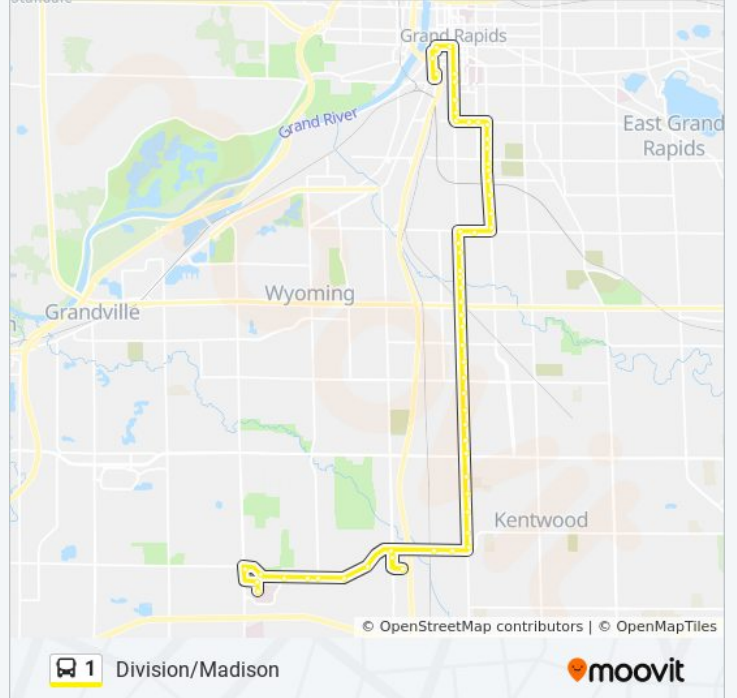

Madison

Get The App

The 1 bus line (Madison) has 3 routes. For regular weekdays, their operation hours are:
 (1) Central Station: 4:58 AM - 10:04 PM(2) Meijer - 54th St: 10:15 PM(3) Um Health - West: 5:00 AM - 9:15 PM
 Use the Moovit App to find the closest 1 bus station near you and find out when is the next 1 bus arriving.

Direction: Central Station
 57 stops
[VIEW LINE SCHEDULE](#)

1 bus Time Schedule
 Central Station Route Timetable:

Sunday	6:26 AM - 6:24 PM
Monday	4:58 AM - 10:04 PM
Tuesday	4:58 AM - 10:04 PM
Wednesday	4:58 AM - 10:04 PM
Thursday	4:58 AM - 10:04 PM
Friday	4:58 AM - 10:04 PM
Saturday	5:25 AM - 9:21 PM

- University Of Michigan Health-West
- Health Dr/Family Fare (Wb)
- Byron Center/Gezon (Nb)
- Gezon/Center Dr (Eb)
- Gezon/Center Dr (Wb)
- Gezon/Keegan (Eb)
- Gezon/Burlingame (Eb)
- Gezon/1300 Gezon (Eb)
- Gezon/56th (Eb)
- Metro Way at Metro Court (Nb)
- Clyde Park/54th - Target (Sb)
- Meijer - 54th St
- 54th/Crippen (Eb)
- 54th/Haughey (Eb)
- Division/54th (Nb)
- Division/52nd (Nb)
- Division/East-West Trail (Nb)
- Division/48th (Nb)
- Division/Montebello (Nb)
- Division/44th (Nb)
- Division/Maplelawn (Nb)
- Division/Floyd (Nb)

Cesar Chavez/Oakes (Sb)

Rapid Central Station

Direction: Meijer - 54th St

47 stops

[VIEW LINE SCHEDULE](#)

Rapid Central Station

Ottawa/Oakes (Nb)

Fulton/Van Andel Arena (Eb)