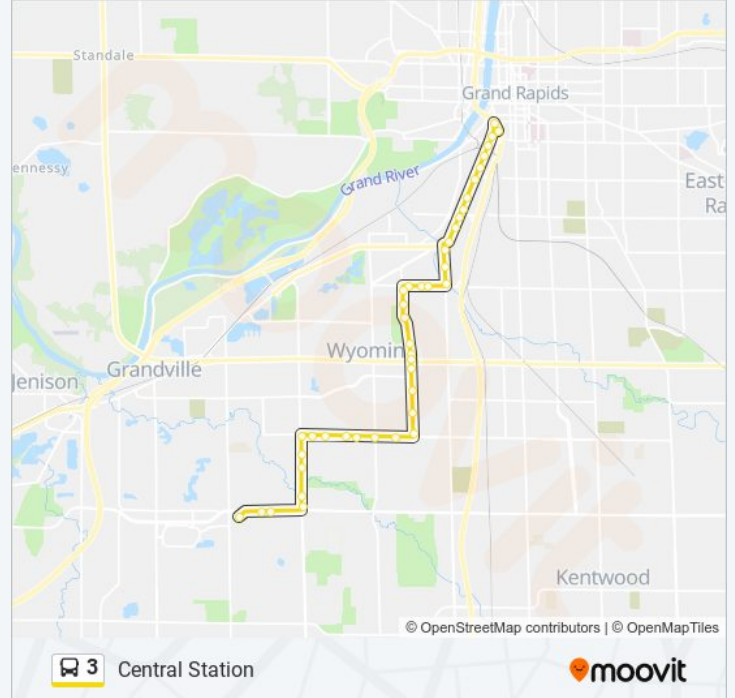

Use the Moovit App to find the closest 3 bus station near you and find out when is the next 3 bus arriving.

Direction: Central Station

42 stops

[VIEW LINE SCHEDULE](#)

- Target - Rivertown
- 44th/Spartan Industrial (Eb)
- 44th/Crooked Tree (Eb)
- Byron Center/44th (Nb)
- Byron Center/Fox Run (Nb)
- University Of Michigan Health-West
- Byron Center/38th (Nb)
- Byron Center/36th (Nb)
- 36th/Wyoming (Eb)
- 36th/Perry (Eb)
- 36th/Groveland (Eb)
- 36th/Hubal (Eb)
- 36th/Burlingame (Eb)
- 36th/Robin (Eb)
- Michael/36th (Nb)
- Michael/Wyoming Library (Nb)
- Michael/Den Hertog (Nb)
- Michael/28th (Nb)
- Dehoop/28th (Nb)
- Dehoop/Madelyn (Nb)
- Dehoop/Locksley (Nb)
- Dehoop/Wyoming Senior Center (Nb)

3 bus Info

Direction: Central Station

Stops: 42

Trip Duration: 40 min

Line Summary:

Cleveland/Belfield (Nb)

Cleveland at Burton (Nb)

Burton/Dehoop (Eb)

Rapid Central Station

Direction: Target-Rivertown

44 stops

[VIEW LINE SCHEDULE](#)

Rapid Central Station

Cesar Chavez/Goodrich (Sb)

Cesar Chavez/Wealthy (Sb)

Cesar Chavez/Pleasant (Sb)

3 bus Info

Direction: Target-Rivertown

Stops: 44

Trip Duration: 41 min
Line Summary:

Cesar Chavez/Olympia (Sb)

Cesar Chavez/Van Raalte (Sb)

Clyde Park/Crofton (Sb)

Clyde Park/London (Sb)