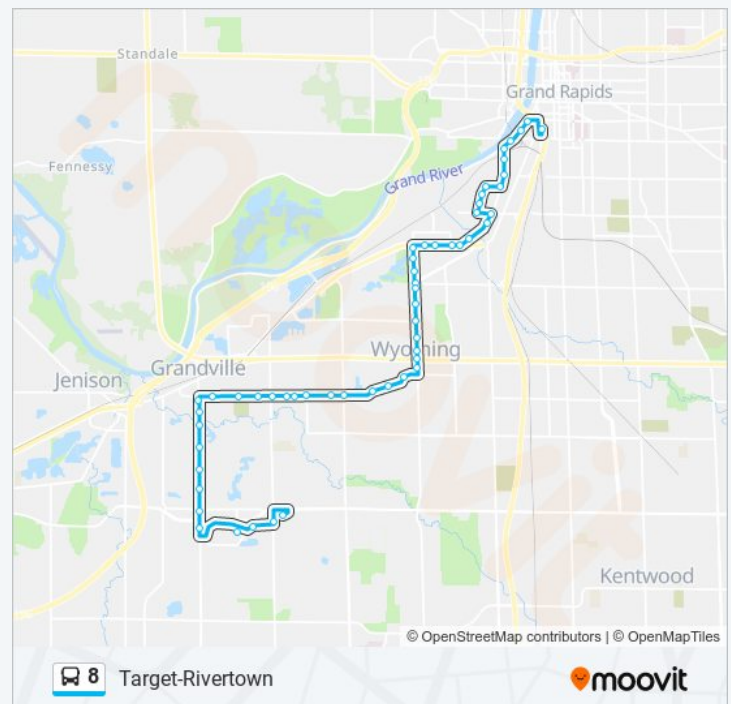

Burlingame/Engle (Sb)

Burlingame/Franco (Sb)

Burlingame/Burton (Sb)

Burlingame/Beverly (Sb)

Burlingame/2275 Burlingame (Sb)

Burlingame/Porter (Sb)

Burlingame/2555 Burlingame (Sb)

Burlingame/2739 Burlingame (Sb)

Burlingame/28th (Sb)

Burlingame/Prairie (Sb)

Prairie/Swiss Valley Apartments (Wb)

Prairie/Prairie Creek Apartments (Wb)

Sunday	7:15 AM - 6:15 PM
Monday	5:45 AM - 10:15 PM
Tuesday	5:45 AM - 10:15 PM
Wednesday	5:45 AM - 10:15 PM
Thursday	5:45 AM - 10:15 PM
Friday	5:45 AM - 10:15 PM
Saturday	6:15 AM - 9:15 PM

8 bus Info

Direction: Target-Rivertown

Stops: 54

Trip Duration: 35 min

Line Summary:

Prairie/Boone (Wb)

Prairie/Byron Center (Wb)

Prairie/Nursery (Wb)