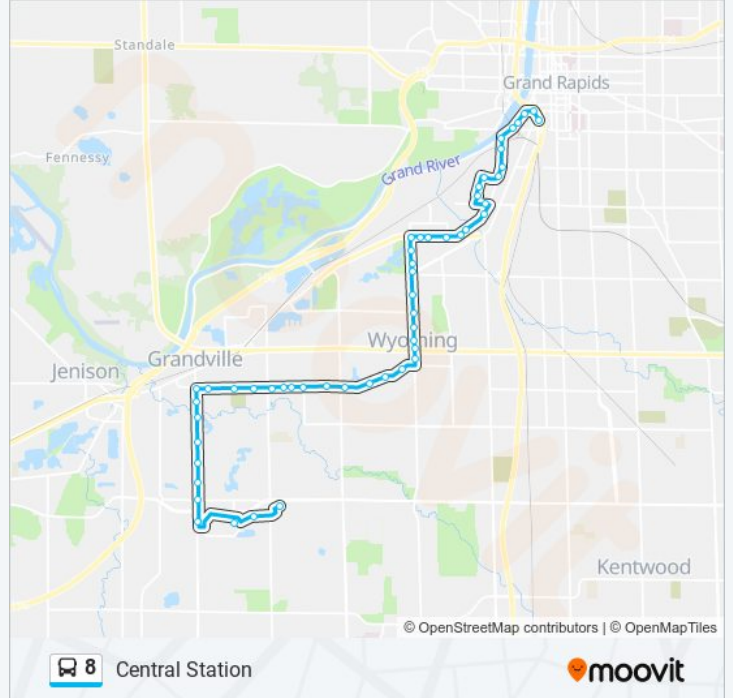

Use the Moovit App to find the closest 8 bus station near you and find out when is the next 8 bus arriving.

Direction: Central Station

52 stops

[VIEW LINE SCHEDULE](#)

- Target - Rivertown
- Meijer - Rivertown (Wb)
- Rivertown Crossings Mall
- Wilson/Rivertown Pkwy (Nb)
- Wilson/44th (Nb)
- Wilson/42nd (Nb)
- Wilson/40th (Nb)
- Wilson/Cheyenne (Nb)
- Wilson/N. Big Springs (Nb)
- Wilson/Macrace (Nb)
- Wilson/Prairie (Nb)
- Prairie/Ottawa (Eb)
- Prairie/Harvest (Eb)
- Prairie/Wallace (Eb)
- Prairie/Ivanrest (Eb)
- Prairie/Goodwill (Eb)
- Prairie/Dixie (Eb)
- Prairie/Wentworth (Eb)
- Prairie/Nursery (Eb)
- Prairie/Byron Center (Eb)
- Prairie/Boone (Eb)
- Prairie/Prairie Creek Apartments (Eb)

8 bus Info

Direction: Central Station

Stops: 52

Trip Duration: 43 min

Line Summary:

Prairie/Swiss Valley Apt. (Eb)
 Burlingame/Prairie (Nb)
 Burlingame/28th (Nb)
 Burlingame/2720 Burlingame (Nb)
 Burlingame/2554 Burlingame (Nb)
 Burlingame/Porter (Nb)
 Burlingame/2275 Burlingame (Nb)
 Burlingame/Burton (Nb)
 Burlingame/Franco (Nb)
 Burlingame/Engle (Nb)
 Burlingame/Chicago (Nb)
 Chicago/Federal (Eb)
 Chicago/Havana (Eb)
 Chicago/Nagel (Eb)
 Godfrey/Chicago Dr (Nb)
 Godfrey/Plastico (Nb)
 Godfrey/Liberty (Nb)
 Hall/Godfrey (Wb)
 Dorchester/Curve (Nb)
 Dorchester/Eton (Nb)
 Oxford/Norwich (Eb)
 Godfrey/B (Nb)
 Godfrey/Clemente Park (Nb)
 Godfrey/Grcc M-Tec (Nb)
 Godfrey/Market (Nb)
 Market/Wealthy (Nb)-Wealthy Fleet
 Market/Ney (Nb)
 Market/Williams (Nb)
 Cherry/Cesar Chavez (Eb)
 Rapid Central Station

Direction: Target-Rivertown

54 stops

8 bus Time Schedule

Target-Rivertown Route Timetable:

Rapid Central Station

Market/Cherry (Sb)

Market/Ney (Sb)

Market/Wealthy (Sb)

Godfrey/Market (Sb)

Godfrey/Chestnut (Sb)

Godfrey/Clemente Park (Sb)

Godfrey/Oxford (Sb)

Oxford/Dorchester (Wb)

Dorchester/Eton (Sb)

Dorchester/Curve (Sb)

Dorchester/Hall (Sb)