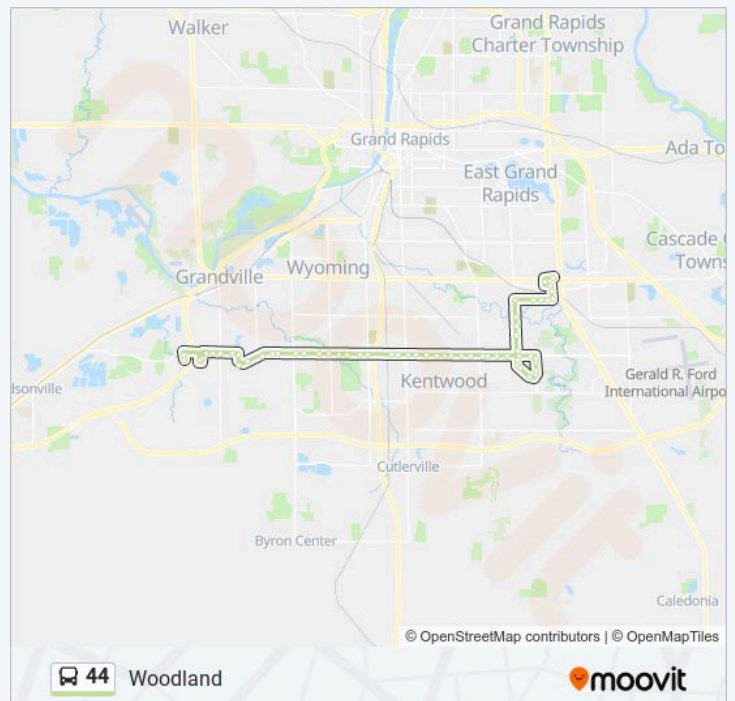

Target - Rivertown

Meijer - Rivertown (Wb)

Rivertown Crossings Mall

Potomac/Rivertown Point (Nb)

44th/Valla (Wb)

44th/Wilson (Wb)  
 44th/Wilfred (Wb)  
 44th/Canal (Wb)  
 Grandville Marketplace  
 Canal at Wimbledon (Nb)  
 Kenowa/44th (Sb)  
 Walmart - Grandville

**Direction: Woodland**

59 stops

[VIEW LINE SCHEDULE](#)

Walmart - Grandville  
 Kenowa/44th (Nb)  
 Grandville Marketplace  
 Canal at Wimbledon (Nb)  
 44th/Canal (Eb)  
 44th at Wilfred (Eb)  
 44th/Wilson (Eb)  
 44th/Valla (Eb)  
 Potomac/Potomac Ct (Sb)  
 Rivertown Crossings Mall  
 Meijer - Rivertown (Eb)  
 Target - Rivertown (Eb)  
 44th/Spartan Industrial (Eb)  
 44th/Crooked Tree (Eb)  
 44th/Byron Center (Eb)  
 44th/Forest Park (Eb)  
 44th/R. W. Berends (Eb)  
 44th/Burlingame (Eb)  
 44th/Villa Esparenza Apts (Eb)  
 44th/Flamingo (Eb)  
 44th/Illinois (Eb)  
 44th/Clyde Park (Eb)

**44 bus Time Schedule**

Woodland Route Timetable:

Sunday	7:00 AM - 6:00 PM
Monday	5:37 AM - 11:00 PM
Tuesday	5:37 AM - 11:00 PM
Wednesday	5:37 AM - 11:00 PM
Thursday	5:37 AM - 11:00 PM
Friday	5:37 AM - 11:00 PM
Saturday	5:05 AM - 9:00 PM

**44 bus Info**

**Direction:** Woodland  
**Stops:** 59  
**Trip Duration:** 65 min  
**Line Summary:**

44th/Magnolia (Eb)

44th/Buchanan (Eb)

44th/Division (Eb)

44th/Jefferson (Eb)

44th/Julivan (Eb)

44th/Potter (Eb)