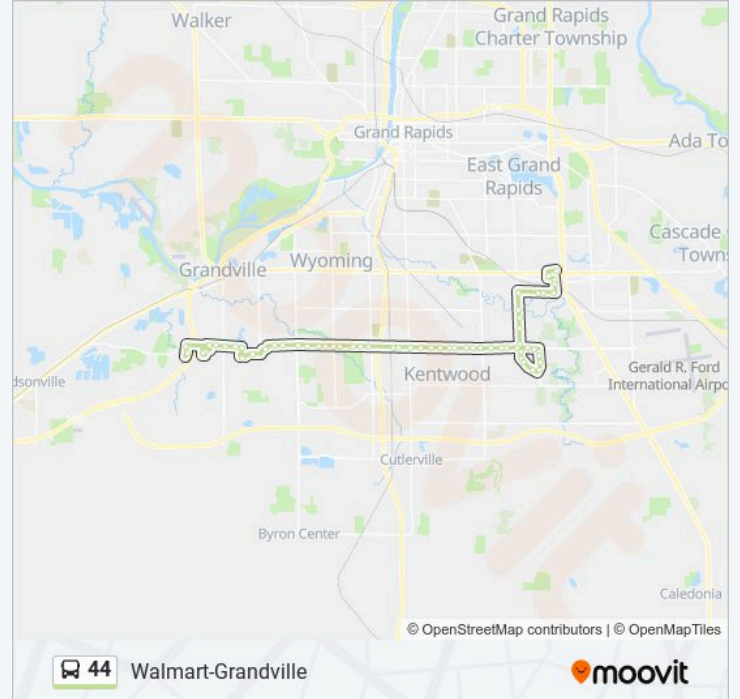

44th/Julivan (Wb)

44th/Jefferson (Wb)

44th/Division (Wb)

44th/Buchanan (Wb)

44th/Stafford (Wb)

44th/Clyde Park (Wb)

44th/Illinois (Wb)

44th/Michael (Wb)

44th/1505 44th (Wb)

44th/Burlingame (Wb)

44th/R. W. Berends (Wb)

44th/Timber Ridge (Wb)

44th/Forest Park (Wb)

44th/Byron Center (Wb)

44th/Crooked Tree (Wb)

44th/Spartan Industrial (Wb)

Target - Rivertown

Meijer - Rivertown (Wb)

Rivertown Crossings Mall

Potomac/Rivertown Point (Nb)

44th/Valla (Wb)

44th/Wilson (Wb)  
 44th/Wilfred (Wb)  
 44th/Canal (Wb)  
 Grandville Marketplace  
 Canal at Wimbledon (Nb)  
 Kenowa/44th (Sb)  
 Walmart - Grandville

**Direction: Woodland**

59 stops

[VIEW LINE SCHEDULE](#)

Walmart - Grandville  
 Kenowa/44th (Nb)  
 Grandville Marketplace  
 Canal at Wimbledon (Nb)  
 44th/Canal (Eb)  
 44th at Wilfred (Eb)  
 44th/Wilson (Eb)  
 44th/Valla (Eb)  
 Potomac/Potomac Ct (Sb)  
 Rivertown Crossings Mall  
 Meijer - Rivertown (Eb)  
 Target - Rivertown (Eb)  
 44th/Spartan Industrial (Eb)  
 44th/Crooked Tree (Eb)  
 44th/Byron Center (Eb)  
 44th/Forest Park (Eb)  
 44th/R. W. Berends (Eb)  
 44th/Burlingame (Eb)  
 44th/Villa Esparenza Apts (Eb)  
 44th/Flamingo (Eb)  
 44th/Illinois (Eb)  
 44th/Clyde Park (Eb)