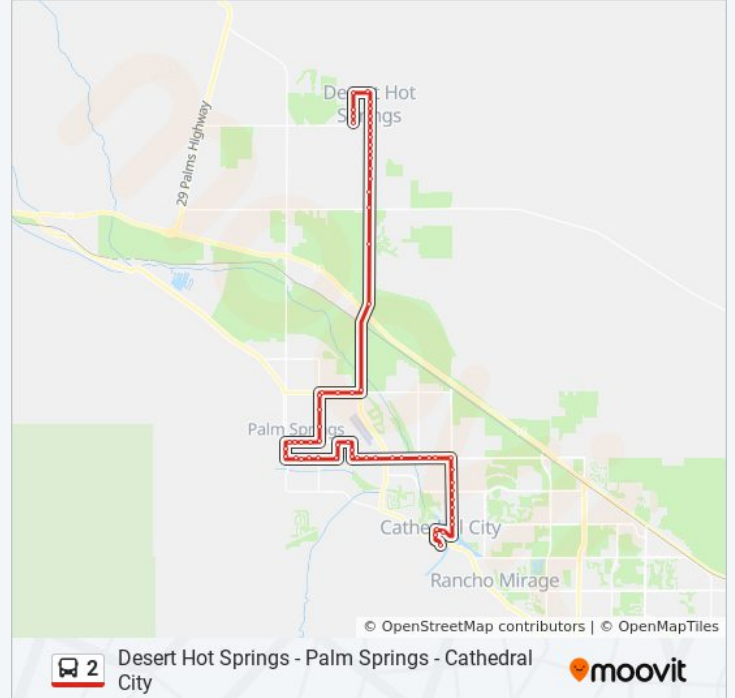

El Cielo at Kirk Douglas

Tahquitz Canyon at Civic

Farrell at Tahquitz Canyon

Ramon at Farrell

Ramon at Sunrise

Ramon at Hermosa

Ramon at Avn Caballeros

Ramon at Calle El Segundo

Indian Canyon at Ramon

Indian Canyon at Baristo

Tahquitz Canyon at Calle Encila

Tahquitz Canyon at Calle El Segundo

Tahquitz Canyon at Avn Caballeros

Tahquitz Canyon at Hermosa

Sunrise & Tahquitz Canyon

Sunrise at Alejo

Sunrise & Tachevah

Sunrise at Vista Chino

Vista Chino at Sunrise Way

Vista Chino at Farrell

Vista Chino at Via Roberto Miguel

Gene Autry at Vista Chino

Palm & Paul

Palm at 20th

Palm at Dillon

Palm at Camino Aventura

Palm at Camino Campanero

Palm at Park Ln

Palm at Two Bunch Palms

Palm at Ironwood

Palm at Hacienda

Palm at Estrella

Palm at Buena Vista