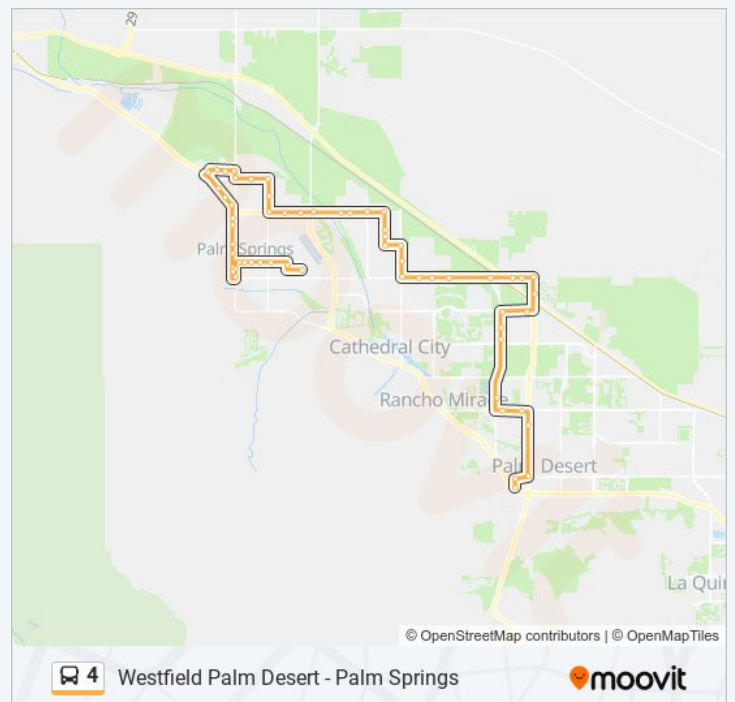

Bob Hope & Ginger Rogers

Dinah Shore at Bob Hope

Dinah Shore at Shoppers Ln

Monterey at Broadmoor

Ramon at Sierra Del Sol

Ramon at Thelma

Ramon at Shelter

Ramon at Bob Hope

4 bus Time Schedule

Westbound Route Timetable:

Sunday	6:10 AM - 8:10 PM
Monday	6:10 AM - 8:10 PM
Tuesday	6:10 AM - 8:10 PM
Wednesday	6:10 AM - 8:10 PM
Thursday	6:10 AM - 8:10 PM
Friday	6:10 AM - 8:10 PM
Saturday	6:10 AM - 8:10 PM

4 bus Info

Direction: Westbound

Stops: 59

Trip Duration: 102 min

Line Summary:

Avn Maravilla at Tachevah

Vista Chino at Avn Maravilla

Vista Chino at Landau

Palm Canyon at Via Escuela

Palm Canyon at Stevens

Palm Canyon at Vereda Del Sur

N Palm Canyon at Chino

N Palm Canyon at Amado

Palm Canyon at Arenas

Palm Canyon at Baristo

Indian Canyon at Ramon