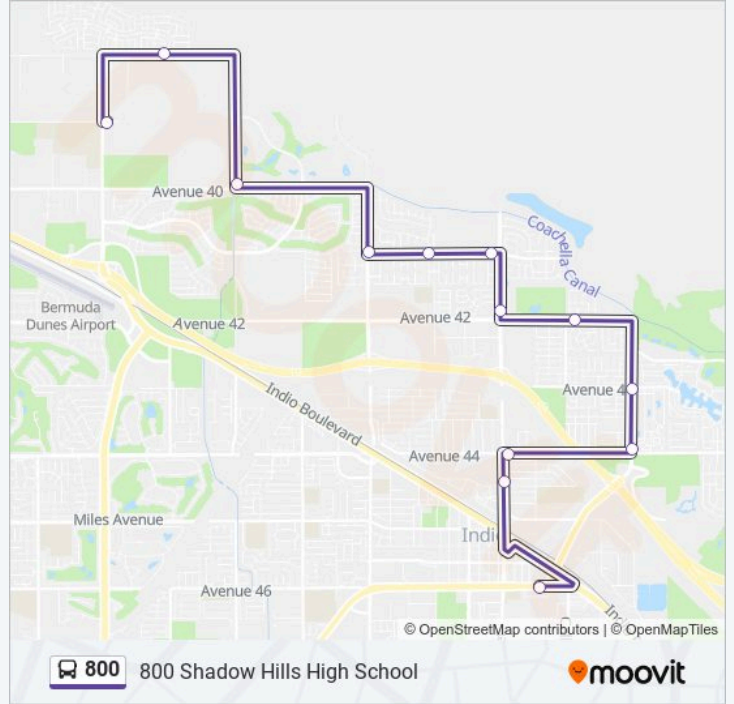

### Direction: 800 Shadow Hills High School

13 stops

[VIEW LINE SCHEDULE](#)

Hwy 111 & Golf Center Pkwy

Jackson at Ruby

Ave 44 at Jackson

Golf Center & Ave 44

Golf Center & Avenue 43

Ave 42 at Durham

Jackson at Ave 42

Ave 41 & Jackson

Ave 41 & Gore

Monroe at Ave 41

Madison at Ave 40

Ave 38 & Talavera

Ave 39 at Jefferson

### 800 bus Time Schedule

800 Shadow Hills High School Route Timetable:

Sunday	Not Operational
Monday	7:05 AM - 8:10 AM
Tuesday	7:05 AM - 8:10 AM
Wednesday	7:05 AM - 8:10 AM
Thursday	7:05 AM - 8:10 AM
Friday	7:05 AM - 8:10 AM
Saturday	Not Operational

### 800 bus Info

**Direction:** 800 Shadow Hills High School

**Stops:** 13

**Trip Duration:** 30 min

**Line Summary:**

800 bus time schedules and route maps are available in an offline PDF at [moovitapp.com](https://moovitapp.com). Use the Moovit App to see live bus times, train schedule or subway schedule, and step-by-step directions for all public transit in Palm Desert, CA.