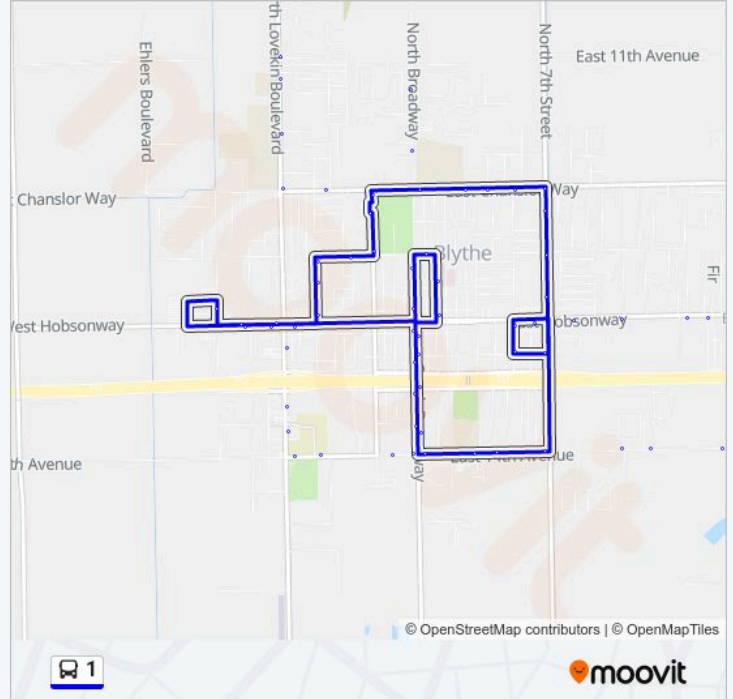

1 bus Info

Direction:

Stops: 76

Trip Duration: 50 min

Line Summary:

7th St. & Barnard - Ruth Brown School

7th St. @ Rite Aid

Rice St at 7th St

Hobsonway & Intake

Donlon & Intake

Donlon & Juliana

Juliana Lane at Casa Encinas

Intake & 14th Ave.

14th Ave. & Cottonwood

14th Ave. & River Valley

14th Ave. @ Villa Monterrey

14th Ave. & 7th St.

14th Ave. & 4th St

14th Ave. & 3rd St.

14th Ave. & Broadway

Broadway @ D.M.V.

Broadway & Donlon

Broadway & Rice

Broadway & Hobsonway

1st St. & Hobsonway

Palo Verde Hospital

Barnard Street at First Street

Civic Center - City Hall

Broadway & Hobsonway - Eru

Broadway at Hobsonway (Sb)

Broadway & Rice - Chamber Of Commerce

Broadway & Donlon