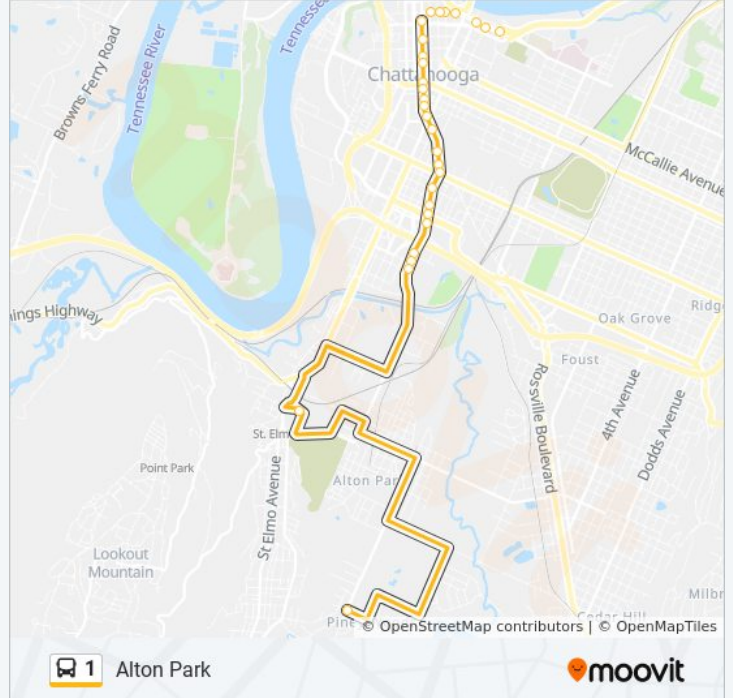

**Direction: Alton Park**

71 stops

[VIEW LINE SCHEDULE](#)

- Sholar & Carta 0
- Holtzclaw & Wilcox-1
- Holtzclaw & Wilson-1
- Holtzclaw & Cleveland-1
- Holtzclaw + 3rd
- 3rd & Heavenly Wings-1
- 3rd + Oneal
- 3rd + Palmetto
- 3rd + Collins
- 3rd + Csas
- 3rd & Baldwin-1
- 3rd + Houston
- 3rd + Lindsay
- 3rd + High
- 3rd + Lookout
- 3rd + Walnut
- 3rd + Cherry
- 3rd St & Market St-0
- Market & 4th 0
- Market & 5th Street
- Market + 6th
- Mkt & 1st Tennessee Bank

**1 bus Info**

**Direction:** Alton Park

**Stops:** 71

**Trip Duration:** 30 min

**Line Summary:**

- Market & Epb 0
- Market + 11th
- Market + Tva
- Market & 12th 0
- Market + Cowart
- Market + W 14th
- Market + Choo Choo
- Market + Main
- Market + 17th
- Market + 19th
- Market + 20th
- Market + 21st
- Market + E 25th
- Market + W 25th
- Market + 26th
- Market & A Park Blvd-0
- Alton Pk Blvd & 31st-0
- Alton Pk Blvd & 33rd-0
- 33rd & DeLong-0
- 33rd & Tarlton-0
- 33rd & Teen Challenge-0
- 33rd & Chattem-0
- 33rd & Broad-0
- Broad & Hornes-0
- Broad + Glenview
- Broad + Charger
- Tenn Ave + Walgreens
- Tenn Ave & 37th-0
- Tenn Ave & 38th-0
- Food City-1-0 (St Elmo)
- 40th & Ben Miller Pk-0
- 40th & Teacher PI-0
- 40th & Southside Rec-0

Pirola & Post Office-0  
Pirola & 38th-0  
37th & Calvin Donaldson-0  
37th & Alton Park Blvd.-0  
38th & Alton Pk Blvd-0  
38th & Ohls-0  
38th & Chandler Ave-0  
38th & Highland-0  
38th & Kirkland-0  
38th & Hughes-0  
38th & Central-0  
Jersey Pike + Wrigleys  
Central & 41st-0  
Central & Hooker-0  
Central & 45th-0  
Halsey + Central

**Direction: Downtown**

67 stops

[VIEW LINE SCHEDULE](#)

Halsey + Central  
Halsey + Usher  
5232 Usher  
Dorris + 5216  
Usher + 52nd  
52nd + Fagan  
51st + Wilson  
49th + Wilson  
Wilson & 49th-0  
Wilson + 48th  
Wilson + Hooker Rd  
Workmans + Fagan  
Workmans + Dorris