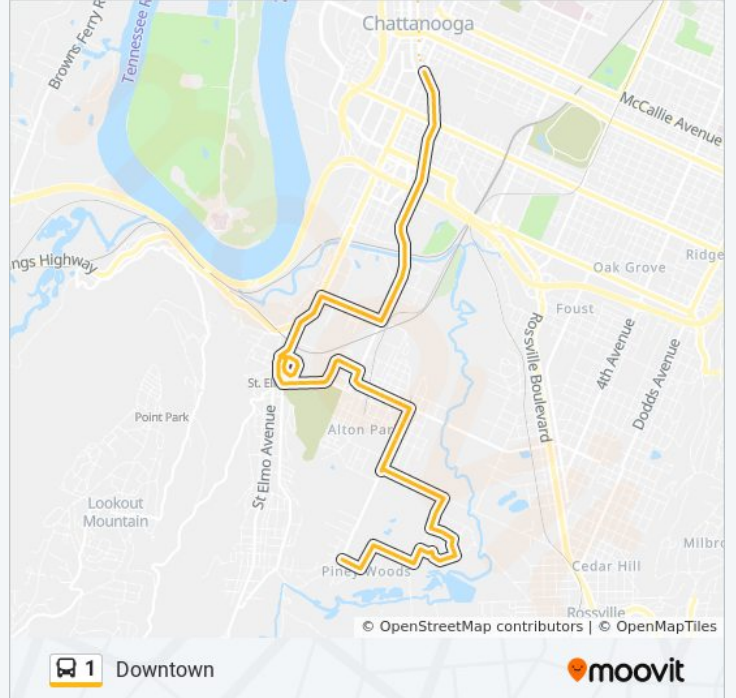

Central + Workmans

Central + 45th

Central + 42nd

Central + 41st

Central + 38th

38th + Hughes

38th + Kirkland

38th + Highland

38th + Chandler Place

38th + Ohls

38th + Alton Pk Blvd

37th + Calvin Donaldson

Pirola + 37th

Pirola + 38th

Pirola + Post Office

Food City-1-0 (St Elmo)

38th + Tennessee Ave

Broad + Charger

33rd + Tarlton

33rd + Delong

33rd + Alton Pk Blvd

Alton Pk Blvd + 31st

Alton Pk Blvd + Shipp

S Market + D M White

S Market + Howard School Of Academics And
Technology

S Market + E 25th

Market + 20th

S Market + 19th

S Market + 17th

S Market + 16th

S Market & Main1

S Market & Choo Choo-1