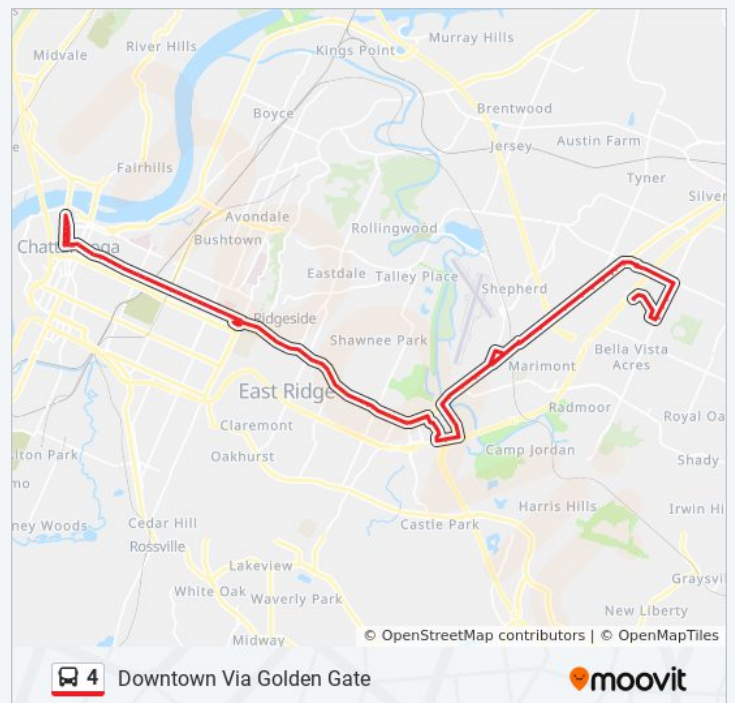

Shallowford Rd + Center

Lee Hwy + Bi Lo

Lee Hwy + Robinson

Lee Hwy + Conner Ln

Lee Hwy + Hickory Valley

Lee Hwy Opposite Ryans

Lee Hwy + Tn Children Home

Lee Hwy + Mckays

Lee Hwy + Perimeter Cross

Lee Hwy + Vance

Lee Hwy + Vfw

Lee Hwy + Provence

Lee Hwy + Airport Road

Lee Hwy + Honest Street

Lee Hwy + Herb Adcox

Lee Hwy + Jubilee

Lee Hwy + Infiniti

Greenway View Drive + Marlin

Greenway View Dr + Walmart

Cornelison + Post Office

Eastgate Loop Ib 1st Stop

**4 bus Time Schedule**

Downtown Via Golden Gate Route Timetable:

Sunday	10:25 AM - 6:05 PM
Monday	Not Operational
Tuesday	Not Operational
Wednesday	Not Operational
Thursday	Not Operational
Friday	Not Operational
Saturday	1:30 PM - 6:30 PM

**4 bus Info**

**Direction:** Downtown Via Golden Gate

**Stops:** 83

**Trip Duration:** 65 min

**Line Summary:**

Eastgate Loop Ib 2nd Stop

Brainerd Rd & Belaire Dr

Castle Dental