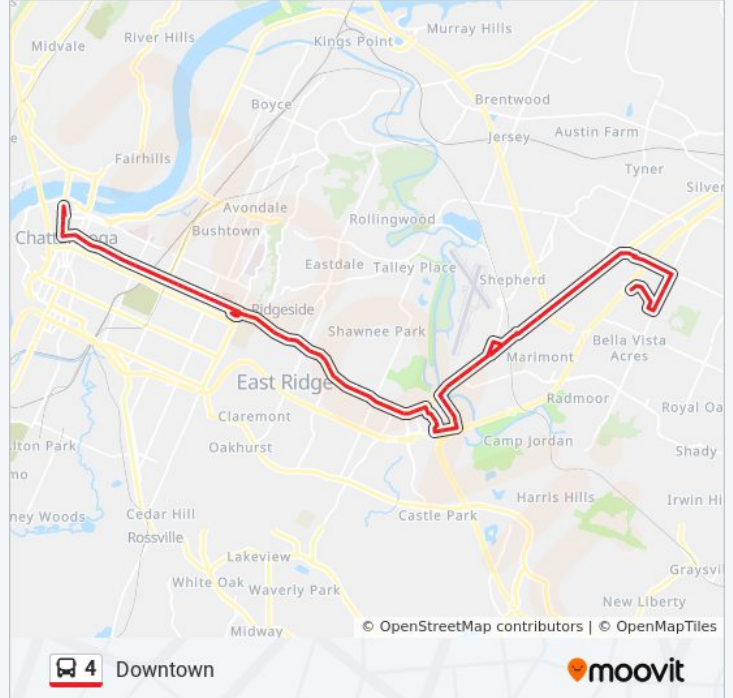

Lee Hwy + Jubilee

Lee Hwy + Infiniti

Greenway View Drive + Marlin

Greenway View Dr + Walmart

Cornelison + Post Office

Eastgate Loop Ib 1st Stop

Eastgate Loop Ib 2nd Stop

Brainerd Rd & Belaire Dr

Castle Dental

Brainerd Rd + Subway

Brainerd Rd + Pisgah

Brainerd Rd + McBrien

Brainerd Rd + Howell

Brainerd Rd + St Marks

Brainerd Rd + Larchmont

Brainerd Rd + Woodvale

Brainerd Rd + Parkdale

Brainerd Rd + Sequoia

Brainerd & United Methodist Church

Brainerd Rd + Tuxedo

Brainerd Rd & Old Food City-1

Brainerd Rd + Bi Lo

Brainerd Rd + Manor

Brainerd Rd + Talley

Brainerd Rd + Ecpc

Brainerd Rd + 3661

Brainerd Rd + Dollar General

Brainerd + Germantown

Brainerd Rd + Labor Ready Temp Agency

Brainerd Rd + West Brow

Brainerd Rd + Seminole

Mccallie Ave + Lutheran Church

Mccallie Ave + Glenwood