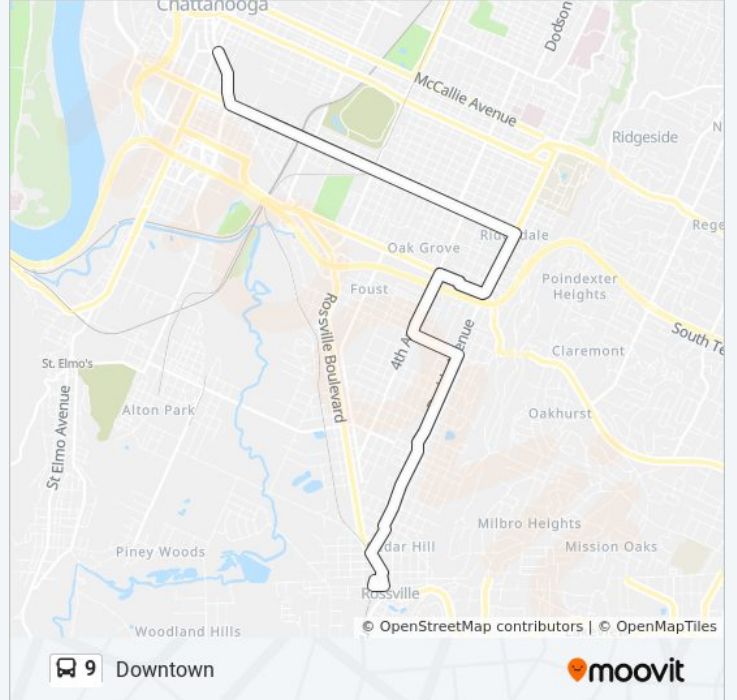

Direction: Downtown

75 stops

[VIEW LINE SCHEDULE](#)

State St + State Line

West Gordon + Chickamauga

Rossville Blvd + 50th

Rossville Blvd + 49th

Rossville Blvd + 48th

9 bus Info

Direction: Downtown

Stops: 75

Trip Duration: 35 min

Line Summary:

- 28th + Dodds
- 28th + 4th Ave
- 4th Ave + Foust
- 4th Ave + 26th
- 4th Ave + 25th
- 4th Ave + 24th
- 23rd + Lyerly
- Dodds 7 21st-1
- Dodds + 19th
- Dodds + 18th
- Dodds 7 16th-1
- 2501 Main-1
- Main + Watkins
- Main + Lyerly
- Main + Kelly
- Main + Willow
- Main + Beech
- Main & O'Knob-1
- Main + Hawthorne
- Main + S Hickory
- Main + Holly
- Main + Highland Pk
- Main + Holtzclaw
- Main + Gulf
- Main + Fillmore
- Main + Polk
- Main + Fagan
- Main + Central
- Main + Slayton
- Main + Madison
- Main + Jefferson
- Main + Washington
- Main + Wilhoit

Main + Rossville Ave

Main + Market

Market + Choo Choo

Market + Sps

Market & King1

Market + Drc

Market & 12th1

Market & Warehouse Row1

4th + Walnut

4th + Lindsay

4th + Houston

Sholar + Carta

Direction: East Lake

78 stops

[VIEW LINE SCHEDULE](#)

Sholar & Carta 0