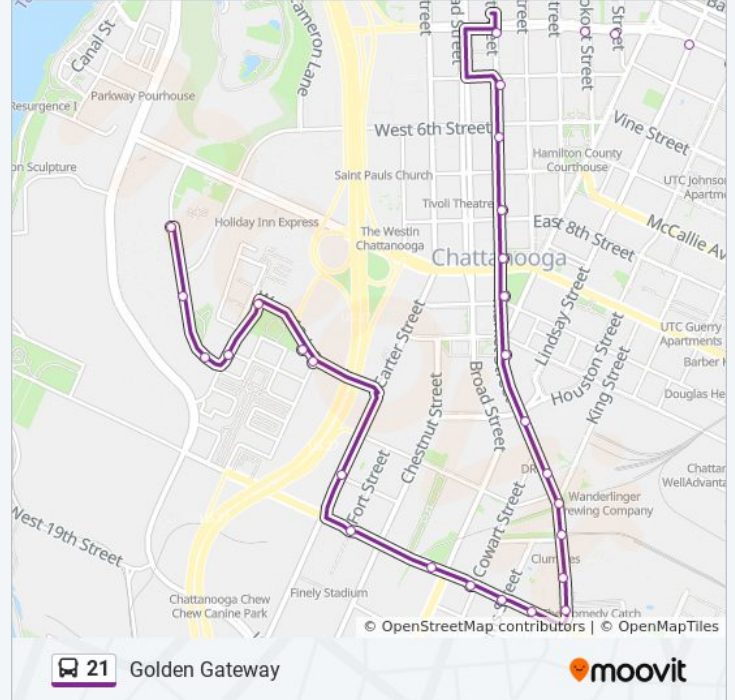

Main + Broad

Main + Cowart

Main + Williams

Main + Long

Market & 14th1

Market + King

Market & King1

Market + Drc

21 bus Info

Direction: Downtown

Stops: 33

Trip Duration: 22 min

Line Summary:

Market + Miller Pk

Market + M.L.King

Market + 8th - Suntrust Bank Shelter

Market & 7th1

Market & 4th (In Front Of Chili'S)

4th & Cherry-1-0

4th + Walnut

4th + Lindsay

4th + Houston

4th & Houston

Sholar + Carta

Direction: Golden Gateway

28 stops

[VIEW LINE SCHEDULE](#)

Sholar & Carta 0

Holtzclaw & Wilson-1

Holtzclaw & Citico-0

Holtzclaw & Cleveland-1

Holtzclaw + 3rd