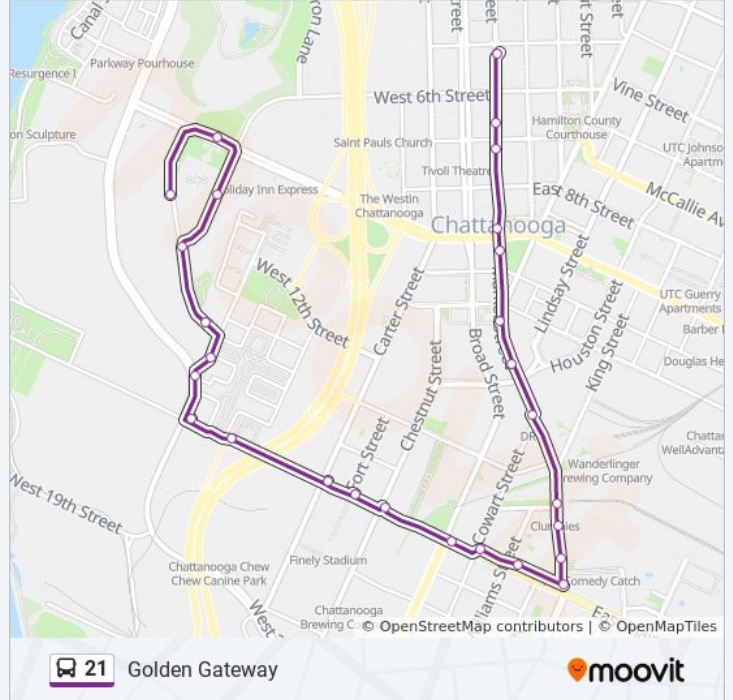

21 bus Info

Direction: Downtown

Stops: 33

Trip Duration: 22 min

Line Summary:

Market + Miller Pk

Market + M.L.King

Market + 8th - Suntrust Bank Shelter

Direction: Golden Gateway

28 stops

[VIEW LINE SCHEDULE](#)

Sholar & Carta 0

Holtzclaw & Wilson-1

Holtzclaw & Citico-0

Holtzclaw & Cleveland-1

Holtzclaw + 3rd

21 bus Info

Direction: Golden Gateway

Stops: 28

Trip Duration: 15 min

Line Summary:

Market + Shuttle Park South

Market + Choo Choo

Market + Main

Main & Williams-0

Main + Cowart

Main & Broad-0

Main + Chestnut

Main + Fort

Main + Carter

Boynton + Senior Neighbors

21 bus time schedules and route maps are available in an offline PDF at moovitapp.com. Use the [Moovit App](#) to see live bus times, train schedule or subway schedule, and step-by-step directions for all public transit in Chattanooga.