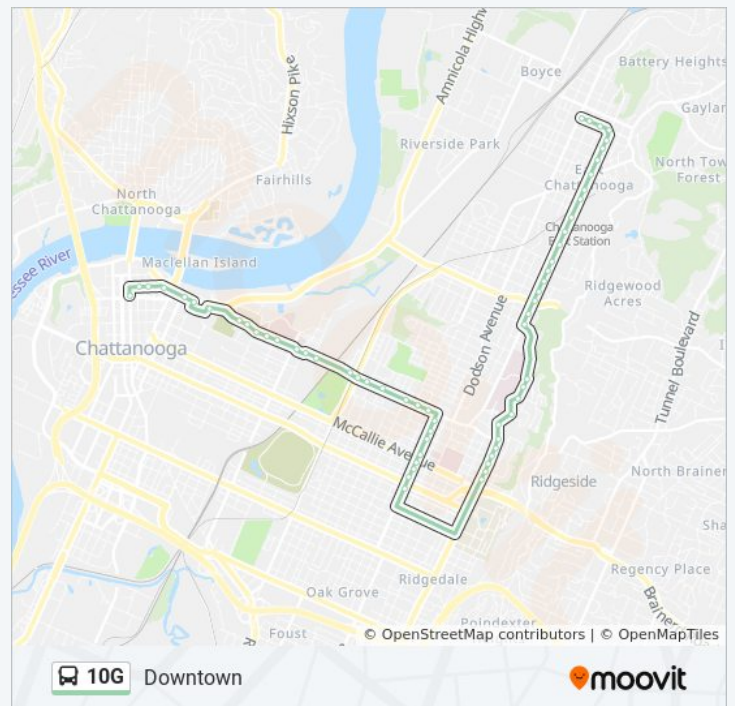

- Stuart & Taylor-1
- Stuart & Wheeler-1
- Stuart & Chamberlain
- Chamberlain + Cushman
- Chamberlain + Boone
- Chamberlain + Fairleigh
- Chamberlain + Glass
- Chamberlain + Latta
- Chamberlain + Crutchfield
- Chamberlain + Emma
- Chamberlain + Bragg
- Chamberlain + Mcrae
- Chamberlain & Burton-1
- Chamberlain + Gilbert
- Chamberlain + Olive
- Chamberlain + Ocoee
- Chamberlain + Camden
- Chamberlain + Wilcox
- Chamberlain + Polk
- Chamberlain + Wilson
- Glenwood + Laura
- Glenwood + 1101
- Glenwood + Mission
- Glenwood + Milne
- Glenwood + Robbins
- Glenwood + Citico
- Glenwood + Parkwood
- Glenwood & Wyandot-1
- Glenwood + 417
- Glenwood + 4th
- Glenwood + 5th
- Glenwood + Ivy
- Glenwood + Vine

Tuesday	6:30 AM - 10:00 PM
Wednesday	6:30 AM - 10:00 PM
Thursday	6:30 AM - 10:00 PM
Friday	6:30 AM - 10:00 PM
Saturday	6:30 AM - 10:00 PM

10G bus Info

Direction: Downtown

Stops: 82

Trip Duration: 30 min

Line Summary: