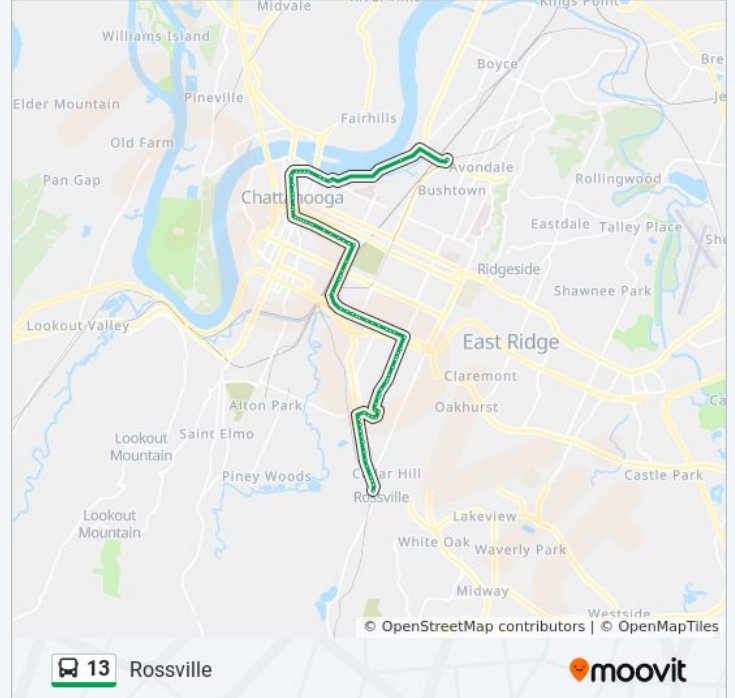

Direction: Downtown

72 stops

[VIEW LINE SCHEDULE](#)

State St + State Line

West Gordon + Chickamauga

Rossville Blvd + 50th

Rossville Blvd + 49th

Rossville Blvd + 48th

23rd + Holly

23rd + Hickory

Hickory & 25th St-0

Hickory & 26th St-0

Hickory & Foust St-0

Hickory & 27th St-0

Hickory & 28th St-0
23rd + Lynnbrook
23rd + Orchard Knob
23rd + Town And Country
23rd & Waffle House-0
23rd + 4th
4th Ave + 25th
4th Ave + 26th
4th Ave + Foust
4th Ave + 28th
4th Ave + 29th
4th Ave + 30th
4th Ave + 31st
4th Ave + 32nd
4th + 33rd
4th Ave + 34th
4th Ave + 35th
4th Ave + 36th
36th St & 5th-0
5th Ave & 37th-0
37th Street_4th Avenue
37th + 3rd Ave
37th + 2nd Ave
Rossville Blvd + 38th
Rossville Blvd + 39th
Rossville Blvd + 40th
Rossville Blvd + 41st
Rossville Blvd + 42nd
State St + State Line