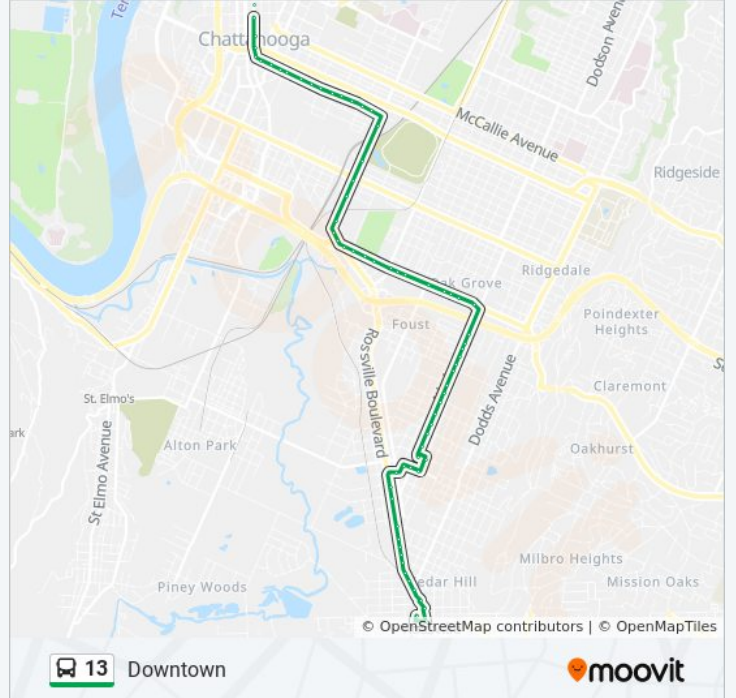

Direction: Downtown

72 stops

[VIEW LINE SCHEDULE](#)

State St + State Line

West Gordon + Chickamauga

Rossville Blvd + 50th

Rossville Blvd + 49th

Rossville Blvd + 48th

Rossville + 47th

Rossville Blvd + 46th

Rossville Blvd + 45th

Rossville Blvd + 44th

Rossville Blvd + 6th Avenue

Rossville Blvd + 43rd

Rossville Blvd + 40th

Rossville Blvd + 39th

13 bus Info

Direction: Downtown

Stops: 72

Trip Duration: 30 min

Line Summary:

4th Ave + 31st
4th Ave + 30th
4th Ave + 29th
4th Ave + 28th
4th Ave + 27th
4th Ave + Foust
4th Ave + 26th
4th Ave + 25th
4th Ave + 24th
23rd + Willow
23rd + Orchard Knob
23rd + Lynnbrook
23rd & Holly-1
23rd + Highland Park
23rd + Greenwood
23rd + Holtzclaw
23rd + Commerce
23rd + Burnette
23rd + Polk
23rd + Fagan
Rossville Blvd + Dorris
Rossville Blvd + Central
Central + 1925
Central + 17th
Central + Main
Central & Cemetery-1
Central + 13th
Central + 11th
10th + Fairview
10th + Park
10th + Magnolia
10th + Whiteside Faith Manor
10th + Peeples

Direction: Rossville

74 stops

[VIEW LINE SCHEDULE](#)

Sholar & Carta 0
 Riverside + River Park
 Mabel + Battery Place
 Mabel & 3rd-1
 3rd + Houston
 3rd + Lindsay
 3rd + High
 3rd + Lookout
 3rd + Walnut
 3rd + Cherry
 Market + 4th
 Market & Family Dollar-0