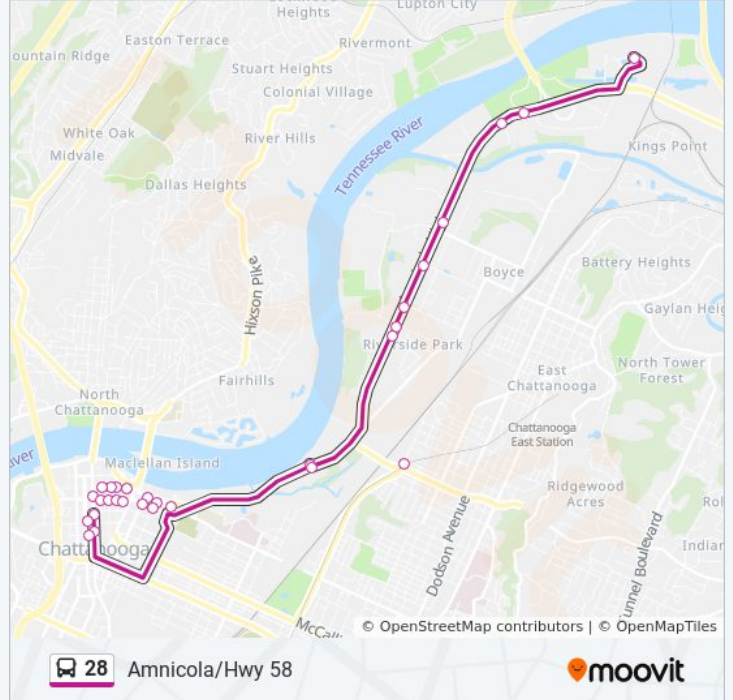

Use the Moovit App to find the closest 28 bus station near you and find out when is the next 28 bus arriving.

Direction: Chattanooga State

22 stops

[VIEW LINE SCHEDULE](#)

- Sholar & Carta 0
- Holtzclaw & Wilson-1
- Holtzclaw & Citico-0
- Holtzclaw & Cleveland-1
- Holtzclaw + 3rd
- 3rd & Heavenly Wings-1
- 3rd + Collins
- 3rd + Csas
- 3rd & Baldwin-1
- 3rd + Houston
- Broad & 6th Market Court 0
- Market & 5th Street
- Riverside Center
- Amnicola Hwy & Crutchfield
- Amnicola Hwy & Latta
- Amnicola Hwy & Appling
- Amnicola Hwy & Stuart
- Amnicola Hwy & Police Services Ctr
- Amnicola & Pepsi 0
- Amnicola + Creekside
- Amnicola + Coca Cola
- Chattanooga State

28 bus Time Schedule

Chattanooga State Route Timetable:

Sunday	Not Operational
Monday	5:56 AM - 5:50 PM
Tuesday	5:56 AM - 5:50 PM
Wednesday	5:56 AM - 5:50 PM
Thursday	5:56 AM - 5:50 PM
Friday	5:56 AM - 5:50 PM
Saturday	Not Operational

28 bus Info

Direction: Chattanooga State

Stops: 22

Trip Duration: 25 min

Line Summary:

Direction: Downtown

10 stops

[VIEW LINE SCHEDULE](#)

Chattanooga State

Amnicola + River Park

Amnicola + Pepsi

Riverside Dr & Wilcox

Riverside + River Park

Mabel & 3rd-1

3rd + Houston

3rd + Lindsay