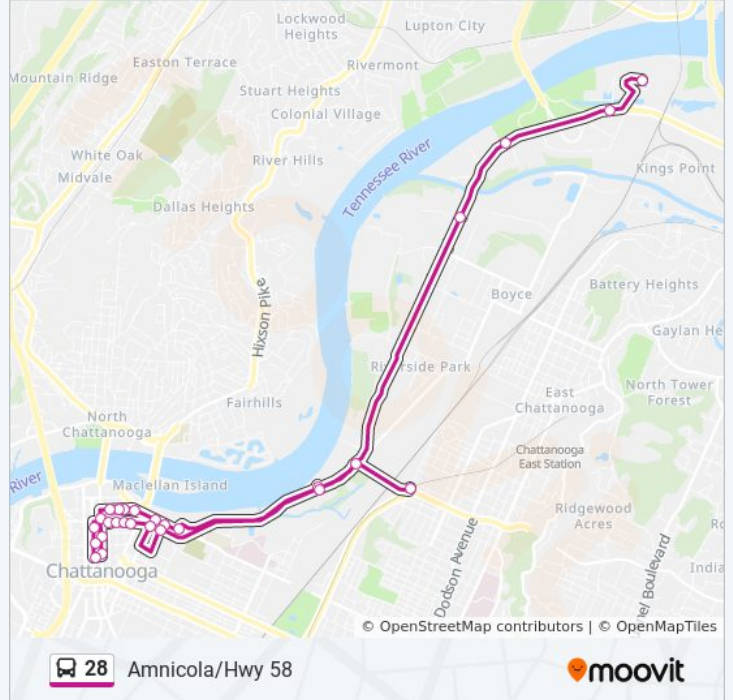

Use the Moovit App to find the closest 28 bus station near you and find out when is the next 28 bus arriving.

Direction: Chattanooga State

22 stops

[VIEW LINE SCHEDULE](#)

- Sholar & Carta 0
- Holtzclaw & Wilson-1
- Holtzclaw & Citico-0
- Holtzclaw & Cleveland-1
- Holtzclaw + 3rd
- 3rd & Heavenly Wings-1
- 3rd + Collins
- 3rd + Csas
- 3rd & Baldwin-1
- 3rd + Houston
- Broad & 6th Market Court 0
- Market & 5th Street
- Riverside Center
- Amnicola Hwy & Crutchfield
- Amnicola Hwy & Latta
- Amnicola Hwy & Appling
- Amnicola Hwy & Stuart
- Amnicola Hwy & Police Services Ctr
- Amnicola & Pepsi 0
- Amnicola + Creekside
- Amnicola + Coca Cola
- Chattanooga State

28 bus Info

Direction: Chattanooga State

Stops: 22

Trip Duration: 25 min

Line Summary:

Direction: Downtown

10 stops

[VIEW LINE SCHEDULE](#)

Chattanooga State

Amnicola + River Park

Amnicola + Pepsi

Riverside Dr & Wilcox

Riverside + River Park

Mabel & 3rd-1

3rd + Houston

3rd + Lindsay

28 bus Info

Direction: Downtown

Stops: 10

Trip Duration: 25 min

Line Summary:

28 bus time schedules and route maps are available in an offline PDF at moovitapp.com. Use the [Moovit App](#) to see live bus times, train schedule or subway schedule, and step-by-step directions for all public transit in Chattanooga.