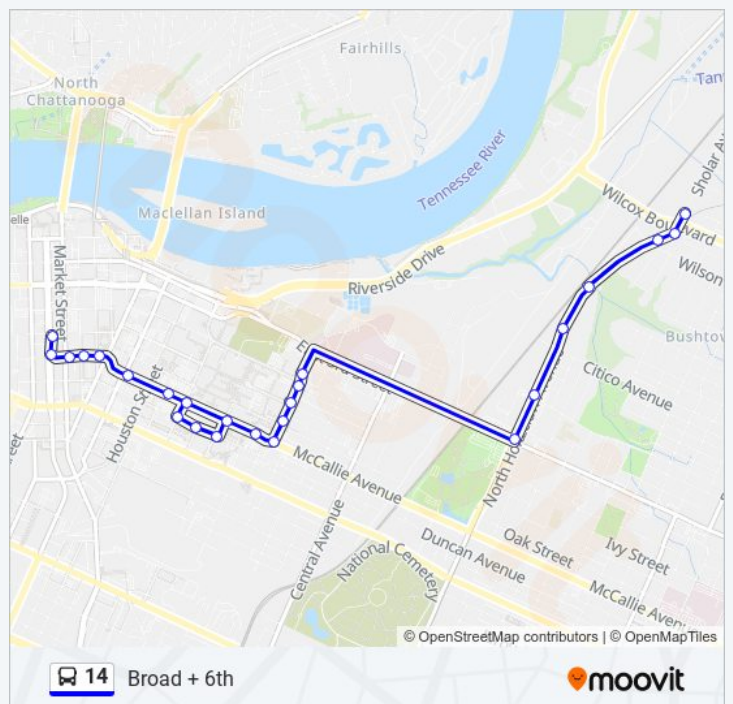

8th Campus-0

Mccallie Ave + Douglas

Mccallie Ave + State Bldg

Mccallie Ave + Lindsay

7th + Walnut

7th + Cherry

14 bus Time Schedule

Broad + 6th Route Timetable:

Sunday	Not Operational
Monday	Not Operational
Tuesday	Not Operational
Wednesday	Not Operational
Thursday	Not Operational
Friday	Not Operational
Saturday	11:51 AM - 11:56 PM

14 bus Info

Direction: Broad + 6th

Stops: 25

Trip Duration: 10 min

Line Summary:

7th + Market

Broad + 7th

Broad & 6th-1-0

Direction: Maclellan Gym University Ctr

24 stops