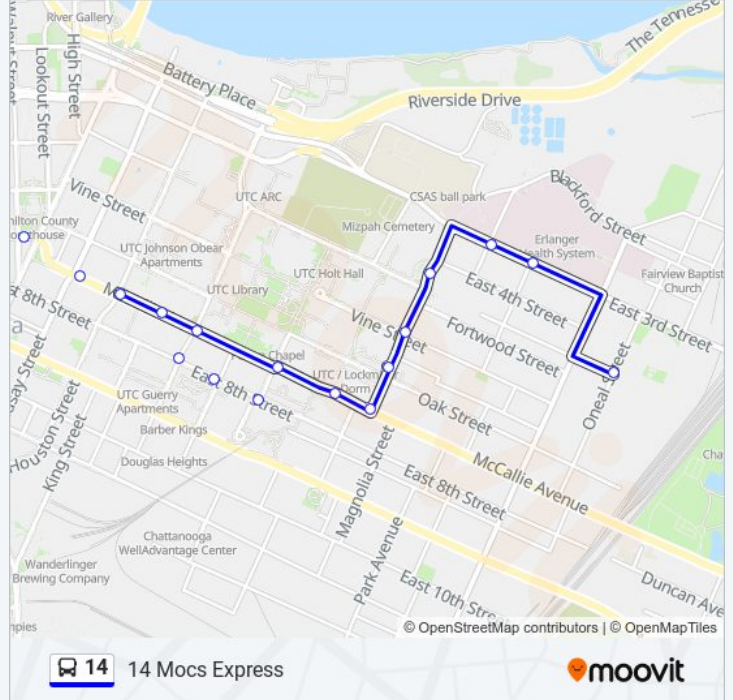

Direction: 14 Mocs Express

18 stops

[VIEW LINE SCHEDULE](#)

- Engel Stadium-1-0
- Palmetto + Challenger Center
- Palmetto + Vine
- Palmetto + Oak
- Mccallie Ave + Palmetto
- Mccallie Ave + Bryan Home
- Mccallie Ave + Baldwin
- 8th + University
- 8th + University
- 8th Campus-0
- Mccallie Ave + Douglas
- Mccallie Ave + State Bldg
- Mccallie Ave + Lindsay
- 7th + Walnut
- 7th + Cherry
- 7th + Market
- Broad + 7th
- Broad & 6th-1-0

14 bus Info

Direction: 14 Mocs Express

Stops: 18

Trip Duration: 10 min

Line Summary:

Direction: 14 Mocs Express

40 stops

[VIEW LINE SCHEDULE](#)

- Broad & 6th-1-0
- Broad + Jacks Alley
- Broad & 3rd 1
- Market & 4th-1-0
- Market + Family Dollar
- Market + 6th
- Mkt & 1st Tennessee Bank
- Market & 8th-1-0
- Market & M.L. King Jr-1-0
- M.L. King Jr & Broad
- Carter + Days Inn
- Carter & 12th-1
- Carter & 13th-1
- Carter + 14th
- Main & Fort St-1
- Main & Chestnut-1
- Main + Broad
- Main + Cowart

14 bus Info

Direction: 14 Mocs Express

Stops: 40

Trip Duration: 29 min

Line Summary:

Main + Williams

Main + Long

Market + Choo Choo