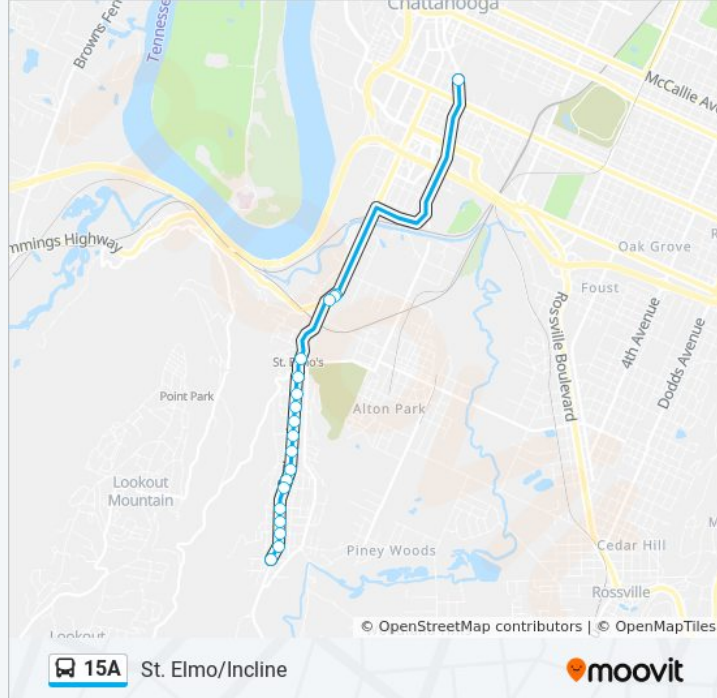

15A bus Info

Direction: St. Elmo/Incline

Stops: 36

Trip Duration: 25 min

Line Summary:

Broad & Popeyes-1

Broad + 33rd

Broad & Wendy'S1

Broad & 17th1

Broad & 16th1

23rd + Mac Truck

Main + Cowart

Main + Williams

Main + Long

Market + Sps

Direction: St. Elmo/Incline

41 stops

[VIEW LINE SCHEDULE](#)

Market + Sps

Market & 14th1

Market + King

Market + Drc

Market & Houston1

Broad & 10th 0