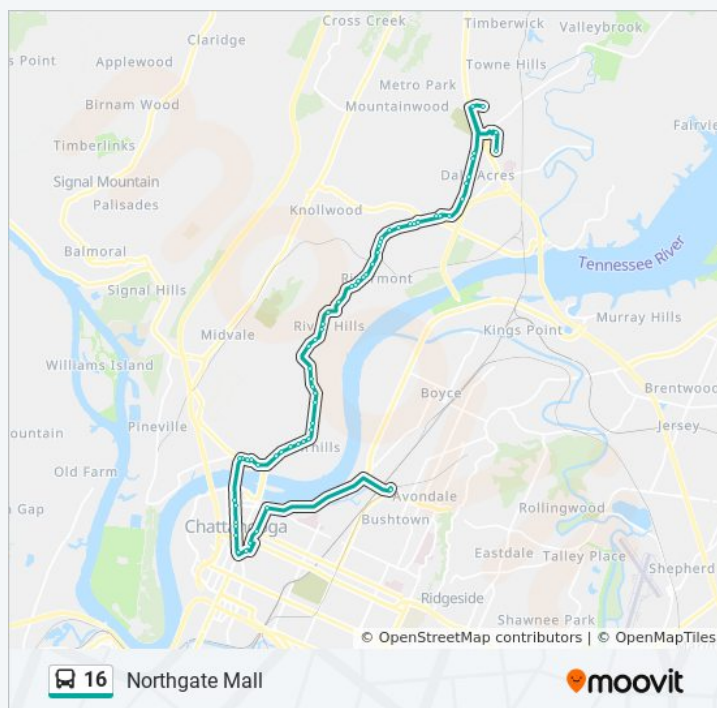

[VIEW LINE SCHEDULE](#)

- Northgate & Mall Entrance
- Northgate & Chili'S-1
- N Point Blvd & Home Depot
- Hixson Pk + Cloverdale
- Hixson Pk + Williams
- Hixson Pk + Ely
- Hixson Pk + Bagwell
- Hixson Pk + Hamill
- Hixson Pk + Highwood
- Hixson Pk + Taco Bell
- Hixson Pk + Access Rd
- Hixson Pk + Norcross
- Hixson Pk & Highland-1
- Hixson Pk & Forrest Highland-1
- Hixson Pk + W Fairfax
- Hixson Pk & Grace Bible-1
- Hixson Pk + Mauldeth
- Hixson Pk + Munro
- Hixson Pk + Manchester
- Hixson Pk + Intermont
- Hixson Pk + Lupton
- Hixson Pk & Rivermont Pres Church-1
- Hixson Pk + Black Oak
- Hixson Pk + Lawson
- Hixson Pk + Linden Hall
- Hixson Pk + Van Buren
- Hixson Pk + Rivermont
- Hixson Pk + Ozark

**16 bus Time Schedule**

Northgate Mall Route Timetable:

Sunday	7:05 PM
Monday	10:25 AM - 10:00 PM
Tuesday	10:25 AM - 10:00 PM
Wednesday	10:25 AM - 10:00 PM
Thursday	10:25 AM - 10:00 PM
Friday	10:25 AM - 10:00 PM
Saturday	8:45 AM - 10:00 PM

**16 bus Info**

**Direction:** Northgate Mall

**Stops:** 76

**Trip Duration:** 55 min

**Line Summary:**

Hixson Pk + Haywood

Hixson Pk + River Manor

Hixson Pk + Altamont