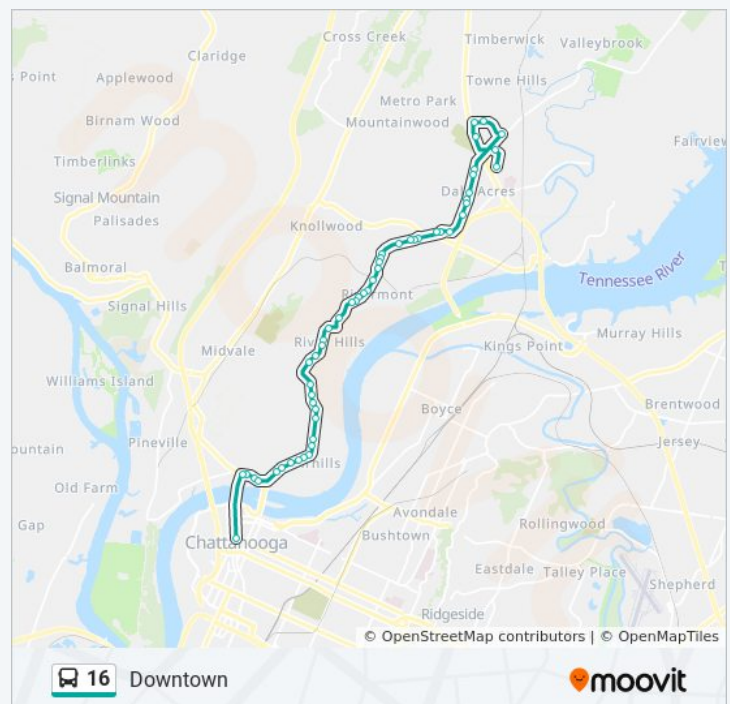

## 16 bus Time Schedule

Downtown Route Timetable:

Sunday	9:35 AM - 5:55 PM
Monday	6:30 AM - 9:00 PM
Tuesday	6:30 AM - 9:00 PM
Wednesday	6:30 AM - 9:00 PM
Thursday	6:30 AM - 9:00 PM
Friday	6:30 AM - 9:00 PM
Saturday	7:25 AM - 9:00 PM

## 16 bus Info

**Direction:** Downtown

**Stops:** 53

**Trip Duration:** 35 min

**Line Summary:**

Hixson Pk + River Manor

Hixson Pk + Altamont

Hixson Pk + Continental