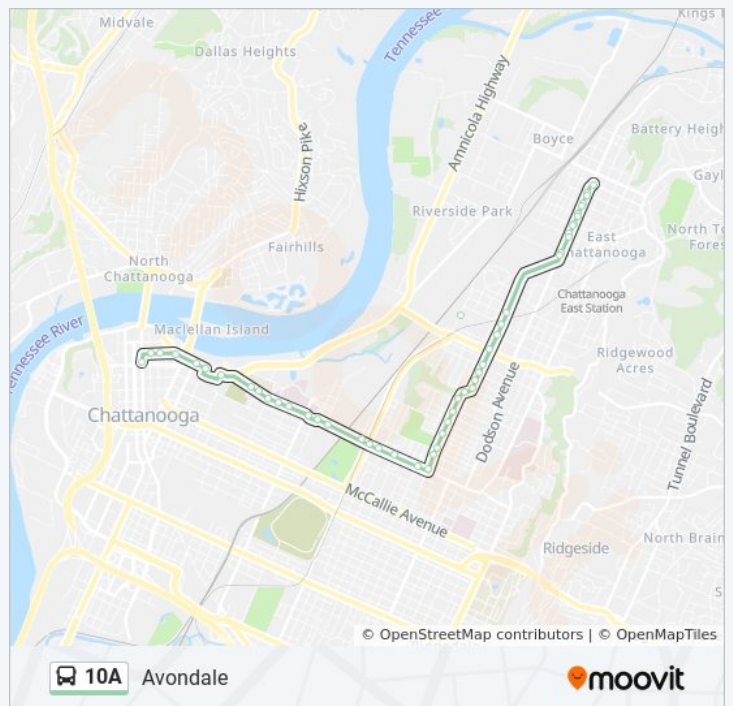

### 10A bus Info

**Direction:** 10a Avondale/Downtown

**Stops:** 55

**Trip Duration:** 44 min

**Line Summary:**

 [10A bus Line Map](#)

Oknob + Robbins

Oknob + Milne

Houston & Oak-1-0

Houston & Vine Street  
 Houston & 4th Street  
 4th + Mabel  
 Sholar + Carta

**Direction: Downtown**

50 stops

[VIEW LINE SCHEDULE](#)

Shocam0  
 Sholar & Ocoee 1-0  
 Sholar & Olive 1-0  
 Roanoke & Sherman 1-0  
 Hickory Valley & Discovery Drive  
 Dodson + Crutchfield  
 Dodson + Daisy  
 Dodson + Appling  
 Dodson + Fairleigh  
 Dodson + Bachman  
 Dodson + Cushman  
 Stuart + Dodson  
 Dodson + Cushman  
 Dodson + Bachman  
 Dodson + Fairleigh  
 Dodson + Appling  
 Dodson + Daisy  
 Dodson + Crutchfield  
 Dodson & Glass1  
 Hardy School-1  
 Roanoke + Olive  
 Roanoke + Ocoee  
 Roanoke + Camden  
 Roanoke + Wilcox NW  
 Roanoke + Wilson

**10A bus Info**

**Direction:** Downtown

**Stops:** 50

**Trip Duration:** 30 min

**Line Summary:**

Roanoke + Laura  
Roanoke + Cooley  
Roanoke + Portland  
Oknob + Milne  
Oknob + Carson  
Oknob + Citico  
Oknob + Jackson  
Oknob + Cleveland  
Orchard Knob + Blackford  
Orchard Knob + 3rd  
3rd + Hawthorne  
3rd + Holly  
3rd + Diag Clinic  
3rd + Holtzclaw  
3rd + Oneal  
3rd + Central  
3rd + Palmetto  
3rd + Collins  
3rd + Csas  
3rd + Mabel  
3rd + Houston  
3rd + Lindsay  
3rd + High  
3rd + Walnut  
Market & 4th-1-0