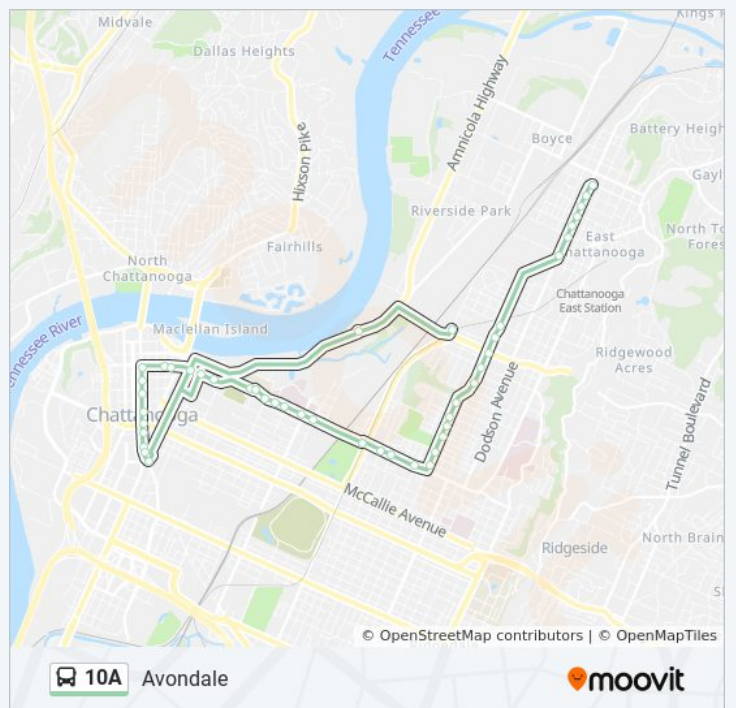

Market + 11th Patten Towers

Market + Miller Pk

Market + M.L.King

Market & Suntrust Bank

Market & Courts Bldg

Market + 4th

4th + Lookout

4th + High

4th + Lindsay

4th + Houston

4th + Mabel

3rd + Csas

3rd + Collins

3rd + Palmetto

3rd + Hampton

3rd + Wiehl

3rd + Central

3rd + Oneal

3rd & Holtzclaw-0

3rd + Highland Park

3rd + Holly

3rd + Hawthorne

Orchard Knob + Garfield

Orchard Knob + Cleveland

Orchard Knob + Jackson

Oknob + Citico

Oknob + Robbins

Oknob + Milne

Roanoke + Cooley

Roanoke & Laura-0

Dodson & Health Ctr-1

Wilson & Bradt

Roanoke + Wilcox SE