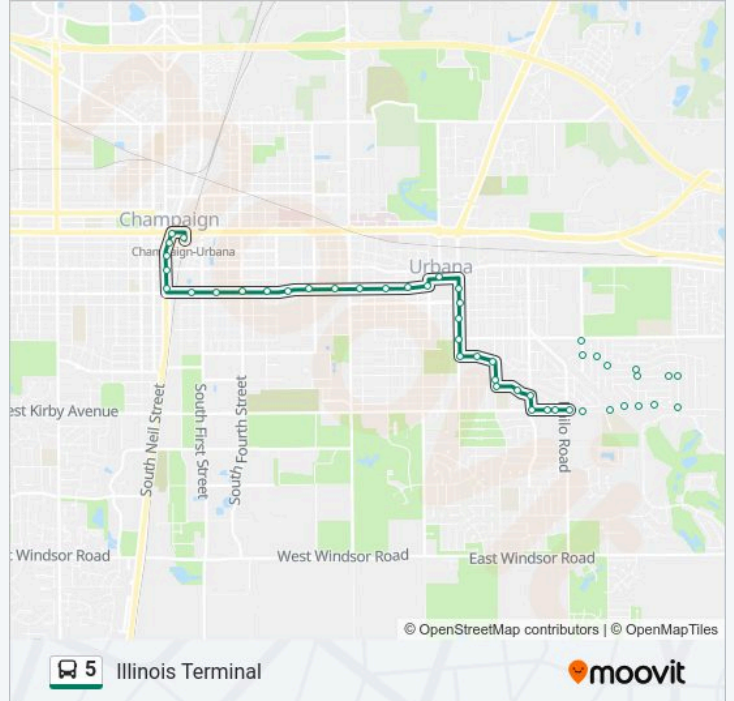

Stops: 47

Trip Duration: 28 min

Line Summary:

Penn & Anderson (Ne Corner)

Anderson & Michigan (Se Corner)

Anderson & Fairlawn (Nw Far Side)

Fairlawn (North Side)

Vine & Fairlawn (Ne Corner)

Vine & Washington (Se Corner)

Vine & Oregon (Se Corner)

Vine & Illinois (Se Corner)

Vine & Green (Se Corner)

Lincoln Square

Green & Race (Nw Corner)

Green & Birch (Ne Corner)

Green & Orchard (Ne Corner)

Green & Neil (Ne Far Side)

Neil & Springfield (Se Corner)

Neil & Marshall (Se Corner)

Walnut & Logan (Se Corner)

Walnut & University (Se Corner)

Illinois Terminal

Direction: Florida & Philo

67 stops

[VIEW LINE SCHEDULE](#)

Parkland College

Bradley & Clayton (Se Far Side)

5 bus Time Schedule

Florida & Philo Route Timetable:

Monday	7:55 AM-6:12 PM
Tuesday	7:55 AM-6:12 PM
Wednesday	7:55 AM-6:12 PM

Bradley & Country Fair Dr. (Sw Corner)