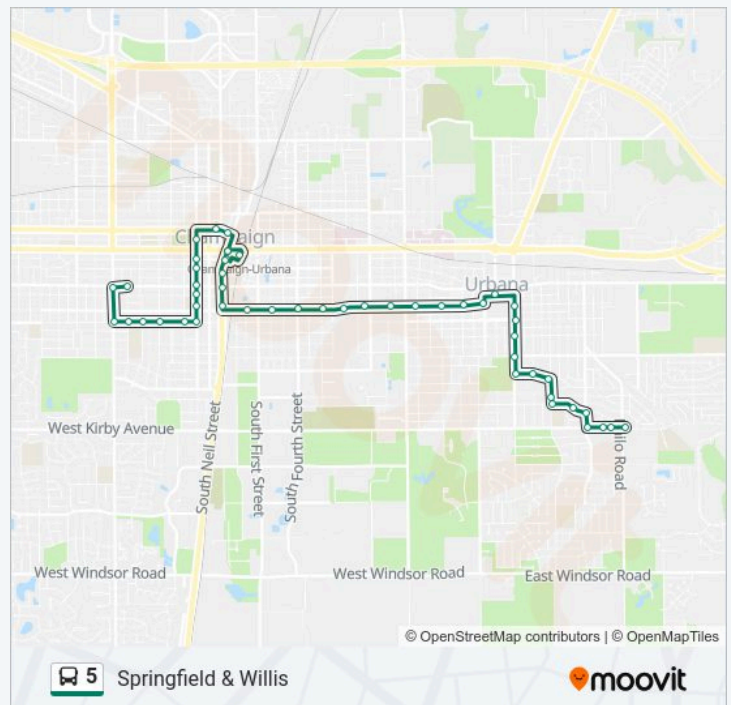

[VIEW LINE SCHEDULE](#)

- Florida & Philo (Ne Corner)
- Sunnycrest Mall (North Side)
- Florida & Linden (Ne Corner)
- Florida & Cottage Grove (Ne Corner)
- Cottage Grove & Penn (Se Corner)
- Pennsylvania Ct. (South Side)
- Penn & Anderson (Ne Corner)
- Anderson & Michigan (Se Corner)
- Anderson & Fairlawn (Nw Far Side)
- Fairlawn (North Side)
- Vine & Fairlawn (Ne Corner)
- Vine & Washington (Se Corner)
- Vine & Oregon (Se Corner)
- Vine & Illinois (Se Corner)
- Vine & Green (Se Corner)
- Lincoln Square
- Green & Race (Nw Corner)
- Green & Birch (Ne Corner)
- Green & Orchard (Ne Corner)
- Green & Busey (Nw Far Side)
- Green & Gregory (Nw Far Side)
- Green & Goodwin (Nw Far Side)
- Illini Union
- Green & Sixth (Ne Corner)
- Green & Fourth (Ne Corner)
- Green & Second (Ne Corner)
- Green & Locust (Ne Corner)
- Green & Neil (Ne Far Side)

5 bus Time Schedule

Springfield & Willis Route Timetable:

Monday	7:45 AM
Tuesday	7:45 AM
Wednesday	7:45 AM
Thursday	7:45 AM
Friday	7:45 AM
Saturday	Not Operational
Sunday	Not Operational

5 bus Info

Direction: Springfield & Willis

Stops: 51

Trip Duration: 35 min

Line Summary:

Neil & Springfield (Se Corner)

Neil & Marshall (Se Corner)

Walnut & Logan (Se Corner)

Walnut & University (Se Corner)

Illinois Terminal