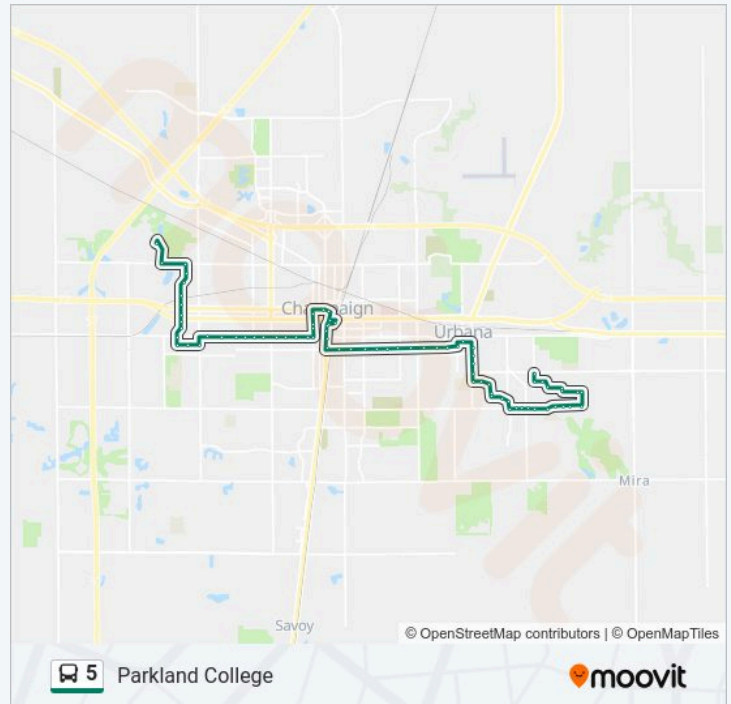

Illini Union

Green & Sixth (Ne Corner)

5 bus Info

Direction: Parkland College

Stops: 78

Trip Duration: 48 min

Line Summary:

Green & Fourth (Ne Corner)