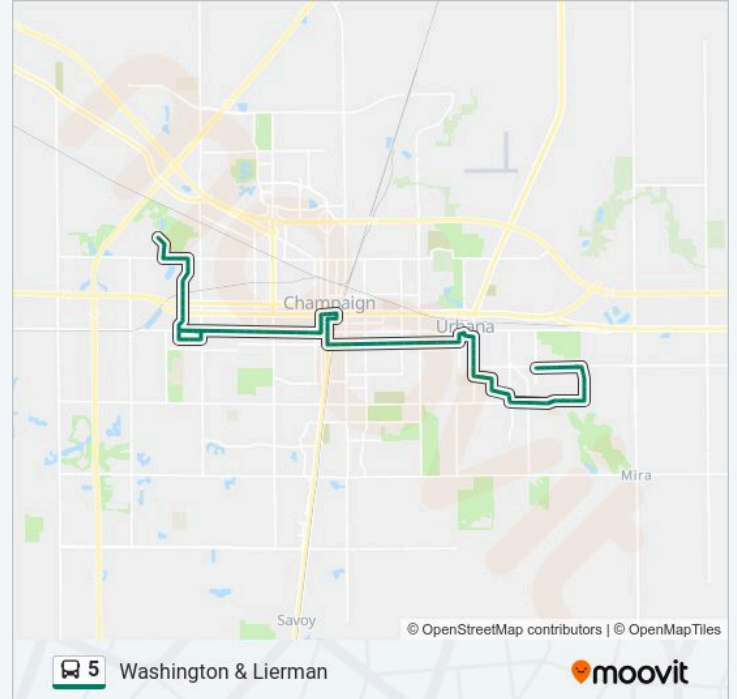

Springfield at Round Barn (Sw Corner)

Springfield & Country Fair Dr. (Se)

Springfield & Mattis (Se Far Side)

Springfield & Westlawn (Sw Corner)

Springfield & Russell (Sw Corner)

Springfield & James (Sw Corner)

Springfield & Mckinley (Sw Corner)

Springfield & Willis (Sw Corner)

Springfield & Pine (Sw Corner)

Springfield & New (Sw Corner)

Springfield & Lynn (Sw Corner)

Springfield & Prairie (Sw Corner)

State & Springfield (Sw Corner)

Randolph & Springfield (Ne Far Side)

Randolph & White (Se Corner)

Randolph & Clark (Se Corner)

University & Randolph (Se Corner)

University & Neil (Sw Corner)

Illinois Terminal

Walnut & Logan (Ne Corner)

Neil & White (Nw Corner)

Neil & Springfield (Nw Corner)

Neil & Healey (Nw Corner)

Green & Neil (Se Far Side)

Green & Locust (Sw Corner)

Green & Second (Sw Corner)

Green & Fourth (Sw Corner)

Green & Sixth (Sw Corner)

Illini Union

Green & Goodwin (Se Far Side)

Green & Gregory (South Side)

Green & Busey (Sw Corner)