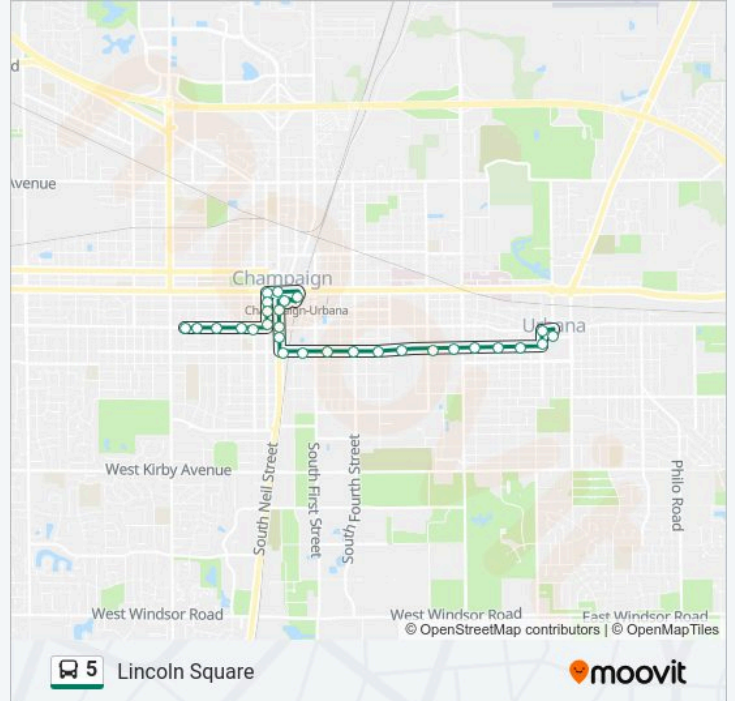

5 bus Info

Direction: Lincoln Square

Stops: 29

Trip Duration: 27 min

Line Summary:

Green & Neil (Se Far Side)

Green & Locust (Sw Corner)

Green & Second (Sw Corner)

Green & Race (Ne Far Side)

Race & Main (Se Corner)

Lincoln Square

Direction: Washington & Lierman

81 stops

[VIEW LINE SCHEDULE](#)

Parkland College

Bradley & Clayton (Se Far Side)