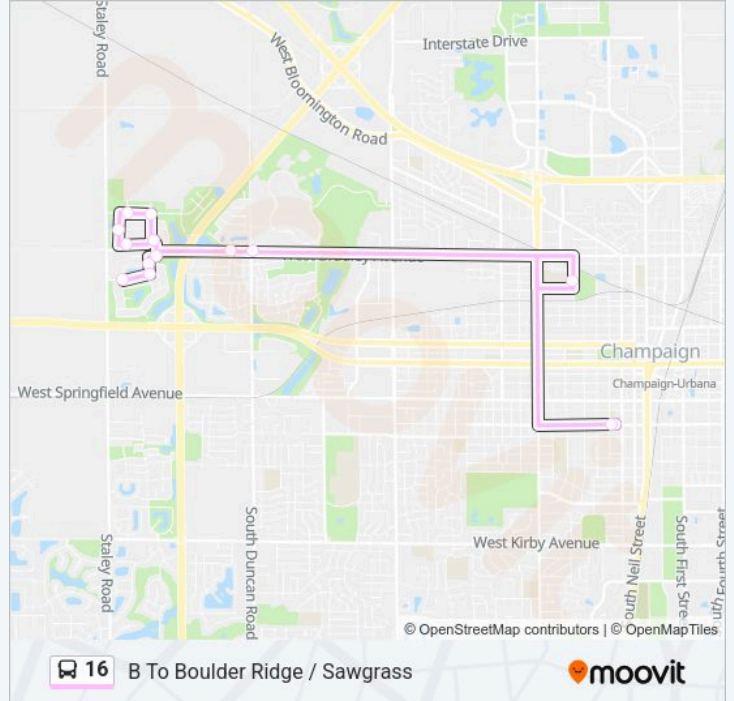

Direction: B To Boulder Ridge / Sawgrass

15 stops

[VIEW LINE SCHEDULE](#)

Edison Middle School
 Edison Middle School
 Franklin Middle School (West Side)
 Bradley & Duncan (Ne Corner)
 Alpine & Bradley (Ne Corner)
 Bluegrass & Boca Vista (Se Corner)
 Bluegrass & Boulder Ridge (Se Corner)
 Boulder Ridge & Peppermill (North Side)
 Farley & West Ridge (Nw Corner)
 Peppermill & Pebblebrook (South Side)
 Pebblebrook & Bluegrass (Sw Corner)
 Bluegrass & Summersage (Nw Corner)
 Switchgrass & Trailway (Nw Corner)
 Switchgrass & Wildflower (Nw Corner)
 Wildflower & Trailway (Ne Corner)

16 bus Time Schedule

B To Boulder Ridge / Sawgrass Route Timetable:

Monday	2:39 PM
Tuesday	2:48 PM
Wednesday	2:48 PM
Thursday	2:48 PM
Friday	2:48 PM
Saturday	Not Operational
Sunday	Not Operational

16 bus Info

Direction: B To Boulder Ridge / Sawgrass

Stops: 15

Trip Duration: 35 min

Line Summary:

Direction: A To Crescent & Sangamon

30 stops

[VIEW LINE SCHEDULE](#)

- Cobblefield & Bridge Point Ln (Se)
- Cobblefield & Englewood (Se Corner)
- Cobblefield & Glenn Brooke (Se Corner)
- Cobblefield & Crail (Se Corner)
- Cobblefield & Inverness (Se Corner)
- Inverness & Prestwick Pt (Ne Corner)
- Staley & Inverness (Ne Corner)
- Wildflower & Trailway (Sw Corner)
- Switchgrass & Wildflower (Se Corner)
- Summersage & Switchgrass (Se Corner)
- Bluegrass & Summersage (Sw Corner)
- Bluegrass & Boca Vista (Se Corner)
- Bluegrass & Boulder Ridge (Se Corner)
- Boulder Ridge & Peppermill (North Side)
- Farley & West Ridge (Nw Corner)
- Peppermill & Pebblebrook (South Side)
- Pebblebrook & Bluegrass (Sw Corner)
- Crestwood & Bradley (Sw Corner)