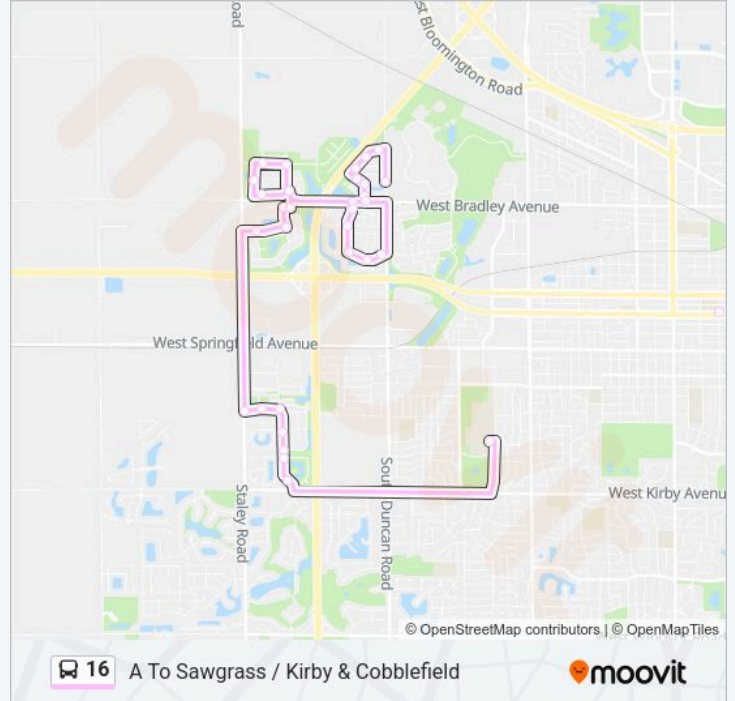

Direction: A To Sawgrass / Kirby & Cobblefield

34 stops

[VIEW LINE SCHEDULE](#)

- Jefferson Middle School
- Cobblefield & Bridge Point Ln (Se)
- Cobblefield & Englewood (Se Corner)
- Cobblefield & Glenn Brooke (Se Corner)
- Cobblefield & Crail (Se Corner)
- Cobblefield & Inverness (Se Corner)
- Inverness & Prestwick Pt (Ne Corner)
- Staley & Inverness (Ne Corner)
- Wildflower & Trailway (Sw Corner)
- Switchgrass & Wildflower (Se Corner)
- Summersage & Switchgrass (Se Corner)
- Bluegrass & Summersage (Sw Corner)
- Bluegrass & Boca Vista (Se Corner)
- Bluegrass & Boulder Ridge (Se Corner)
- Boulder Ridge & Peppermill (North Side)
- Farley & West Ridge (Nw Corner)
- Peppermill & Pebblebrook (South Side)
- Pebblebrook & Bluegrass (Sw Corner)
- Crestwood & Bradley (Sw Corner)
- Clayton & Creve Coeur (Ne Corner)
- Clayton & Bellerieve (Ne Corner)

16 bus Info

Direction: A To Sawgrass / Kirby & Cobblefield

Stops: 34

Trip Duration: 40 min

Line Summary:

Crestwood & Clayton (Ne Corner)
 Crestwood & Katie Lynn (Se Corner)
 Crestwood & Edward Hoffman (Se Corner)
 Crestwood & Bradley (Se Corner)
 Alpine & Bradley (Ne Corner)
 Alpine & Timberline (Se Corner)
 Valerie & Alpine (Se Corner)
 Valerie & Meaghan (Ne Corner)
 Bonnie Blair & Amy (Se Corner)
 Bonnie Blair & Gold Medal (Se Corner)
 Bonnie Blair & Nancy Beth (Sw Corner)
 Duncan & Valerie (Nw Corner)
 Central High

Direction: B To Boulder Ridge / Sawgrass

15 stops

[VIEW LINE SCHEDULE](#)

Edison Middle School
 Edison Middle School
 Franklin Middle School (West Side)
 Bradley & Duncan (Ne Corner)
 Alpine & Bradley (Ne Corner)
 Bluegrass & Boca Vista (Se Corner)
 Bluegrass & Boulder Ridge (Se Corner)
 Boulder Ridge & Peppermill (North Side)
 Farley & West Ridge (Nw Corner)
 Peppermill & Pebblebrook (South Side)
 Pebblebrook & Bluegrass (Sw Corner)
 Bluegrass & Summersage (Nw Corner)
 Switchgrass & Trailway (Nw Corner)
 Switchgrass & Wildflower (Nw Corner)
 Wildflower & Trailway (Ne Corner)