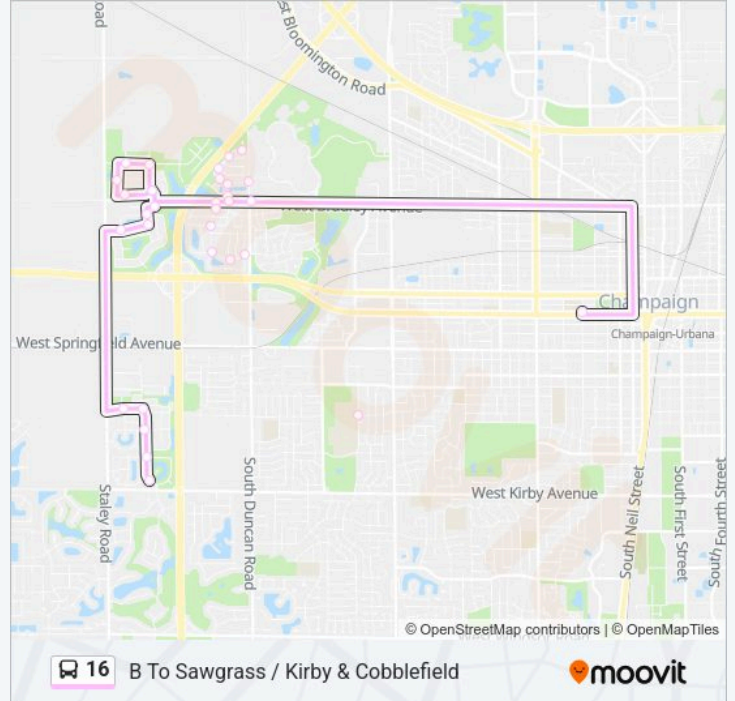

Bluegrass & Boca Vista (Se Corner)

16 bus Time Schedule

B To Sawgrass / Kirby & Cobblefield Route

Timetable:

Monday	1:28 PM
Tuesday	3:28 PM-3:33 PM
Wednesday	3:28 PM-3:33 PM
Thursday	3:28 PM-3:33 PM
Friday	3:28 PM-3:33 PM
Saturday	Not Operational
Sunday	Not Operational

16 bus Info

Direction: B To Sawgrass / Kirby & Cobblefield

Stops: 32

Trip Duration: 24 min

Line Summary:

- Bluegrass & Boulder Ridge (Se Corner)
- Boulder Ridge & Peppermill (North Side)
- Farley & West Ridge (Nw Corner)
- Peppermill & Pebblebrook (South Side)
- Pebblebrook & Bluegrass (Sw Corner)
- Bluegrass & Summersage (Nw Corner)
- Switchgrass & Trailway (Nw Corner)
- Switchgrass & Wildflower (Nw Corner)
- Wildflower & Trailway (Ne Corner)
- Inverness & Prestwick Pt (Sw Corner)
- Cobblefield & Inverness (Sw Corner)
- Cobblefield & Crail (Nw Corner)
- Cobblefield & Englewood (Nw Corner)
- Cobblefield & Bridge Point Ln (Nw)