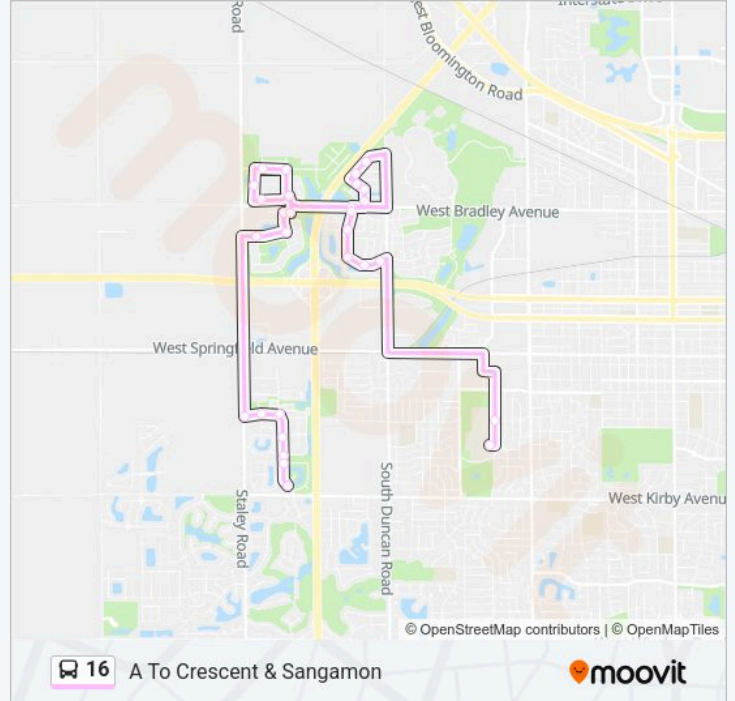

Direction: B To Boulder Ridge / Sawgrass

Stops: 15

Trip Duration: 35 min

Line Summary:

Direction: A To Crescent & Sangamon

30 stops

[VIEW LINE SCHEDULE](#)

- Cobblefield & Bridge Point Ln (Se)
- Cobblefield & Englewood (Se Corner)
- Cobblefield & Glenn Brooke (Se Corner)
- Cobblefield & Crail (Se Corner)
- Cobblefield & Inverness (Se Corner)
- Inverness & Prestwick Pt (Ne Corner)
- Staley & Inverness (Ne Corner)
- Wildflower & Trailway (Sw Corner)
- Switchgrass & Wildflower (Se Corner)
- Summersage & Switchgrass (Se Corner)
- Bluegrass & Summersage (Sw Corner)
- Bluegrass & Boca Vista (Se Corner)
- Bluegrass & Boulder Ridge (Se Corner)
- Boulder Ridge & Peppermill (North Side)
- Farley & West Ridge (Nw Corner)
- Peppermill & Pebblebrook (South Side)
- Pebblebrook & Bluegrass (Sw Corner)
- Crestwood & Bradley (Sw Corner)

Direction: A To Crescent & Sangamon

Stops: 30

Trip Duration: 28 min

Line Summary:

Alpine & Timberline (Se Corner)

Valerie & Alpine (Se Corner)

Valerie & Meaghan (Ne Corner)

Bonnie Blair & Amy (Se Corner)

Bonnie Blair & Gold Medal (Se Corner)

Crestwood & Edward Hoffman (Nw Corner)

Crestwood & Katie Lynn (Nw Corner)

Crestwood & Clayton (Nw Corner)

Clayton & Bellerieve (Sw Corner)

Clayton & Creve Coeur (Sw Corner)

Crescent & William (West Side)

Jefferson Middle School

Direction: A To Harris & Harvard

22 stops

[VIEW LINE SCHEDULE](#)

Cobblefield & Bridge Point Ln (Se)

Cobblefield & Englewood (Se Corner)

Cobblefield & Glenn Brooke (Se Corner)