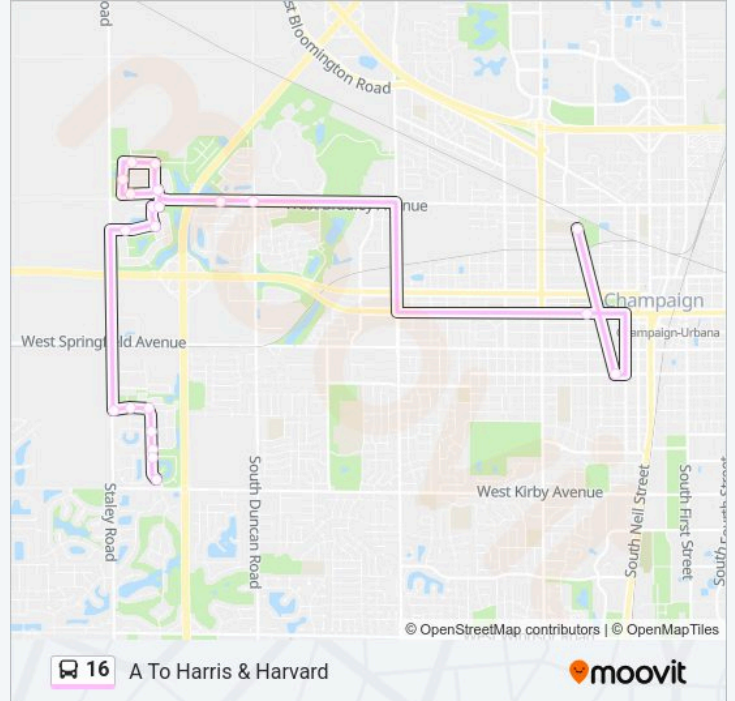

Peppermill & Pebblebrook (South Side)

Pebblebrook & Bluegrass (Sw Corner)

16 bus Time Schedule

A To Harris & Harvard Route Timetable:

Monday	7:00 AM
Tuesday	7:00 AM
Wednesday	7:00 AM
Thursday	7:00 AM
Friday	7:00 AM
Saturday	Not Operational
Sunday	Not Operational

16 bus Info

Direction: A To Harris & Harvard

Stops: 22

Trip Duration: 45 min

Line Summary:

Crestwood & Bradley (Sw Corner)

Bradley & Duncan (Sw Corner)

University & Lynn (Sw Corner)

Edison Middle School

Franklin Middle School (East Side)

Direction: B To Sawgrass / Kirby & Cobblefield

32 stops

[VIEW LINE SCHEDULE](#)

Central High

Crescent & William (West Side)

Clayton & Creve Coeur (Ne Corner)