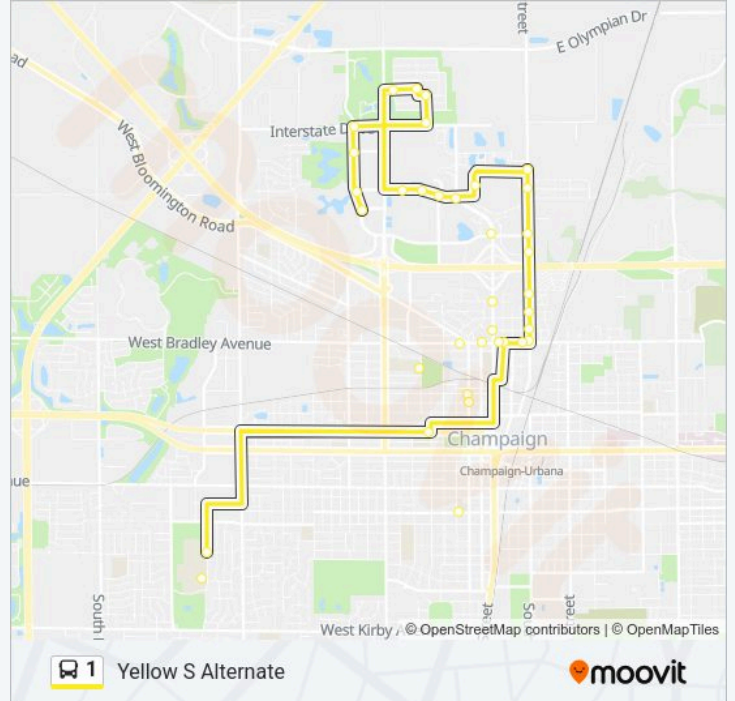

**1 Line****Yellow S Alternate**[Get The App](#)

The 1 bus line Yellow S Alternate has one route. For regular weekdays, their operation hours are:

(1) Alternate: 7:00 AM-7:20 AM

Use the Moovit App to find the closest 1 bus station near you and find out when is the next 1 bus arriving.

**Direction: Alternate**

36 stops

[VIEW LINE SCHEDULE](#)

Baytowne & Boardwalk (Se Corner)  
Boardwalk & Town Center (Se Corner)  
Boardwalk & Meijer Dr. (Se Corner)  
Boardwalk & Interstate (Se Corner)  
Newton & Nobel (Sw Corner)  
Newton & Leggett (Sw Corner)  
Bardeen & Toalson (Sw Corner)  
Toalson & Interstate (Nw Corner)  
Town Center at Target (Sw Corner)  
Town Center & Menards (Sw Corner)  
Town Center & Moreland (Sw Corner)  
Town Center & Neil (Sw Corner)  
Market Place West (East Side)  
Neil & Marketview (Nw Corner)  
Mkt Plc North Ent & Market (Nw)  
Market & Paul (Nw Corner)  
Market & Marketview (Nw Corner)  
Barnes & Noble Books (Nw)  
Neil & Edgebrook (Nw Corner)  
Market & Tulip Tree (West Side Shelter)  
Neil & Garwood (Nw Corner)

**1 bus Time Schedule**

Alternate Route Timetable:

Monday	7:00 AM-7:20 AM
Tuesday	7:00 AM-7:20 AM
Wednesday	7:00 AM-7:20 AM
Thursday	7:00 AM-7:20 AM
Friday	7:00 AM-7:20 AM
Saturday	Not Operational
Sunday	Not Operational

**1 bus Info**

**Direction:** Alternate

**Stops:** 36

**Trip Duration:** 32 min

**Line Summary:**

- Market & Tower (West Side)
- Market at Bristol Park (Nw Corner)
- Market & Bradley (Nw Corner)
- Bradley & Champaign (Ne Corner)
- Bradley & Hickory (Ne Corner)
- Bradley & Neil (Ne Corner)
- Randolph & Bradley (Ne Corner)
- Bradley & State (Nw Far Side)
- Franklin Middle School (West Side)
- State & Vine (Sw Corner)
- State & Columbia (Nw Corner)
- Church & Lynn (Nw Far Side)
- Edison Middle School
- Crescent & William (West Side)
- Jefferson Middle School