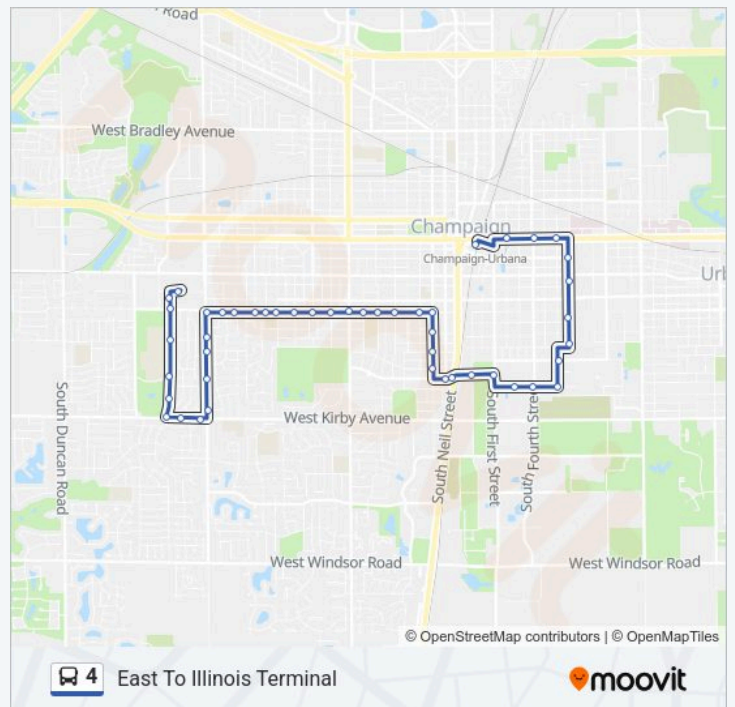

John & James (Sw Corner)

John & Mckinley (Sw Corner)

John & Willis (Sw Corner)

John & Prospect (Sw Corner)

John & Pine (Sw Corner)

John & New (Sw Corner)

John & Lynn (Sw Corner)

John & Prairie (Sw Corner)

State & John (Sw Corner)

State & William (Nw Corner)

State & Stange (Nw Corner)

State & Avondale (Nw Corner)

Hessel & Randolph (South Side)

Neil & Hessel (Sw Corner)

Wednesday	7:03 AM-6:10 PM
Thursday	7:03 AM-6:10 PM
Friday	7:03 AM-6:10 PM
Saturday	Not Operational
Sunday	Not Operational

4 bus Info

Direction: East To Illinois Terminal

Stops: 47

Trip Duration: 34 min

Line Summary:

Stadium & Oak (Sw Corner)

First & Stadium (Sw Corner)

Activities & Recreation (South Side)

Fourth & Peabody (Sw Corner)

Sixth & Peabody (Sw Corner)

Sixth & Gregory (Se Corner)

Armory & Wright (Ne Far Side)

Transit Plaza

Wright & Healey (East Side)

White & Wright (Se Corner)

University & Sixth (Nw Far Side)