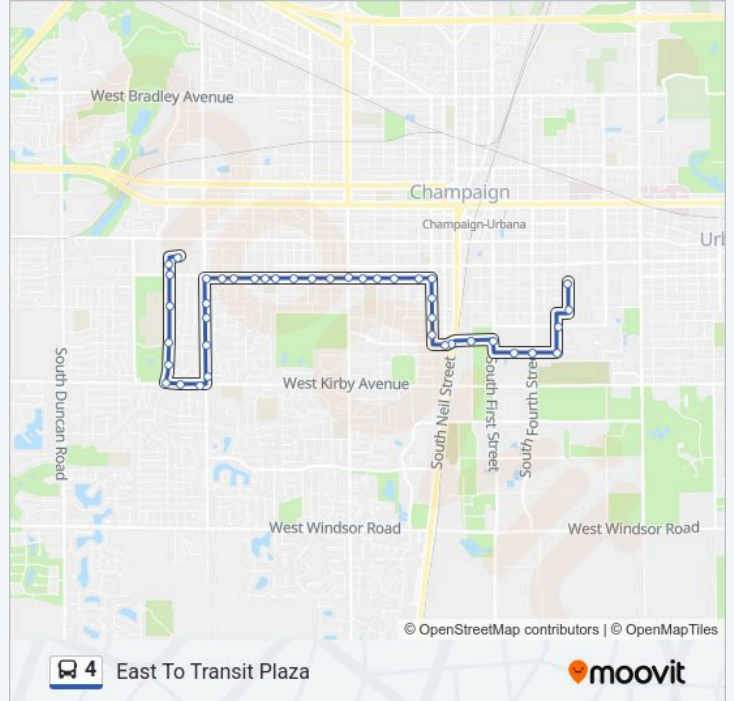

Line Summary:

John & Fair (Sw Corner)

John & Draper (Sw Corner)

John & Garfield (Sw Corner)

John & Russell (Sw Corner)

John & James (Sw Corner)

John & Mckinley (Sw Corner)

John & Willis (Sw Corner)

John & Prospect (Sw Corner)

John & Pine (Sw Corner)

John & New (Sw Corner)

John & Lynn (Sw Corner)

John & Prairie (Sw Corner)

State & John (Sw Corner)

State & William (Nw Corner)

State & Stange (Nw Corner)

State & Avondale (Nw Corner)

Hessel & Randolph (South Side)

Neil & Hessel (Sw Corner)

Stadium & Oak (Sw Corner)

First & Stadium (Sw Corner)

Activities & Recreation (South Side)

Fourth & Peabody (Sw Corner)

Sixth & Peabody (Sw Corner)

Sixth & Gregory (Se Corner)

Armory & Wright (Ne Far Side)

Transit Plaza

4 bus time schedules and route maps are available in an offline PDF at moovitapp.com. Use the Moovit App to see live bus times, train schedule or subway schedule, and step-by-step directions for all public transit in Champaign - Urbana, IL.