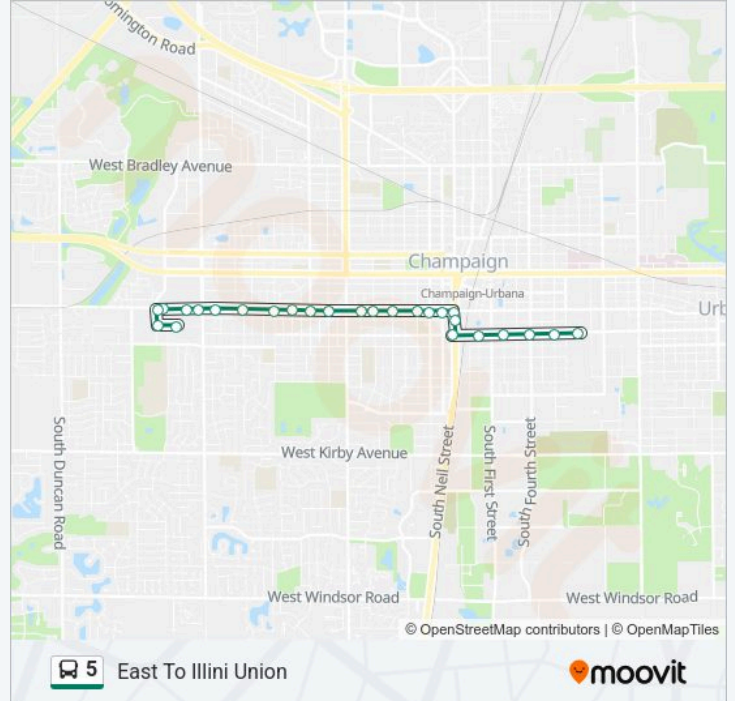

**5 bus Info**

**Direction:** East To Illini Union

**Stops:** 26

**Trip Duration:** 16 min

**Line Summary:**

- Randolph & Springfield (Sw Corner)
- Neil & Springfield (Sw Corner)
- Neil & Healey (Nw Corner)
- Green & Neil (Nw Far Side)
- Green & Locust (Sw Corner)
- Green & Second (Sw Corner)
- Green & Fourth (Sw Corner)
- Green & Sixth (Sw Corner)
- Illini Union