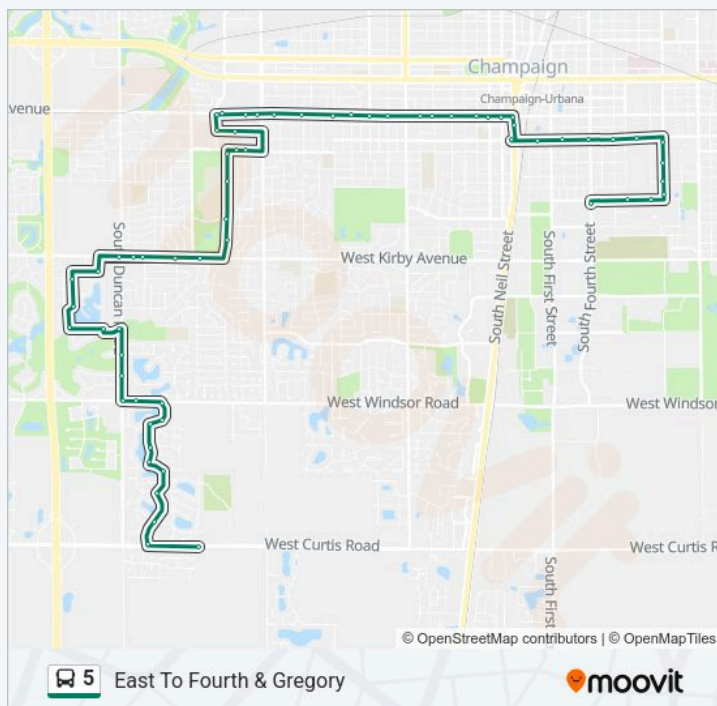

Coventry & Roxford (Se Corner)

Halifax & Maynard (Sw Corner)

Kirby & Duncan (Sw Corner)

Kirby & Bellepark (Sw Corner)

Kirby & Stratford (Sw Corner)

**5 bus Time Schedule**

East To Fourth & Gregory Route Timetable:

Monday	6:36 AM-8:24 AM
Tuesday	6:36 AM-8:24 AM
Wednesday	6:36 AM-8:24 AM
Thursday	6:36 AM-8:24 AM
Friday	6:36 AM-8:24 AM
Saturday	Not Operational
Sunday	Not Operational

**5 bus Info**

**Direction:** East To Fourth & Gregory

**Stops:** 64

**Trip Duration:** 39 min

**Line Summary:**

Kirby & Scottsdale (Sw Corner)

Kirby & Carolyn (Sw Corner)

Crescent & Greendale (Se Corner)

Crescent & Sangamon (Se Corner)

Crescent & William (Se Corner)