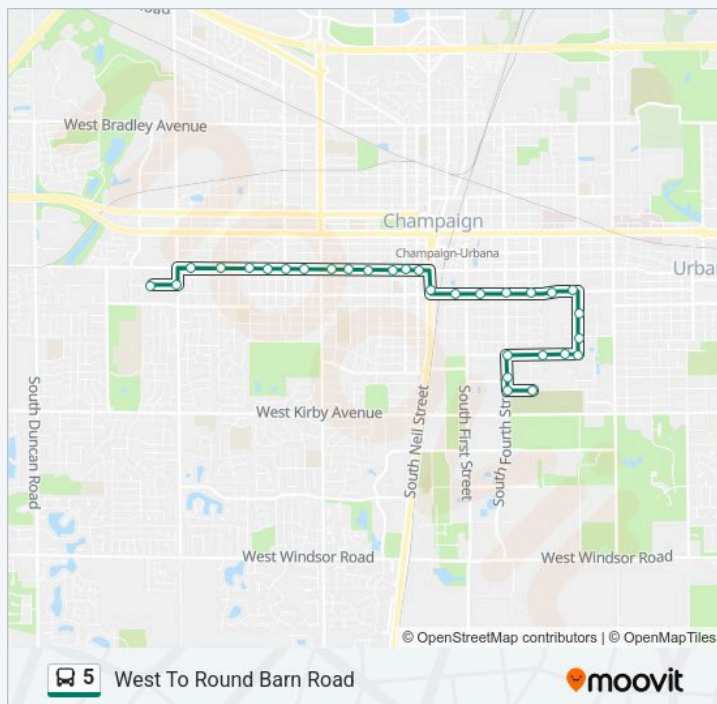

Crescent & Parkdale (Se Corner)

Mayfair & Broadmoor (Se Corner)

Mayfair & Georgetown (Se Corner)

Mayfair & Lincolnshire (Se Corner)

Kirby & Mayfair (Se Corner)

**Direction: West To Round Barn Road**

30 stops

Springfield & Vandoren (Ne Corner)

Springfield & Willis (Ne Corner)

Springfield & Mckinley (Ne Corner)

Springfield & James (Ne Corner)

Springfield & Russell (Ne Corner)

**5 bus Time Schedule**

West To Round Barn Road Route Timetable:

Monday	5:05 PM
Tuesday	5:05 PM
Wednesday	5:05 PM
Thursday	5:05 PM
Friday	5:05 PM
Saturday	Not Operational
Sunday	Not Operational

**5 bus Info**

**Direction:** West To Round Barn Road

**Stops:** 30

**Trip Duration:** 25 min

**Line Summary:**

Springfield & Royal Ct. (Ne Corner)

Springfield & Mattis (Ne)

Mattis & Round Barn (Nw Corner)

Round Barn Road

**Direction: West To Curtis & Wynstone**

63 stops

[VIEW LINE SCHEDULE](#)