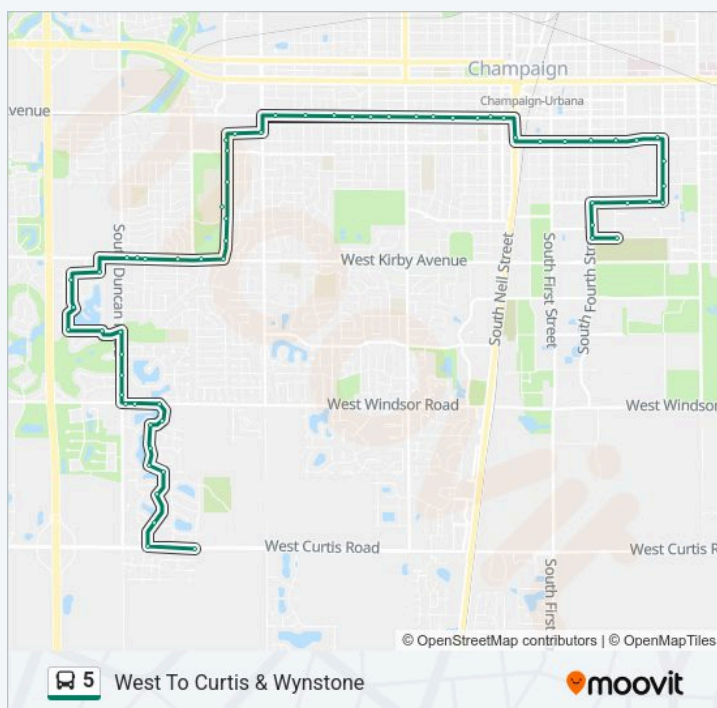

Springfield & Willis (Ne Corner)

Springfield & Mckinley (Ne Corner)

Springfield & James (Ne Corner)

**5 bus Time Schedule**

West To Curtis & Wynstone Route Timetable:

Monday	1:36 PM-5:45 PM
Tuesday	2:20 PM-5:45 PM
Wednesday	2:20 PM-5:45 PM
Thursday	2:20 PM-5:45 PM
Friday	2:20 PM-5:45 PM
Saturday	Not Operational
Sunday	Not Operational

**5 bus Info**

**Direction:** West To Curtis & Wynstone

**Stops:** 63

**Trip Duration:** 33 min

**Line Summary:**

Springfield & Russell (Ne Corner)

Springfield & Royal Ct. (Ne Corner)

Springfield & Mattis (Ne)