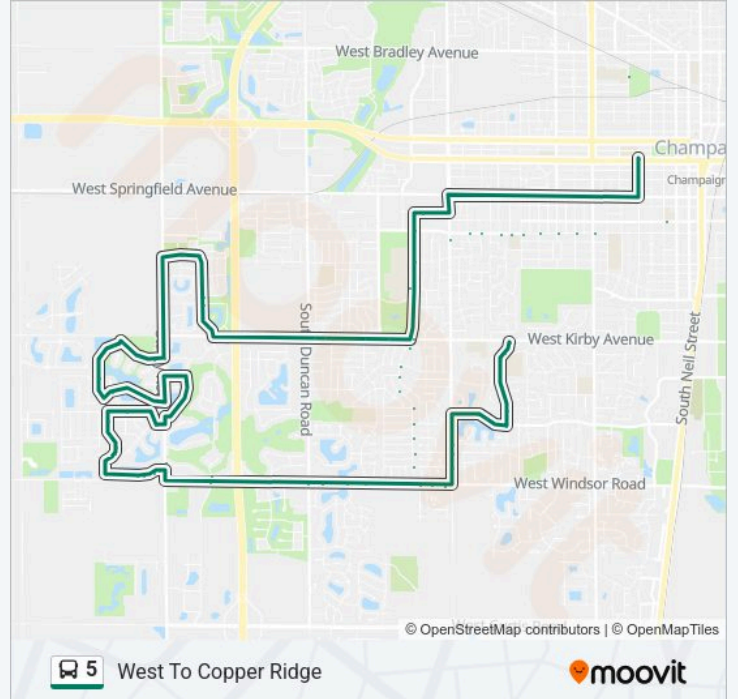

Brittany Trail & Southford Trace W (Sw)

Brittany Trail & Southford (Sw Corner)

Pinecrest & Staley (Se Corner)

Bentbrook & Golf Creek (Nw Corner)

Bentbrook & Staley (Ne Corner)

Crossgate & Ironwood Ln (Ne Corner)

Crossgate & Crossgate Ct. (Ne Corner)

Crossgate & Charwick (North Side)

Mullikin & Crossgate (Ne Corner)

Mullikin & Doverbrook (Se Corner)

Mullikin & Stonebridge (Nw Corner)

Mullikin & Remington Way (Nw Corner)

Mullikin & Ironwood (Nw Corner)

Mullikin & Villa (Nw Corner)

Mullikin & Copper Ridge (Nw Corner)

Copper Ridge & Copper (Sw Corner)

Copper Ridge & Ironwood (South Side)

Copper Ridge & Sand (South Side)

Copper Ridge & Blackhawk (South Side)

Farhills & Staley (Sw Corner)

Windsor & Farmington (Sw Corner)

Windsor & Fields South (Sw Corner)

Fields South & Farhills (Se Corner)

Windsor & Wendover (Sw Corner)

Windsor & Duncan (Sw Corner)

Windsor & Lakewood (Sw Corner)