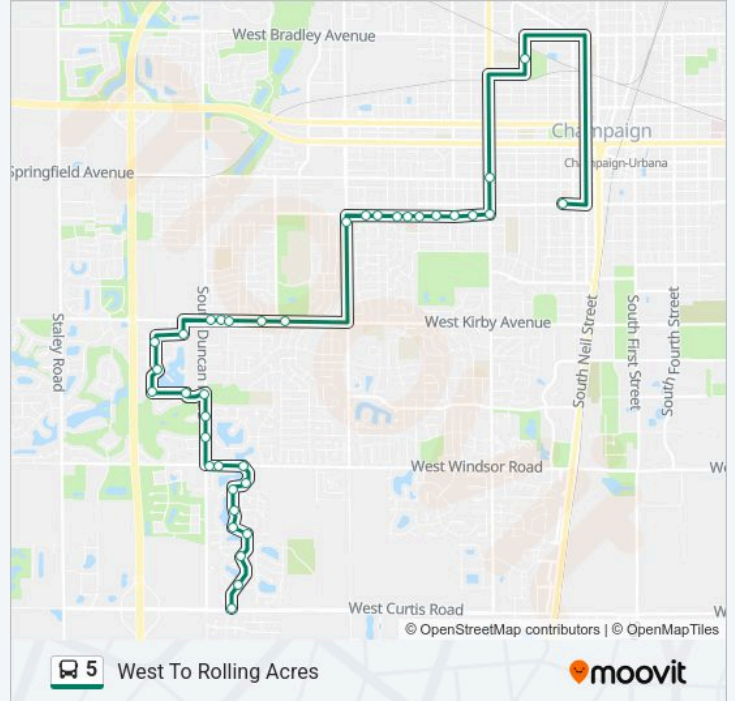

Kirby & Duncan (Ne Corner)

Halifax & Maynard (Nw Corner)

Coventry & Roxford (Nw Corner)

Coventry & Maynard (Nw Corner)

Lakeshore & Maynard (Nw Corner)

Moraine & Lake Shore (Sw Corner)

Duncan & Stoneybrook (Sw Corner)

Duncan & Prairie Meadow (Nw Corner)

Duncan & Valleybrook (Nw Corner)

Windsor & Duncan (Se Far Side)

Windsor & Lakewood (Sw Corner)

Windsor & Cherry Hills (Sw Corner)

Cherry Hills & Applewood (Ne Corner)

Cherry Hills & Lakeview (Sw Far Side)

Lakeview & Worthington (Nw Corner)

Lakeview & Wedgewood (Se Corner)

Wedgewood & Timbergate (Sw Corner)

Timbergate & Cherry Hills (Nw Corner)

Cherry Hills & Pine Valley (Nw Corner)

Cherry Hills & Curtis (Nw Corner)

Direction: East To Vet-Med

71 stops

[VIEW LINE SCHEDULE](#)

Curtis & Wynstone (Ne Corner)

Duncan & Rolling Acres (Se Far Side)

Rolling Acres & Marjorie (Sw Corner)

Rolling Acres & Valkar Dr. (Sw Corner)

5 bus Time Schedule