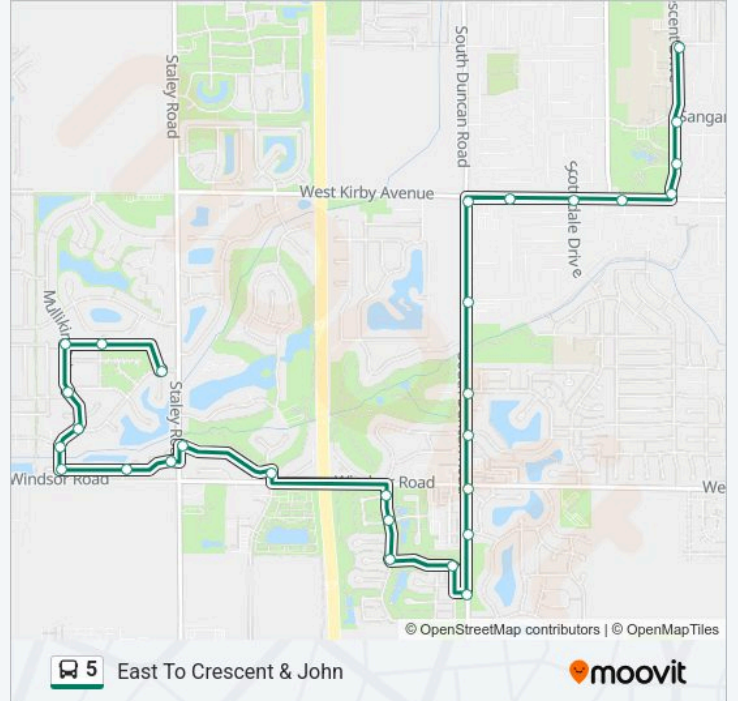

Stops: 29

Trip Duration: 20 min

Line Summary:

Duncan & Valleybrook (Se Corner)

Duncan & Prairie Meadow (Se Corner)

Duncan & Southwood (Se Corner)

Kirby & Duncan (Se Corner)

Kirby & Stratford (Sw Corner)

Kirby & Scottsdale (Sw Corner)

Kirby & Carolyn (Sw Corner)

Kirby & Crescent (Ne Far Side)

Crescent & Greendale (Se Corner)

Crescent & Sangamon (Se Corner)

Crescent & William (Se Corner)

5 bus time schedules and route maps are available in an offline PDF at moovitapp.com. Use the Moovit App to see live bus times, train schedule or subway schedule, and step-by-step directions for all public transit in Champaign - Urbana, IL.

© 2025 Moovit - All Rights Reserved