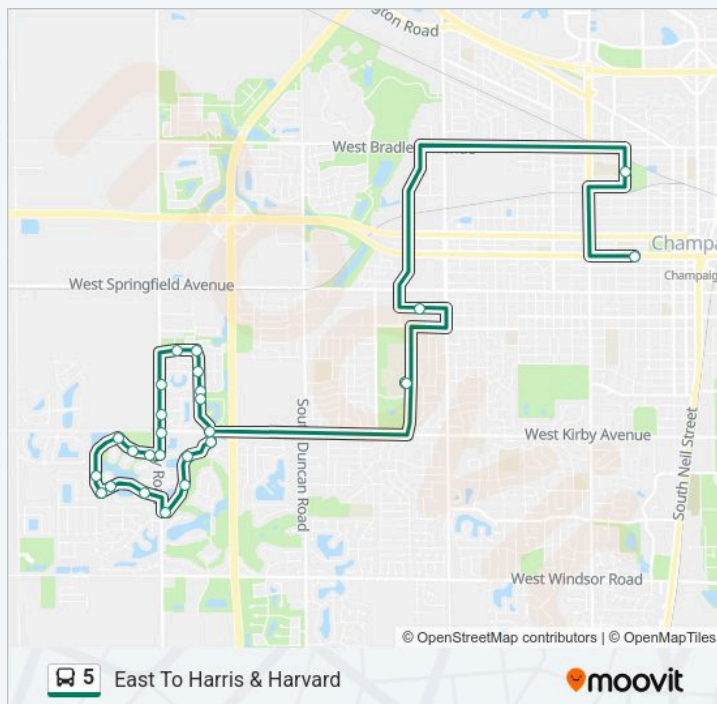

University & Lynn (Sw Corner)

5 bus Time Schedule

East To Harris & Harvard Route Timetable:

Monday	7:02 AM
Tuesday	7:02 AM
Wednesday	7:02 AM
Thursday	7:02 AM
Friday	7:02 AM
Saturday	Not Operational
Sunday	Not Operational

5 bus Info

Direction: East To Harris & Harvard

Stops: 25

Trip Duration: 49 min

Line Summary:

Kirby & Mayfair (Se Corner)

Kirby & Waverly (Ne Corner)

Kirby & Mattis (Ne Corner)

Direction: East To Crescent & John

29 stops

[VIEW LINE SCHEDULE](#)

Crossgate & Ironwood Ln (Ne Corner)

Crossgate & Charwick (North Side)

Mullikin & Crossgate (Ne Corner)

Mullikin & Stonebridge (Nw Corner)

Mullikin & Ironwood (Se Corner)