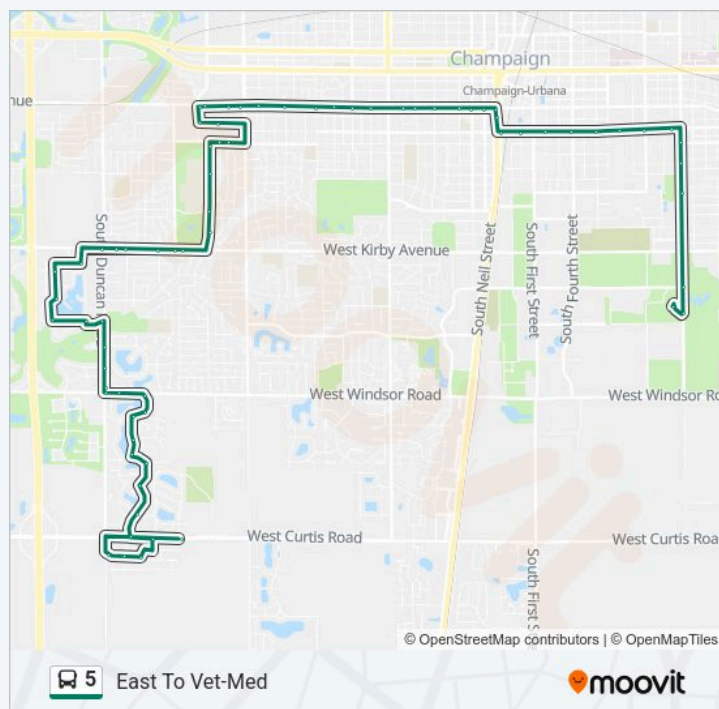

Moraine & Lake Shore (Se Corner)

Lakeshore & Maynard (Ne Corner)

Coventry & Maynard (Se Corner)

Coventry & Roxford (Se Corner)

Halifax & Maynard (Sw Corner)

Kirby & Duncan (Sw Corner)

Kirby & Bellepark (Sw Corner)

Kirby & Stratford (Sw Corner)

Kirby & Scottsdale (Sw Corner)

Kirby & Kenwood (South Side)

Kirby & Carolyn (Sw Corner)

Crescent & Greendale (Se Corner)

Crescent & Sangamon (Se Corner)

Crescent & William (Se Corner)

Crescent & John (Se)

John & Hollycrest (Sw Corner)

Saturday

Not Operational

Sunday

Not Operational

5 bus Info

Direction: East To Vet-Med

Stops: 71

Trip Duration: 50 min

Line Summary:

John & Frank (Sw Corner)

Round Barn Road

Round Barn & Country Fair Dr. (Ne)

Springfield & Country Fair Dr. (Se)

Springfield & Country Fair Dr. (Se Far)