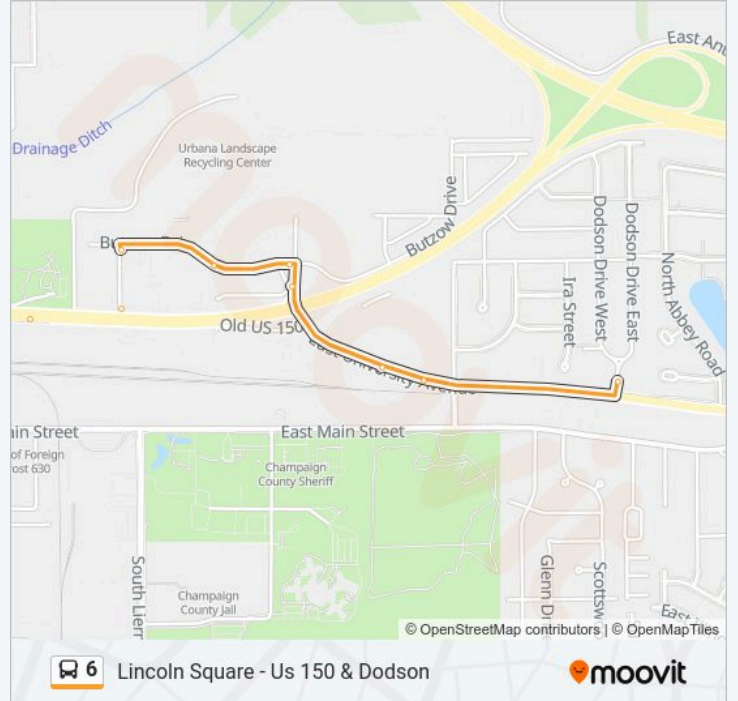

University & Fair (Sw Corner)

6 bus Time Schedule

Lincoln Square - Us 150 & Dodson Route Timetable:

Monday	6:09 AM - 5:33 PM
Tuesday	6:09 AM - 5:33 PM
Wednesday	6:09 AM - 5:33 PM
Thursday	6:09 AM - 5:33 PM
Friday	6:09 AM - 5:33 PM
Saturday	Not Operational
Sunday	Not Operational

6 bus Info

Direction: Lincoln Square - Us 150 & Dodson

Stops: 59

Trip Duration: 31 min

Line Summary:

University & Draper (Sw Corner)
University & Russell (Sw Corner)
University & James (Sw Corner)
University & Mckinley (Sw Corner)
University & Willis (Sw Corner)
University & Prospect (Sw Corner)
University & New (Se Far Side)
University & Lynn (Sw Corner)
University & Elm (Sw Corner)
University & Prairie (Sw Corner)
University & Randolph (Sw Corner)
University & Neil (Sw Corner)
Illinois Terminal
University & Second (Se Far Side)
University & Fourth (Sw Corner)
University & Sixth (Sw Corner)
Park & Wright (Se Far Side)
Park & Romine (Sw Corner)
Goodwin & Park (Sw Corner)
University & Goodwin (Se Far Side)
Lincoln & Church (Se Corner)
Church & Busey (Sw Corner)
Coler & Church (Sw Corner)
Church & Orchard (Sw Corner)
Park & Central (Sw Corner)
Broadway & Park (Sw Corner)
Broadway & University (Sw Far Side)
Broadway North Of Water (West Side)
Lincoln Square
Vine & Water (Se Corner)
University & Vine (Se Corner)
University & Maple (Sw Corner)

University & Sycamore (South Side)

University & Hickory (South Side)

University & Cottage Grove (Sw Corner)

Ambucs Park (South Side)

University & Lierman (Ne Far Side)

Butzow & Lierman (Se Corner)

Butzow at Guardian West (Ne Corner)

Guardian Dr. & Butzow (Sw Corner)

U.S. 150 & University (Nw Corner)

U.S. 150 & Dale (South Side)

Smith & U.S. 150 (Sw Corner)

U.S. 150 & Dodson (Ne Far Side)

Direction: Butzow & Lierman

45 stops

[VIEW LINE SCHEDULE](#)