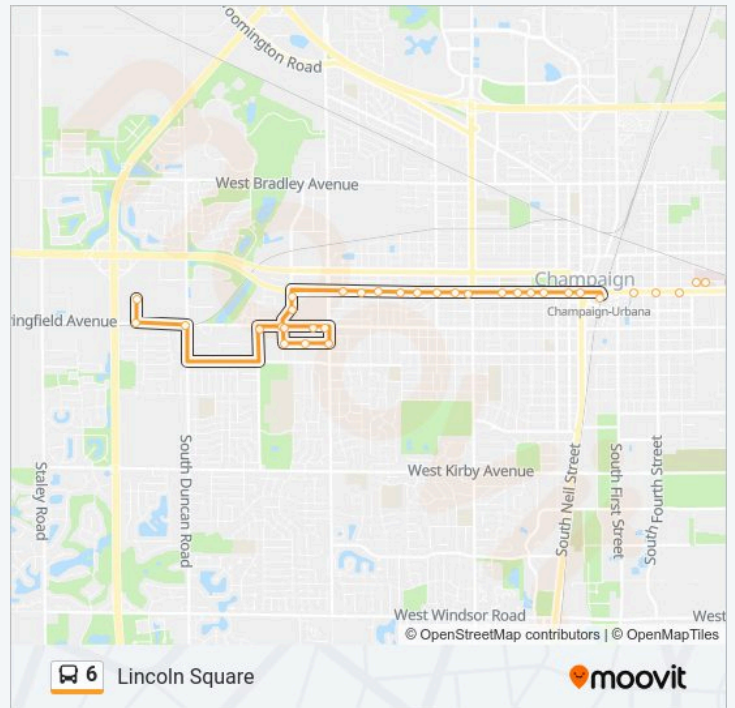

Ambucs Park (South Side)

University & Lierman (Ne Far Side)

Butzow & Lierman (Se Corner)

Direction: Us 150 & Dodson

16 stops

[VIEW LINE SCHEDULE](#)

Lincoln Square

6 bus Time Schedule

University & Randolph (Sw Corner)

University & Neil (Sw Corner)

Illinois Terminal

University & Second (Se Far Side)

University & Fourth (Sw Corner)

University & Sixth (Sw Corner)

Park & Wright (Se Far Side)

Park & Romine (Sw Corner)

Goodwin & Park (Sw Corner)

University & Goodwin (Se Far Side)

Lincoln & Church (Se Corner)

Church & Busey (Sw Corner)

Coler & Church (Sw Corner)

Church & Orchard (Sw Corner)

Direction: Lincoln Square

Stops: 44

Trip Duration: 20 min

Line Summary:

Park & Central (Sw Corner)

Broadway & Park (Sw Corner)

Broadway & University (Sw Far Side)

Broadway North Of Water (West Side)

Lincoln Square