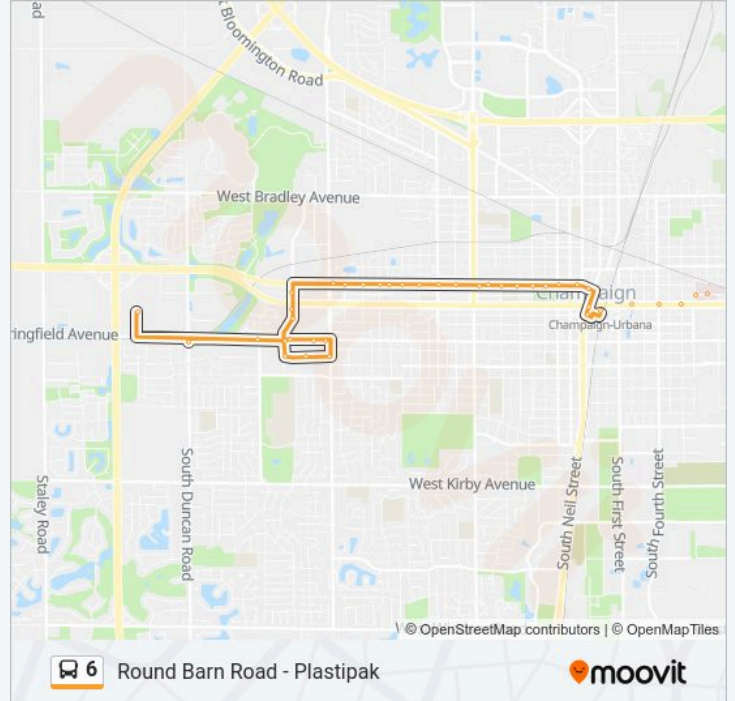

Broadway & Park (Nw Far Side)

Park & Central (Ne Corner)

Church & Orchard (Ne Corner)

Coler & Church (Ne Corner)

Church & Busey (Ne Corner)

Lincoln & Church (Sw Far Side)

Campus Circle (North Side)

University & Goodwin (Ne Corner)

Goodwin & Park (Nw Far Side)

Park & Romine (North Side)

Park & Wright (Ne Corner)

University & Sixth (Nw Far Side)

University & Fourth (Ne Corner)

University & Second (Ne Corner)

Illinois Terminal

Walnut & Logan (Ne Corner)

Walnut & University (Se Corner)

Main & Fremont (Ne Corner)

Church & Neil (Nw Far Side)

Church & State (Ne Corner)

Church & Prairie (Ne Corner)

Church & Elm (Ne Corner)

Church & Lynn (Nw Far Side)

Church & New (Ne Corner)

Church St. (North Side)

Church & Prospect (Ne Corner)

Church & Willis (Ne Corner)

Church & Mckinley (Ne Corner)

Church & James (Ne Corner)

Church & Russell (Ne Corner)

Church & Garfield (Ne Corner)

Church & Draper (Ne Corner)