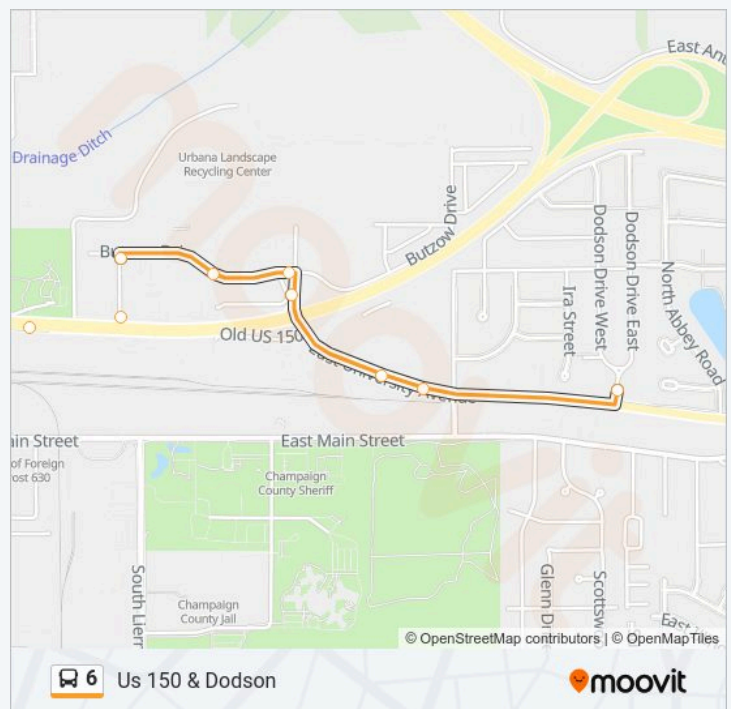

Friday 7:24 AM - 7:40 AM

Saturday Not Operational

Sunday Not Operational

6 bus Info

Direction: Us 150 & Dodson

Stops: 16

Trip Duration: 8 min

Line Summary:

Direction: Lincoln Square

44 stops

[VIEW LINE SCHEDULE](#)

Plastipak (South Side)

Springfield at Plastipak (Nw Corner)

Springfield & Duncan (Sw Corner)

Springfield & Kenwood (Se Corner)

Springfield & Country Fair Dr. (Sw)

Springfield at Round Barn (Sw Corner)

Springfield & Mattis (Sw Corner)

6 bus Time Schedule

Lincoln Square Route Timetable:

Monday 6:20 AM - 7:15 PM

Tuesday 6:20 AM - 7:15 PM

Wednesday 6:20 AM - 7:15 PM

Thursday 6:20 AM - 7:15 PM