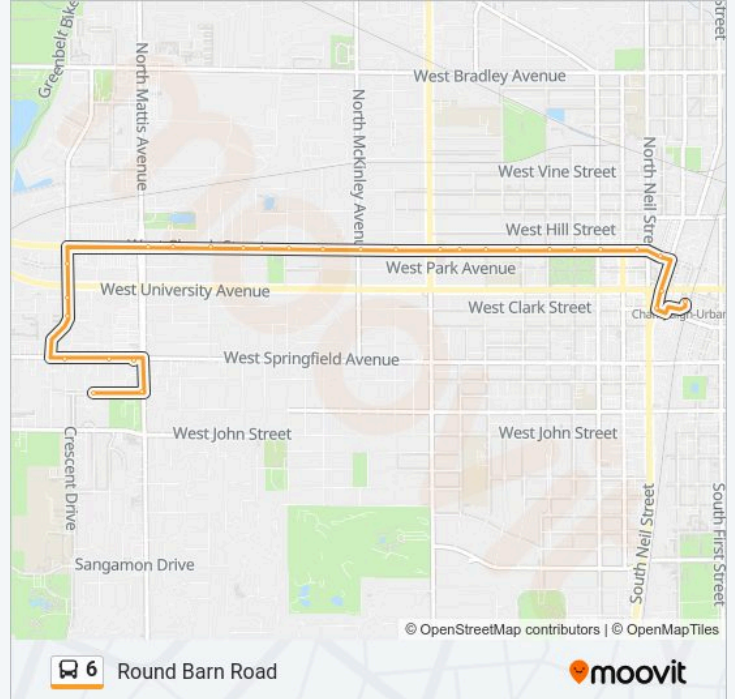

Lincoln Square

Broadway North Of Water (East Side)

Broadway & University (Se Corner)

Broadway & Park (Nw Far Side)

Park & Central (Ne Corner)

Church & Orchard (Ne Corner)

Coler & Church (Ne Corner)

Church & Busey (Ne Corner)

Lincoln & Church (Sw Far Side)

Campus Circle (North Side)

University & Goodwin (Ne Corner)

Goodwin & Park (Nw Far Side)

Park & Romine (North Side)

Park & Wright (Ne Corner)

University & Sixth (Nw Far Side)

University & Fourth (Ne Corner)

University & Second (Ne Corner)

Illinois Terminal

Walnut & Logan (Ne Corner)

Walnut & University (Se Corner)

Main & Fremont (Ne Corner)

Church & Neil (Nw Far Side)

Church & State (Ne Corner)

Church & Prairie (Ne Corner)

Church & Elm (Ne Corner)

Church & Lynn (Nw Far Side)

Church & New (Ne Corner)

Church St. (North Side)

Church & Prospect (Ne Corner)

Church & Willis (Ne Corner)

Church & Mckinley (Ne Corner)

Church & James (Ne Corner)