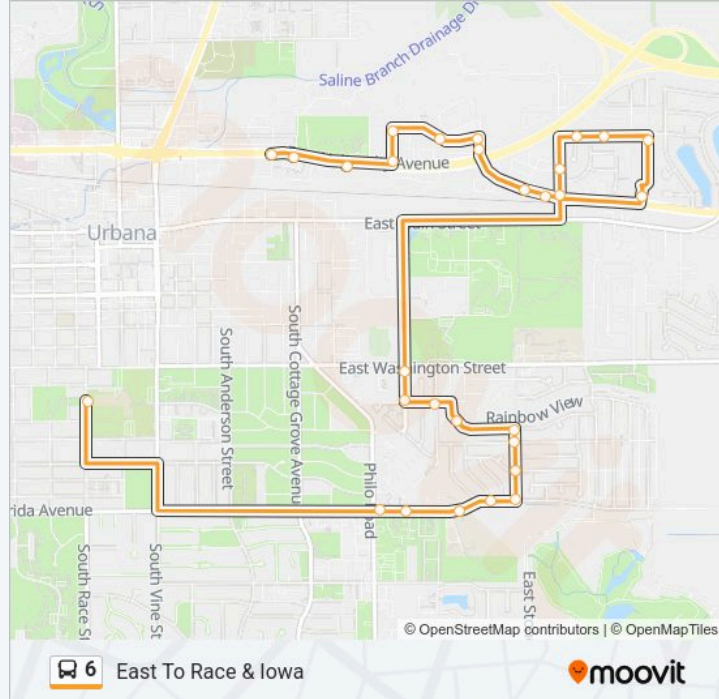

**6 Line**

**East To Race & Iowa**

Get The App

The 6 bus line (East To Race & Iowa) has 3 routes. For regular weekdays, their operation hours are:  
 (1) East To Race & Iowa: 7:15 AM (2) East To Edgewood: 2:28 PM-3:59 PM (3) West To Fairlawn & Vine: 8:18 AM  
 Use the Moovit App to find the closest 6 bus station near you and find out when is the next 6 bus arriving.

**Direction: East To Race & Iowa**

29 stops

[VIEW LINE SCHEDULE](#)

- University & Hickory (South Side)
- University & Cottage Grove (Sw Corner)
- Ambucs Park (South Side)
- University & Lierman (Ne Far Side)
- Butzow & Lierman (Se Corner)
- Butzow at Guardian West (Ne Corner)
- Guardian Dr. & Butzow (Sw Corner)
- U.S. 150 & University (Nw Corner)
- U.S. 150 & Dale (South Side)
- Smith & U.S. 150 (Sw Corner)
- U.S. 150 & Dodson (Ne Far Side)
- Dodson East & Slayback (Se Corner)
- Slayback & Ira (Nw Far Side)
- Slayback & Mcgee (Ne Corner)
- Smith & Carrie (Nw Corner)
- Smith & U.S. 150 (Nw Corner)
- Washington & Lierman (Sw Far Side)
- Lierman & Hunter (Nw Corner)
- Hunter & Lanore (Sw Corner)
- Country Squire Ct. (Nw)
- Country Squire & Kinch (Sw Corner)

**Direction:** East To Race & Iowa

**Stops:** 29

**Trip Duration:** 30 min

**Line Summary:**

Michigan & Kinch (Nw Corner)

Vermont & Kinch (Nw Corner)

Florida & Kinch (Nw Corner)

Florida & Curtiss (Ne Corner)

### Direction: East To Edgewood

47 stops

[VIEW LINE SCHEDULE](#)

Race & Indiana (Se Corner)

Urbana High School

Urbana High School

Main & Vine (Se Corner)

Main & Cottage Grove (Se Far Side)