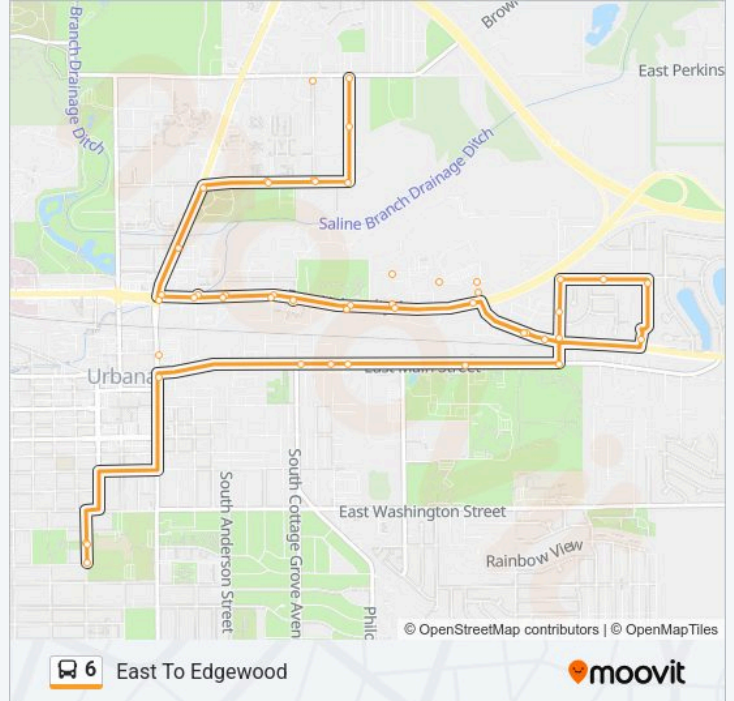

**Direction:** East To Race & Iowa

**Stops:** 29

**Trip Duration:** 30 min

**Line Summary:**

Michigan & Kinch (Nw Corner)

Vermont & Kinch (Nw Corner)

Florida & Kinch (Nw Corner)

Florida & Curtiss (Ne Corner)

U.S. 150 & Dale (Ne Corner)

University & Lierman (Ne Corner)

University & Hickory (Ne Corner)

Eastern & Kerr (Sw Corner)

Eastern (East Side)

### 6 bus Info

**Direction:** East To Edgewood

**Stops:** 47

**Trip Duration:** 19 min

**Line Summary:**

- Perkins & Eastern (Se Corner)
- University & Hickory (South Side)
- University & Lierman (Ne Far Side)
- Butzow at Guardian West (Ne Corner)
- Perkins & Carroll (Sw Far Side)
- U.S. 150 & University (Nw Corner)
- Smith & U.S. 150 (Sw Corner)
- Town & Country Apts. (North Side)
- Carroll & Kerr (Nw Corner)
- Vine & Water (Se Corner)
- University & Maple (Sw Corner)
- University & Sycamore (South Side)
- University & Cottage Grove (Sw Corner)
- Ambucs Park (South Side)
- U.S. 150 & Dale (South Side)
- U.S. 150 & Dodson (Ne Far Side)
- Dodson East & Slayback (Se Corner)
- Slayback & Ira (Nw Far Side)
- Slayback & Smith (Ne Corner)
- Smith & U.S. 150 (Nw Corner)
- U.S. 150 & University (Nw Far Side)
- Ambucs Park (North Side)
- University & Sycamore (Ne Corner)
- University & Maple (Ne Corner)
- University & Vine (Ne Corner)
- Cunningham & Crystal Lake (Se Corner)
- Kerr & Cunningham (Se Corner)
- Town & Country Apts. (South Side)
- Carroll & Kerr (Ne Corner)

**Direction: West To Fairlawn & Vine**

15 stops

[VIEW LINE SCHEDULE](#)

**6 bus Time Schedule**

West To Fairlawn & Vine Route Timetable:

Monday

8:18 AM

U.S. 150 & Dodson (Ne Far Side)