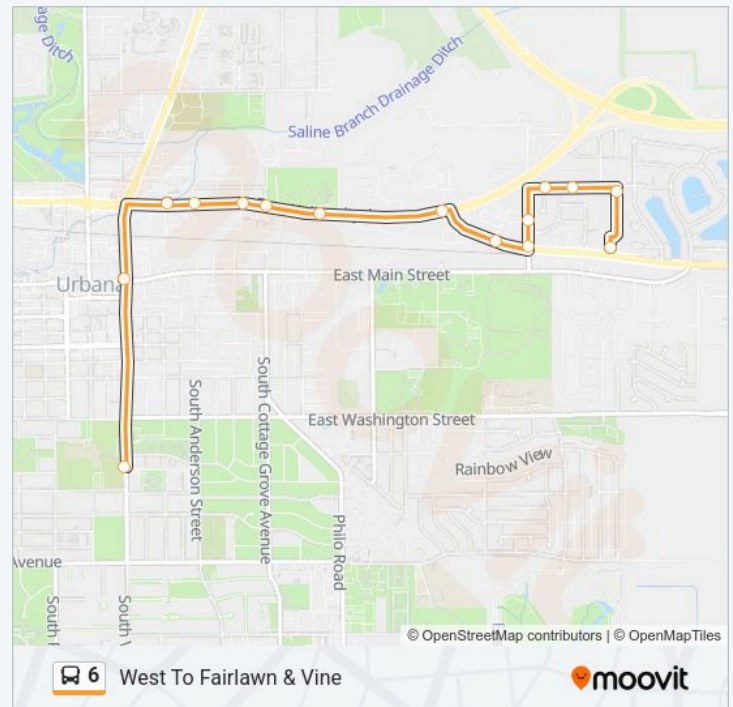

U.S. 150 & Dodson (Ne Far Side)

Dodson East & Slayback (Se Corner)

Slayback & Ira (Nw Far Side)

Slayback & Mcgee (Ne Corner)

Smith & Carrie (Nw Corner)

Smith & U.S. 150 (Nw Corner)

U.S. 150 & Dale (Ne Corner)

U.S. 150 & University (Nw Far Side)

Ambucs Park (North Side)

University & Cottage Grove (Ne Corner)

University & Hickory (Ne Corner)

University & Sycamore (Ne Corner)

University & Maple (Ne Corner)

Main & Vine (Nw Corner)

Urbana Middle School

Tuesday	8:18 AM
Wednesday	8:18 AM
Thursday	8:18 AM
Friday	8:18 AM
Saturday	Not Operational
Sunday	Not Operational

6 bus Info

Direction: West To Fairlawn & Vine

Stops: 15

Trip Duration: 12 min

Line Summary:

6 bus time schedules and route maps are available in an offline PDF at moovitapp.com. Use the Moovit App to see live bus times, train schedule or subway schedule, and step-by-step directions for all public transit in Champaign - Urbana, IL.

© 2025 Moovit - All Rights Reserved