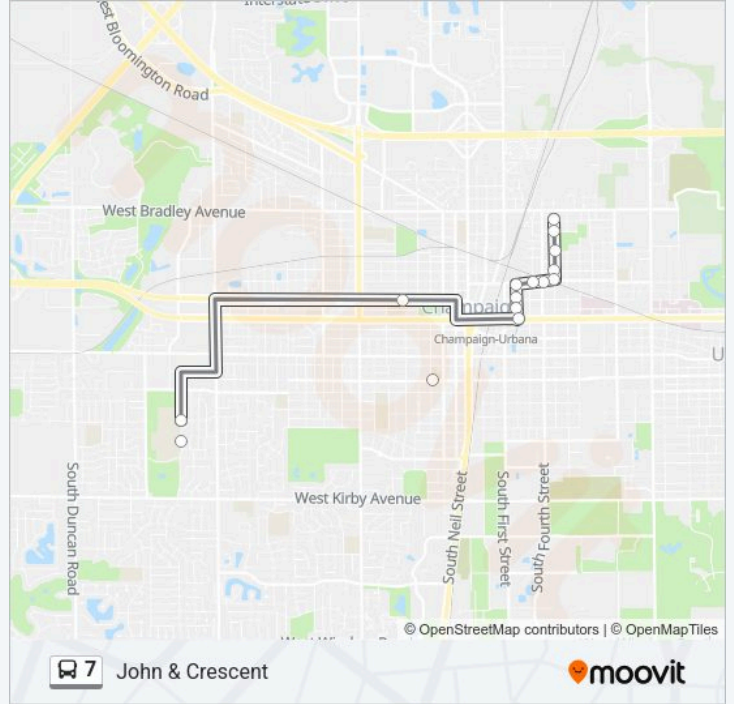

### John & Crescent

[Get The App](#)

The 7 bus line John & Crescent has one route. For regular weekdays, their operation hours are:

(1) John & Crescent: 7:05 AM-7:35 AM

Use the Moovit App to find the closest 7 bus station near you and find out when is the next 7 bus arriving.

#### Direction: John & Crescent

15 stops

[VIEW LINE SCHEDULE](#)

Fifth & Beardsley (Nw Corner)  
Fifth & Eureka (Nw Corner)  
Fifth & Grove (Nw Corner)  
Fifth & Columbia (Nw Corner)  
Fifth & Washington (Nw Corner)  
Washington & Fourth (Ne Corner)  
Washington & Phillips (Ne)  
Washington & Second (Sw Far Side)  
Second & Church (Nw Corner)  
Second & Park (Nw Corner)  
University & Second (Nw Corner)  
Edison Middle School  
Church & Lynn (Nw Far Side)  
Crescent & William (West Side)  
Jefferson Middle School

#### 7 bus Time Schedule

John & Crescent Route Timetable:

Monday	7:05 AM-7:35 AM
Tuesday	7:05 AM-7:35 AM
Wednesday	7:05 AM-7:35 AM
Thursday	7:05 AM-7:35 AM
Friday	7:05 AM-7:35 AM
Saturday	Not Operational
Sunday	Not Operational

#### 7 bus Info

**Direction:** John & Crescent

**Stops:** 15

**Trip Duration:** 22 min

**Line Summary:**

7 bus time schedules and route maps are available in an offline PDF at [moovitapp.com](https://moovitapp.com). Use the Moovit App to see live bus times, train schedule or subway schedule, and step-by-step directions for all public transit in Champaign - Urbana, IL.