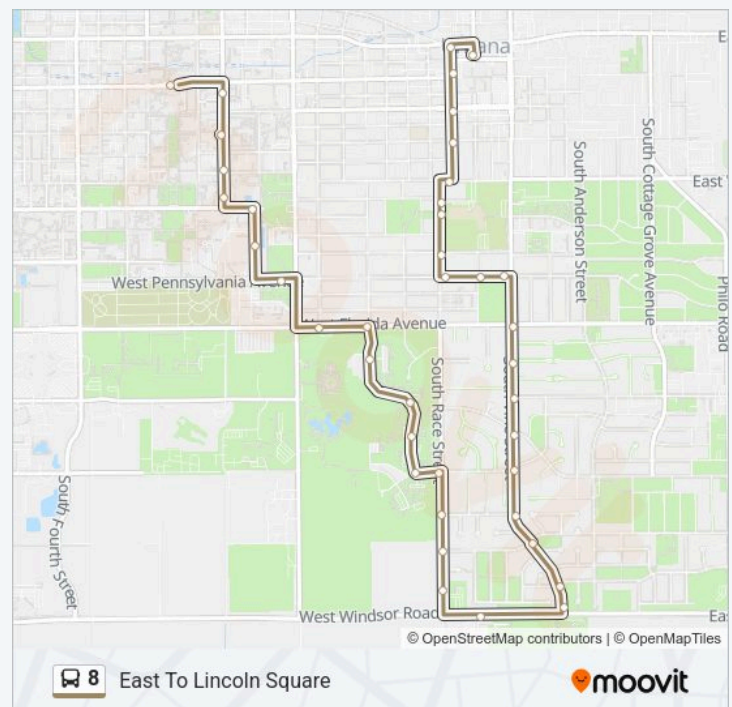

Penn & Broadway (Ne Corner)

East To Lincoln Square Route Timetable:

Monday	8:33 AM-6:13 PM
Tuesday	8:33 AM-6:13 PM
Wednesday	8:33 AM-6:13 PM
Thursday	8:33 AM-6:13 PM
Friday	8:33 AM-6:13 PM
Saturday	Not Operational
Sunday	Not Operational

8 bus Info

Direction: East To Lincoln Square

Stops: 40

Trip Duration: 24 min

Line Summary:

Pennsylvania & Race (Ne Corner)

Race & Michigan (Sw Corner)

Urbana High School

Race & Iowa (Se Corner)

Race & Washington (Sw Corner)

Race & Oregon (Se Corner)

Race & Illinois (Se Corner)

Green & Race (Ne Far Side)

Race & Main (Se Corner)

Lincoln Square

Direction: West To Transit Plaza

46 stops

[VIEW LINE SCHEDULE](#)

Lincoln Square

Vine & Green (Nw Corner)

Vine & Illinois (Nw Corner)

Illinois & Broadway (Ne Corner)

Race & Illinois (Sw Far Side)

Race & Oregon (Nw Corner)