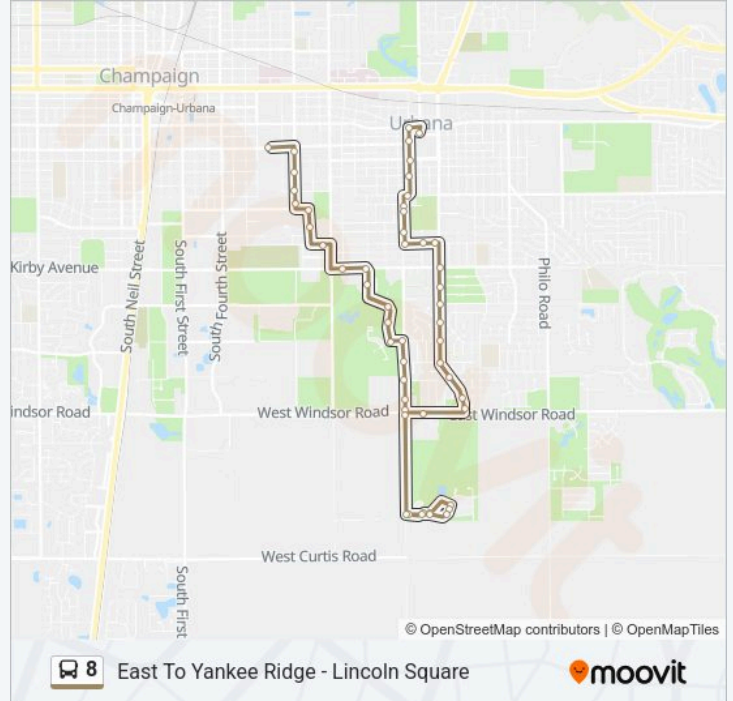

Sherwin & Pond Ridge (Se Corner)

Sherwin & Sherwin Cir 2 (Nw Corner)

Sherwin & Sherwin Cir. (Nw Corner)

Sherwin & Persimmon (Ne Corner)

Race & Sherwin (Se Corner)

Race & Windsor (Se Corner)

Clark Lindsey Village (South Side)

Windsor & Vine (Ne Far Side)

Vine & Scovill (Se Corner)

Vine & Mchenry (Se Corner)

Vine & Holmes (East Side)

Vine & George Huff (Se Corner)

Vine & Mumford (Se Corner)

Vine & Colorado (Se Corner)

Vine & Burkwood Ct. (Se Corner)

Florida & Vine (Se Corner)

Penn & Vine (Nw Far Side)

Penn & Broadway (Ne Corner)

Pennsylvania & Race (Ne Corner)

Race & Michigan (Sw Corner)

Urbana High School

Race & Iowa (Se Corner)

Race & Washington (Sw Corner)

Race & Oregon (Se Corner)

Race & Illinois (Se Corner)

Green & Race (Ne Far Side)

Race & Main (Se Corner)

Lincoln Square

8 East To Yankee Ridge - Lincoln Square

Direction: East To Lincoln Square

40 stops