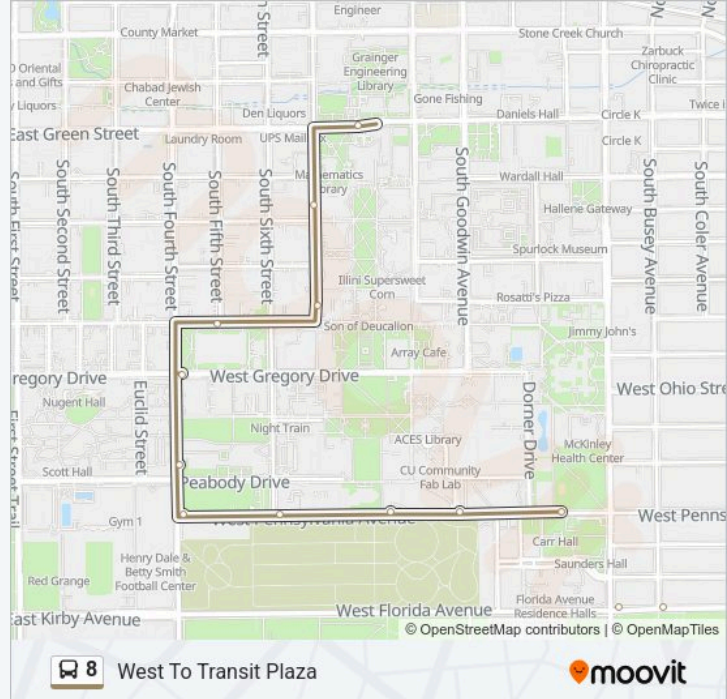

Orchard Downs Mid-South (East)

Orchard Downs Mid-North (East)

Orchard Downs North Shelter (East)

Florida & Orchard (Se Corner)

Florida & Busey (Ne Corner)

Florida & Lincoln (Ne Corner)

Pennsylvania at Par (North Side)

Penn & Goodwin (Ne Corner)

Ag. Engineering (North Side)

Pennsylvania & Sixth (Ne Corner)

Fourth & Pennsylvania (Ne Corner)

Fourth & Peabody (Ne Far Side)

Fourth & Gregory (Se Corner)

Fifth & Armory (Sw Corner)

Armory & Wright (Ne Far Side)

Transit Plaza

Illini Union

Direction: West To Yankee Ridge - Transit Plaza

60 stops

[VIEW LINE SCHEDULE](#)

Lincoln Square

Vine & Green (Nw Corner)

8 bus Time Schedule

West To Yankee Ridge - Transit Plaza Route
Timetable:

Monday 6:53 AM-3:35 PM

Tuesday 6:53 AM-3:35 PM

Vine & Illinois (Nw Corner)

Illinois & Broadway (Ne Corner)

Race & Illinois (Sw Far Side)