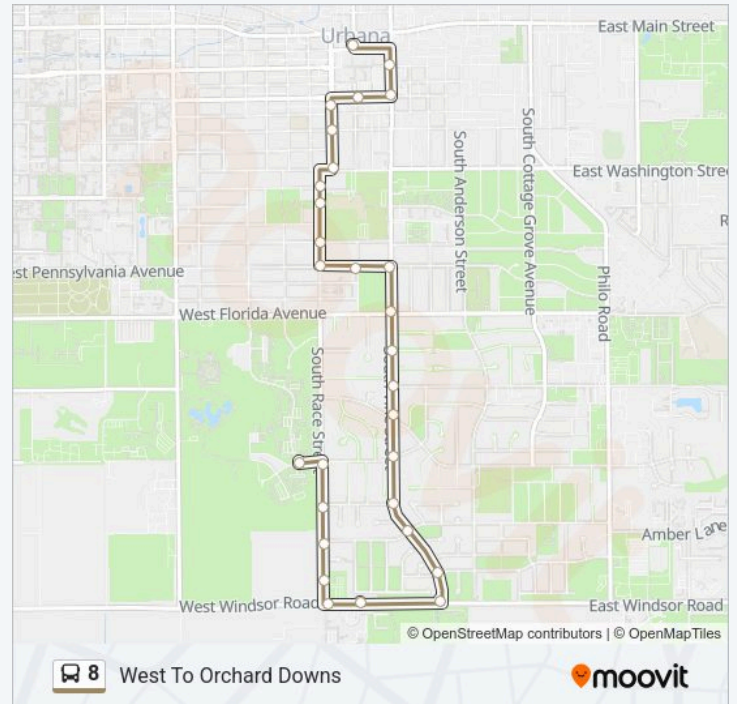

Windsor & Vine (Nw Corner)

Clark Lindsey Village (North Side)

Race & Windsor (Ne Corner)

Race at Stone Creek Church (East Side)

Race & Mchenry (Se Corner)

Race & Holmes (Se Corner)

George Huff & Race (Se Corner)

Orchard Downs South Shelter

Friday

6:14 AM-7:24 AM

Saturday

Not Operational

Sunday

Not Operational

8 bus Info

Direction: West To Orchard Downs

Stops: 29

Trip Duration: 13 min

Line Summary:

8 bus time schedules and route maps are available in an offline PDF at moovitapp.com. Use the Moovit App to see live bus times, train schedule or subway schedule, and step-by-step directions for all public transit in Champaign - Urbana, IL.