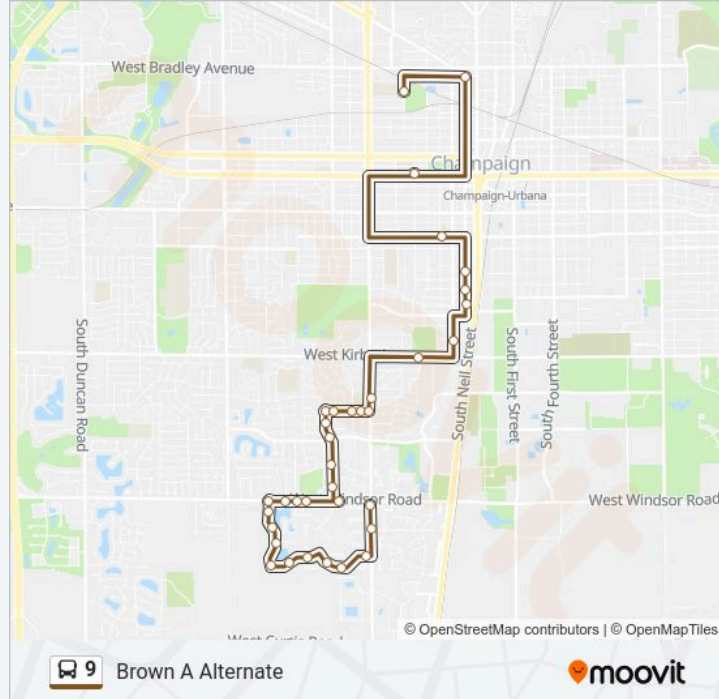

**Direction: Harris & Harvard**

35 stops

[VIEW LINE SCHEDULE](#)

- Windsor & Prospect (Sw Far Side)
- Prospect & Park Ln. (Nw Corner)
- Galen & Salisbury (Ne Corner)
- Galen & Yorkshire (Ne Corner)
- Galen & Wilshire (Ne Corner)
- Sussex & Southfield (Ne Corner)
- Sussex & Oakmont (Ne Corner)
- Sussex & Windward (Ne Corner)
- Windward & Waterford (Se Corner)
- Windward Point
- Windward & Autumnwood (East Side)
- Windsor & Windward (Sw Corner)
- Windsor & Carlisle (South Side)
- Windsor & Stillwater (Sw Corner)
- Windsor & Morrissey Park (South Side)
- Windsor & Galen (Se Far Side)
- Galen & Plymouth (Nw Corner)
- Galen & Harrington (Nw Corner)
- Galen & Devonshire (Nw Corner)
- Galen & Theodore (Nw Corner)
- Broadmoor & Galen (Sw Corner)

**Stops:** 35

**Trip Duration:** 28 min

**Line Summary:**

Broadmoor & Bellamy (Sw Corner)

Broadmoor & Lynwood (Sw Corner)

Broadmoor & David (Sw Corner)

Prospect & Broadmoor (Sw Corner)

Propsect & Breen (Se Corner)

Kirby & Park Haven (Sw Corner)

State & Birch (Se Corner)

Randolph & Avondale (Se)

Randolph & Stanage (Se Corner)

Randolph & William (Se Corner)

Edison Middle School

Central High

Randolph & Beardsley (Se)

### Direction: Harris & Harvard

33 stops

[VIEW LINE SCHEDULE](#)

Clayton & Creve Coeur (Ne Corner)

Clayton & Bellerieve (Ne Corner)

Crestwood & Clayton (Ne Corner)

Crestwood & Katie Lynn (Se Corner)

Crestwood & Edward Hoffman (Se Corner)