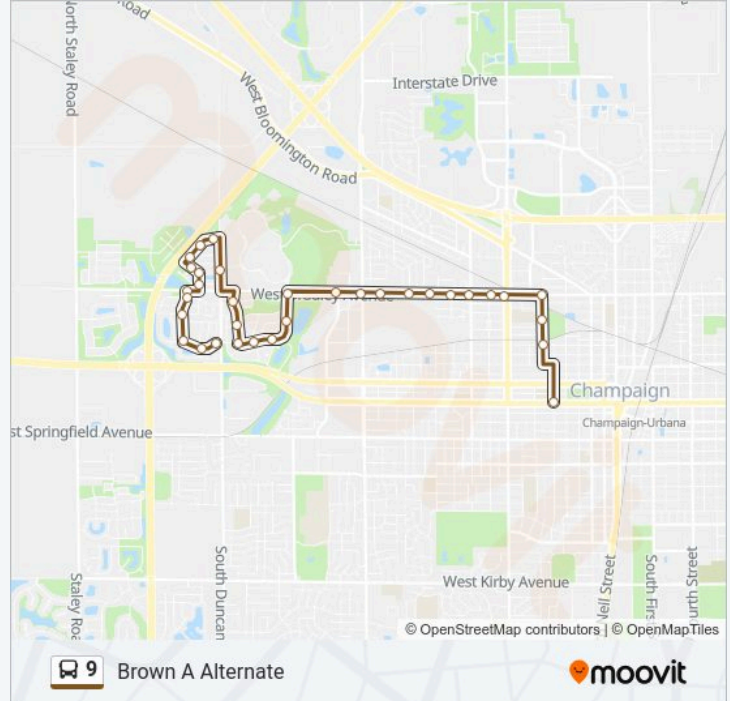

**Direction: Harris & Harvard**

35 stops

[VIEW LINE SCHEDULE](#)

- Windsor & Prospect (Sw Far Side)
- Prospect & Park Ln. (Nw Corner)
- Galen & Salisbury (Ne Corner)
- Galen & Yorkshire (Ne Corner)
- Galen & Wilshire (Ne Corner)
- Sussex & Southfield (Ne Corner)
- Sussex & Oakmont (Ne Corner)
- Sussex & Windward (Ne Corner)
- Windward & Waterford (Se Corner)
- Windward Point
- Windward & Autumnwood (East Side)
- Windsor & Windward (Sw Corner)
- Windsor & Carlisle (South Side)
- Windsor & Stillwater (Sw Corner)
- Windsor & Morrissey Park (South Side)
- Windsor & Galen (Se Far Side)
- Galen & Plymouth (Nw Corner)
- Galen & Harrington (Nw Corner)
- Galen & Devonshire (Nw Corner)
- Galen & Theodore (Nw Corner)
- Broadmoor & Galen (Sw Corner)

**Stops:** 35

**Trip Duration:** 28 min

**Line Summary:**

Broadmoor & Bellamy (Sw Corner)

Broadmoor & Lynwood (Sw Corner)

Broadmoor & David (Sw Corner)

Prospect & Broadmoor (Sw Corner)

Propsect & Breen (Se Corner)

### Direction: Harris & Harvard

33 stops

[VIEW LINE SCHEDULE](#)

Clayton & Creve Coeur (Ne Corner)

Clayton & Bellerieve (Ne Corner)

Crestwood & Clayton (Ne Corner)

Crestwood & Katie Lynn (Se Corner)

Crestwood & Edward Hoffman (Se Corner)

### 9 bus Info

**Direction:** Harris & Harvard

**Stops:** 33

**Trip Duration:** 30 min

**Line Summary:**

- Clayton & Pomona (Nw Corner)
- Clayton & Compton (South Side)
- Clayton & Hilltop (Sw Corner)
- Clayton & Higgins (East Side)
- Bradley & Clayton (Se Corner)
- Bradley & Country Fair Dr. (Sw Corner)
- Bradley & Mattis (Sw Corner)
- Westgate Apts. (South Side)
- Bradley & Williamsburg (South Side)
- Development Services Center (South)
- Bradley & James (Sw Corner)
- Bradley & Mckinley (Sw Corner)
- Bradley & Willis (Se Corner)
- Bradley & Prospect (Sw Corner)
- Harris & Bradley (Sw Corner)
- Franklin Middle School (West Side)
- Vine & Harris (Nw Corner)
- University & Lynn (Nw Corner)