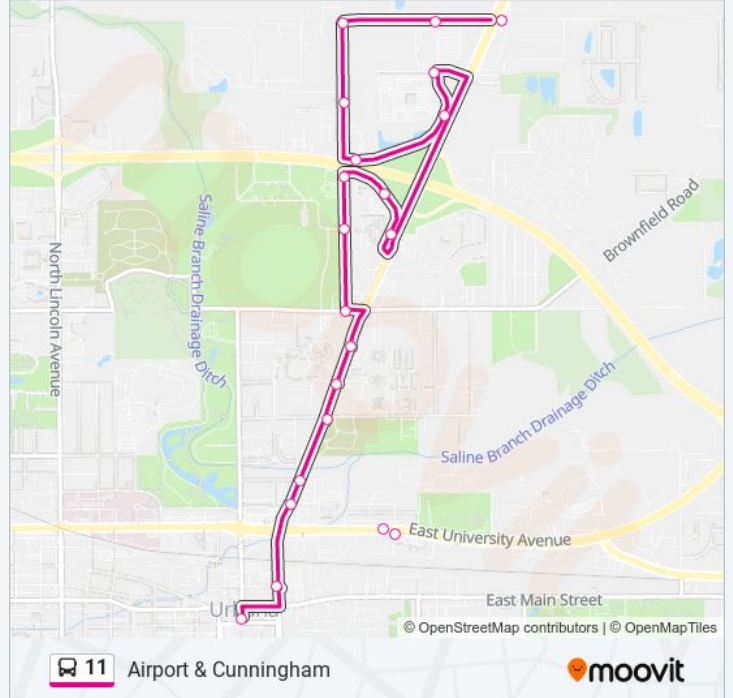

### Direction: Airport & Cunningham

19 stops

[VIEW LINE SCHEDULE](#)

Lincoln Square  
Vine And Water  
Cunningham And Park  
Cunningham And Crystal Lake  
Kerr And Cunningham  
Cunningham And Oakland  
Cunningham And Thompson  
Country Club And Willow  
Willow And Baker  
Willow And Kenyon  
Kenyon at Steak And Shake  
Kenyon at Eastland Suites  
Napleton And Anthony  
Anthony at Napleton's  
Anthony And Willow  
Willow And Beason  
Airport And Willow  
Airport Road at Farm And Fleet  
Airport And Cunningham

### 11 bus Info

**Direction:** Airport & Cunningham

**Stops:** 19

**Trip Duration:** 14 min

**Line Summary:**

**Direction: Lincoln Square**

31 stops

[VIEW LINE SCHEDULE](#)

- Airport And Cunningham
- Airport And Captiva
- Airport And Landis Farm
- Newport And Landis Farm
- Skyline And Newport
- Airport And Skyline
- Captiva And Sanibel
- Northwood And George
- Vance And Napleton
- Anthony And Dusk
- Liberty And Columbia
- Hancock And Liberty
- Liberty And Jefferson
- Jefferson And Columbia
- Columbia And Hancock
- Liberty And Columbia
- Anthony And Dusk
- Vance And Napleton

**11 bus Info**

**Direction:** Lincoln Square

**Stops:** 31

**Trip Duration:** 21 min

**Line Summary:**

Kenyon at Eastland Suites

Kenyon at Steak And Shake

Willow And Kenyon