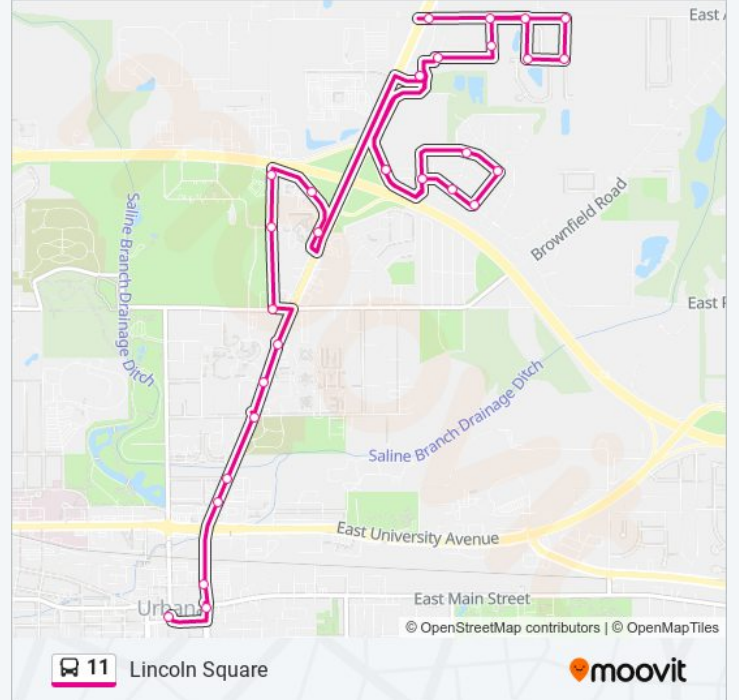

### Direction: Airport & Cunningham

19 stops

[VIEW LINE SCHEDULE](#)

Lincoln Square  
Vine And Water  
Cunningham And Park  
Cunningham And Crystal Lake  
Kerr And Cunningham  
Cunningham And Oakland  
Cunningham And Thompson  
Country Club And Willow  
Willow And Baker  
Willow And Kenyon  
Kenyon at Steak And Shake  
Kenyon at Eastland Suites  
Napleton And Anthony  
Anthony at Napleton's  
Anthony And Willow  
Willow And Beason  
Airport And Willow  
Airport Road at Farm And Fleet  
Airport And Cunningham

**11 bus Info**

**Direction:** Lincoln Square

**Stops:** 31

**Trip Duration:** 21 min

**Line Summary:**

Kenyon at Eastland Suites

Kenyon at Steak And Shake

Willow And Kenyon

Willow And Baker

Country Club And Willow

Cunningham And Thompson

Cunningham And Oakland

Kerr And Cunningham

Cunningham And Crystal Lake

Cunningham And Park

Vine And Water

Main And Vine

Lincoln Square

11 bus time schedules and route maps are available in an offline PDF at [moovitapp.com](https://moovitapp.com). Use the [Moovit App](#) to see live bus times, train schedule or subway schedule, and step-by-step directions for all public transit in Champaign - Urbana, IL.