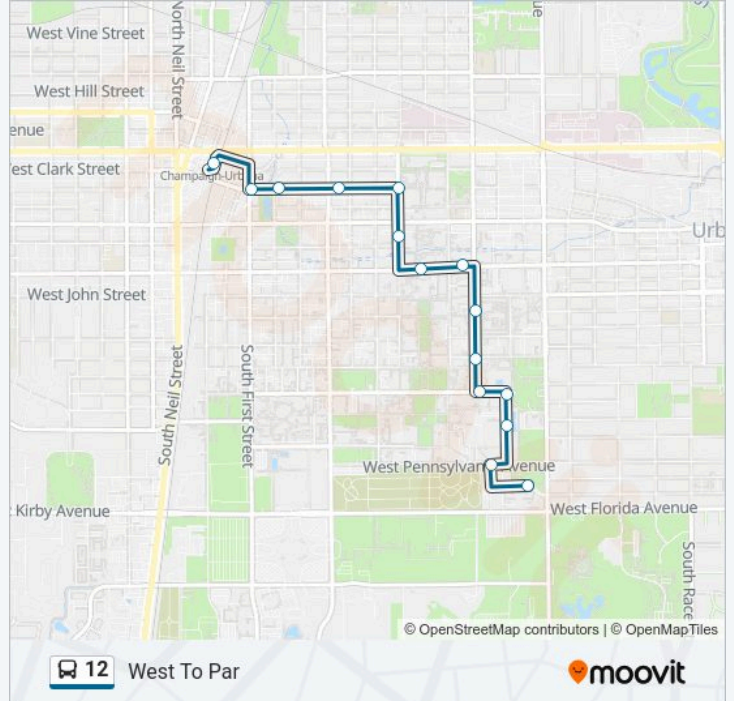

Stops: 9

Trip Duration: 7 min

Line Summary:

Direction: West To Par

15 stops

[VIEW LINE SCHEDULE](#)

- Par (North Side Shelter)
- Penn & Maryland (Se Corner)
- Plant Sciences Lab (East Side)
- Gregory & Dorner (Se Corner)
- Goodwin & Gregory (Ne Corner)
- Goodwin & Nevada (Se Corner)
- Krannert Center (East Side Shelter)
- Green & Goodwin (Nw Far Side)
- Illini Union
- Wright & Healey (East Side)
- White & Wright (Se Corner)
- White Street Mid-Block (North Side)
- White & Second (Ne Corner)
- White & First (Ne Corner)
- Illinois Terminal

12 bus Info

Direction: West To Par

Stops: 15

Trip Duration: 14 min

Line Summary:

Direction: East To Par

17 stops

[VIEW LINE SCHEDULE](#)

12 bus Info

Direction: East To Par

Stops: 17

Trip Duration: 15 min

Line Summary:

Direction: West To Illinois Terminal

24 stops

[VIEW LINE SCHEDULE](#)

12 bus Info

Direction: West To Illinois Terminal

Stops: 24

Trip Duration: 17 min

Line Summary:

White Street Mid-Block (North Side)

White & Second (Ne Corner)

White & First (Ne Corner)