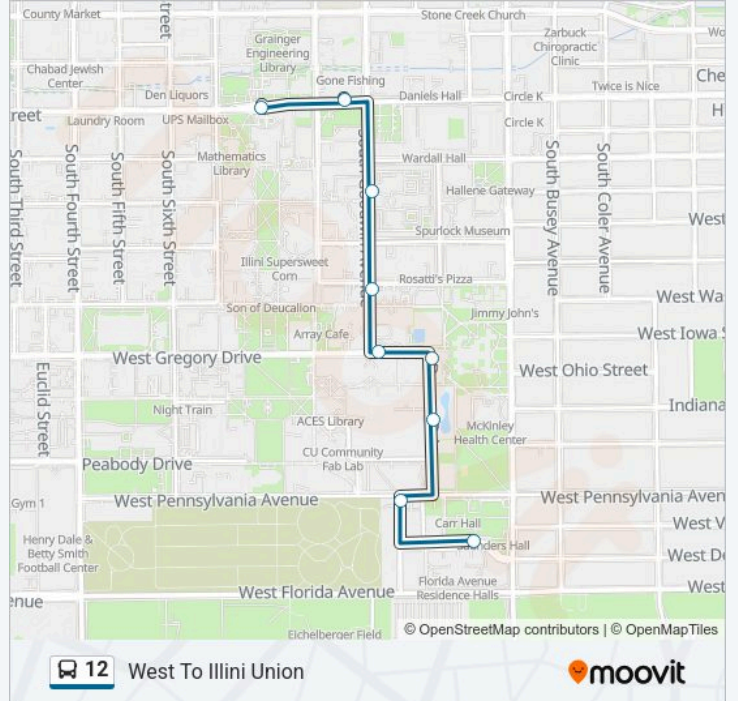

Gregory & Dorner (Se Corner)

Goodwin & Gregory (Ne Corner)

Goodwin & Nevada (Se Corner)

Krannert Center (East Side Shelter)

Green & Goodwin (Nw Far Side)

Illini Union

12 bus Time Schedule

West To Illini Union Route Timetable:

Monday	8:11 AM-2:11 PM
Tuesday	8:11 AM-2:11 PM
Wednesday	8:11 AM-2:11 PM
Thursday	8:11 AM-2:11 PM
Friday	8:11 AM-2:11 PM
Saturday	Not Operational
Sunday	Not Operational

12 bus Info

Direction: West To Illini Union

Stops: 9

Trip Duration: 7 min

Line Summary:

Direction: West To Par

15 stops

[VIEW LINE SCHEDULE](#)

- Par (North Side Shelter)
- Penn & Maryland (Se Corner)
- Plant Sciences Lab (East Side)
- Gregory & Dorner (Se Corner)
- Goodwin & Gregory (Ne Corner)
- Goodwin & Nevada (Se Corner)
- Krannert Center (East Side Shelter)
- Green & Goodwin (Nw Far Side)
- Illini Union
- Wright & Healey (East Side)
- White & Wright (Se Corner)
- White Street Mid-Block (North Side)
- White & Second (Ne Corner)
- White & First (Ne Corner)
- Illinois Terminal

12 bus Info

Direction: West To Illinois Terminal

Stops: 24

Trip Duration: 17 min

Line Summary:

White Street Mid-Block (North Side)

White & Second (Ne Corner)

White & First (Ne Corner)