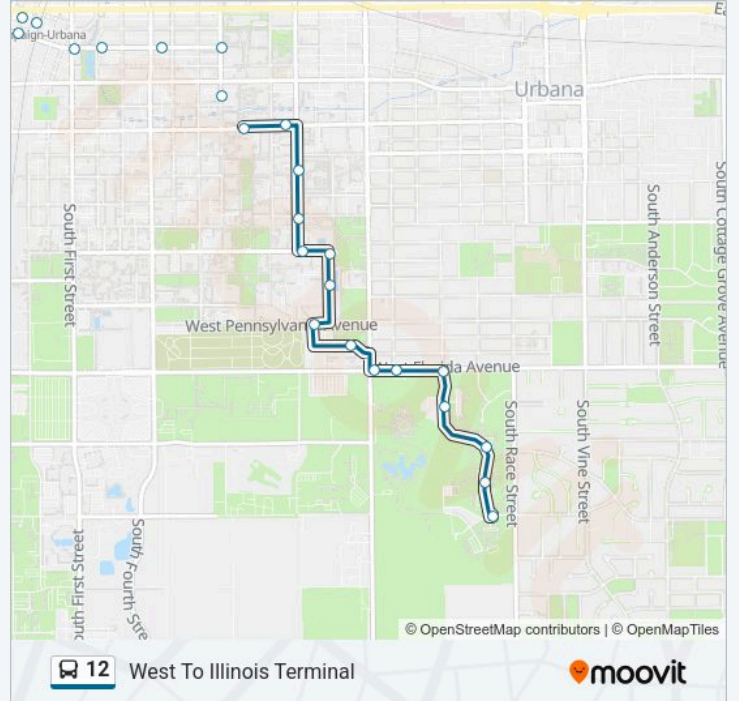

12 bus Info

Direction: East To Par

Stops: 17

Trip Duration: 15 min

Line Summary:

Direction: West To Illinois Terminal

24 stops

[VIEW LINE SCHEDULE](#)

12 bus Time Schedule

West To Illinois Terminal Route Timetable:

Monday	6:28 AM-6:36 PM
Tuesday	6:28 AM-6:36 PM
Wednesday	6:28 AM-6:36 PM
Thursday	6:28 AM-6:36 PM
Friday	6:28 AM-6:36 PM
Saturday	Not Operational
Sunday	Not Operational

12 bus Info

Direction: West To Illinois Terminal

Stops: 24

Trip Duration: 17 min

Line Summary:

White Street Mid-Block (North Side)

White & Second (Ne Corner)

White & First (Ne Corner)

Illinois Terminal

Market & Logan (Ne Corner)

I. T. at Market St.

12 bus time schedules and route maps are available in an offline PDF at moovitapp.com. Use the Moovit App to see live bus times, train schedule or subway schedule, and step-by-step directions for all public transit in Champaign - Urbana, IL.