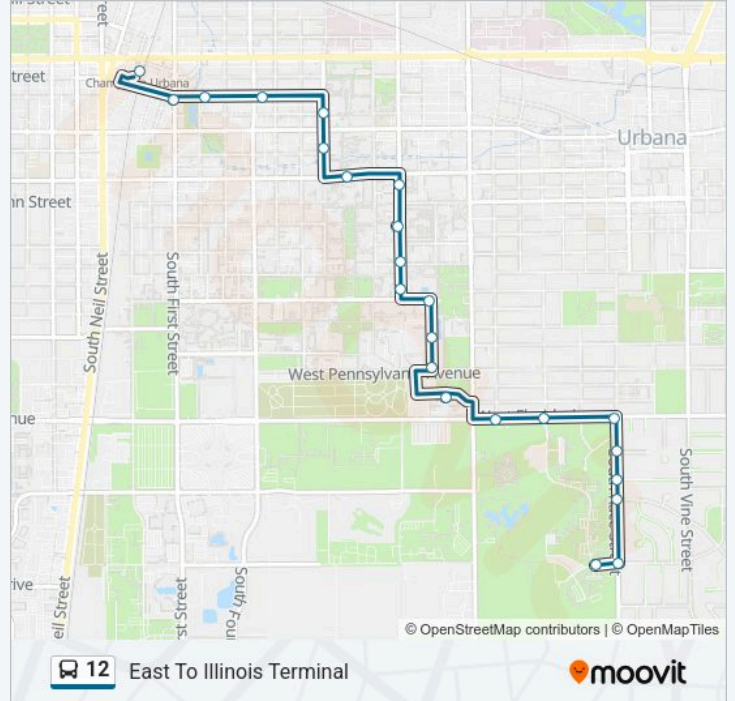

Use the Moovit App to find the closest 12 bus station near you and find out when is the next 12 bus arriving.

Direction: East To Illinois Terminal

23 stops

[VIEW LINE SCHEDULE](#)

- Illinois Terminal
- Logan & First (Sw Corner)
- White & Second (Se Far Side)
- White Street Mid-Block (South Side)
- Wright & Stoughton (Nw Corner)
- Wright & Healey (Nw Corner)
- Illini Union
- Green & Goodwin (Sw Far Side)
- Chemical & Life Sciences
- Goodwin & Nevada (Nw Corner)
- Goodwin & Gregory (West Side)
- Gregory & Dorner (Sw Corner)
- Plant Sciences Lab (West Side)
- Penn & Dorner (Nw Corner)
- Far (South Side)
- Florida & Busey (Sw Corner)
- Florida & Orchard (Sw Corner)
- Florida & Race (Sw Corner)
- Race & Meadow (West Side)
- Race & Montclair (West Side)

12 bus Info

Direction: East To Illinois Terminal

Stops: 23

Trip Duration: 17 min

Line Summary:

Race & Mumford (West Side)

George Huff & Race (Nw Corner)

Orchard Downs South Shelter

Direction: East To Orchard Downs

23 stops

[VIEW LINE SCHEDULE](#)

Illinois Terminal

Logan & First (Sw Corner)

White & Second (Se Far Side)

White Street Mid-Block (South Side)

Wright & Stoughton (Nw Corner)

12 bus Info

Direction: West To Illinois Terminal

Stops: 24

Trip Duration: 17 min

Line Summary:

White Street Mid-Block (North Side)

White & Second (Ne Corner)

White & First (Ne Corner)