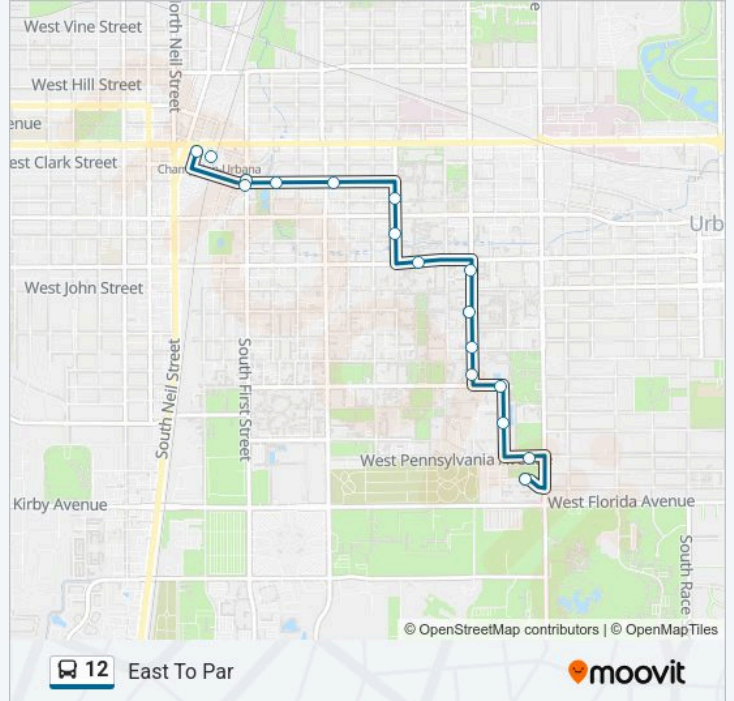

Stops: 9

Trip Duration: 7 min

Line Summary:

Direction: West To Par

15 stops

[VIEW LINE SCHEDULE](#)

- Par (North Side Shelter)
- Penn & Maryland (Se Corner)
- Plant Sciences Lab (East Side)
- Gregory & Dorner (Se Corner)
- Goodwin & Gregory (Ne Corner)
- Goodwin & Nevada (Se Corner)
- Krannert Center (East Side Shelter)
- Green & Goodwin (Nw Far Side)
- Illini Union
- Wright & Healey (East Side)
- White & Wright (Se Corner)
- White Street Mid-Block (North Side)
- White & Second (Ne Corner)
- White & First (Ne Corner)
- Illinois Terminal

- I. T. at Market St.
- Illinois Terminal
- Logan & First (Nw Corner)
- Logan & First (Sw Corner)
- White & Second (Se Far Side)
- White Street Mid-Block (South Side)
- Wright & Stoughton (Nw Corner)
- Wright & Healey (Nw Corner)
- Illini Union
- Green & Goodwin (Sw Far Side)
- Chemical & Life Sciences
- Goodwin & Nevada (Nw Corner)
- Goodwin & Gregory (West Side)
- Gregory & Dorner (Sw Corner)
- Plant Sciences Lab (West Side)
- Pennsylvania at Par (South Side)
- Par (North Side Shelter)

12 bus Info

Direction: East To Par

Stops: 17

Trip Duration: 15 min

Line Summary:

Direction: West To Illinois Terminal

24 stops

[VIEW LINE SCHEDULE](#)

12 bus Info

Direction: West To Illinois Terminal

Stops: 24

Trip Duration: 17 min

Line Summary:

White Street Mid-Block (North Side)

White & Second (Ne Corner)

White & First (Ne Corner)