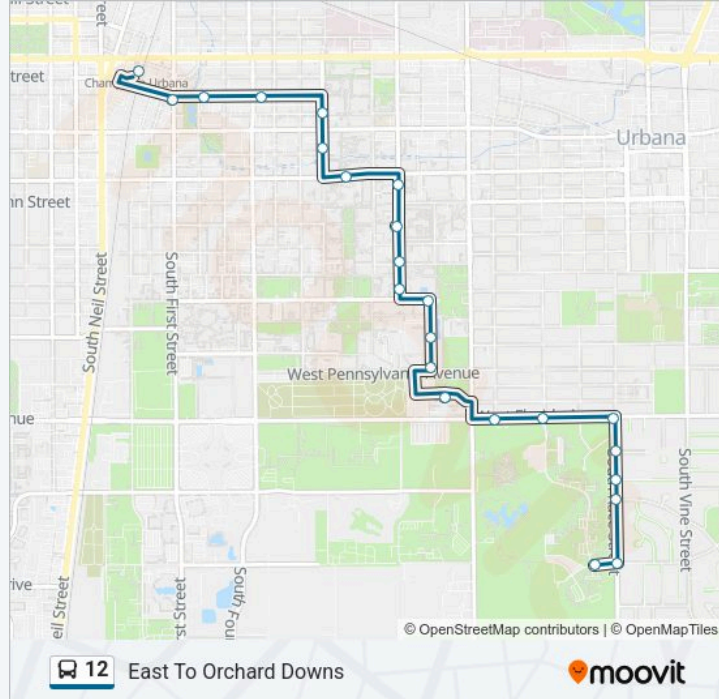

12 bus Info

Direction: East To Orchard Downs

Stops: 23

Trip Duration: 20 min

Line Summary:

Race & Meadow (West Side)

Race & Montclair (West Side)

Race & Mumford (West Side)

George Huff & Race (Nw Corner)

Orchard Downs South Shelter

Direction: West To Illini Union

9 stops

[VIEW LINE SCHEDULE](#)

Par (North Side Shelter)

Penn & Maryland (Se Corner)

Plant Sciences Lab (East Side)

Stops: 9

Trip Duration: 7 min

Line Summary:

Direction: West To Par

15 stops

[VIEW LINE SCHEDULE](#)

- Par (North Side Shelter)
- Penn & Maryland (Se Corner)
- Plant Sciences Lab (East Side)
- Gregory & Dorner (Se Corner)
- Goodwin & Gregory (Ne Corner)
- Goodwin & Nevada (Se Corner)
- Krannert Center (East Side Shelter)
- Green & Goodwin (Nw Far Side)
- Illini Union
- Wright & Healey (East Side)
- White & Wright (Se Corner)
- White Street Mid-Block (North Side)
- White & Second (Ne Corner)
- White & First (Ne Corner)
- Illinois Terminal

12 bus Info

Direction: West To Illinois Terminal

Stops: 24

Trip Duration: 17 min

Line Summary:

White Street Mid-Block (North Side)

White & Second (Ne Corner)

White & First (Ne Corner)