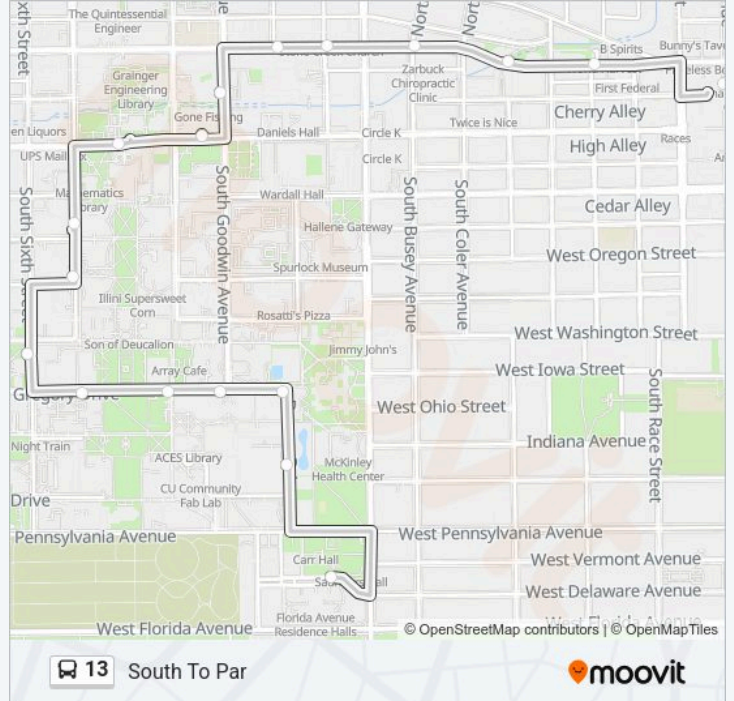

Use the Moovit App to find the closest 13 bus station near you and find out when is the next 13 bus arriving.

Direction: North To Par

17 stops

[VIEW LINE SCHEDULE](#)

Par (North Side Shelter)
Penn & Maryland (Se Corner)
Plant Sciences Lab (East Side)
Gregory & Dorner (Se Corner)
Goodwin & Gregory (Ne Corner)
Gregory at Mumford Hall
Gregory at Library (North Side)
Armory & Wright (Ne Far Side)
Transit Plaza
Illini Union
Goodwin at Materials Research
Springfield & Harvey (Sw Corner)
Springfield & Gregory St. (Sw Corner)
Springfield & Busey (Sw Corner)
Springfield at Phillips Rec. Ctr (South)
Springfield & Birch (Sw Corner)
Lincoln Square

- Lincoln Square
- Springfield & Birch (Ne Corner)
- Springfield at Phillips Rec. Ctr (North)
- Springfield & Busey (Ne Corner)
- Springfield & Gregory St. (Ne Corner)
- Springfield & Harvey (Ne Corner)
- Goodwin at Ceramics Building
- Green & Goodwin (Nw Far Side)
- Illini Union
- Transit Plaza
- Wright & Chalmers (Nw Corner)
- Sixth & Armory (Sw Far Side)
- Gregory at Library (South Side Shelter)
- Gregory at Mumford Hall (South Side)
- Goodwin & Gregory (South Side)
- Gregory & Dorner (Sw Corner)
- Plant Sciences Lab (West Side)
- Par (North Side Shelter)

13 bus Time Schedule

South To Par Route Timetable:

Monday	7:17 AM-7:05 PM
Tuesday	7:17 AM-7:05 PM
Wednesday	7:17 AM-7:05 PM
Thursday	7:17 AM-7:05 PM
Friday	7:17 AM-7:05 PM
Saturday	Not Operational
Sunday	Not Operational

13 bus Info

Direction: South To Par

Stops: 18

Trip Duration: 15 min

Line Summary:

Direction: North To Lincoln Square

17 stops

[VIEW LINE SCHEDULE](#)