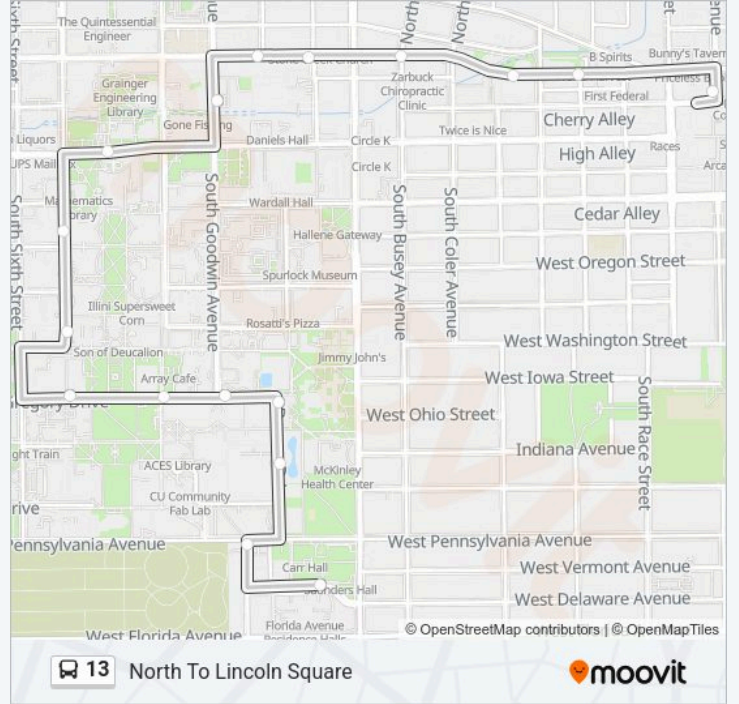

13 bus Info

Direction: South To Par

Stops: 18

Trip Duration: 15 min

Line Summary:

Direction: North To Lincoln Square

17 stops

[VIEW LINE SCHEDULE](#)

- Par (North Side Shelter)
- Penn & Maryland (Se Corner)
- Plant Sciences Lab (East Side)
- Gregory & Dorner (Se Corner)
- Goodwin & Gregory (Ne Corner)
- Gregory at Mumford Hall
- Gregory at Library (North Side)
- Armory & Wright (Ne Far Side)
- Transit Plaza
- Illini Union
- Goodwin at Materials Research
- Springfield & Harvey (Sw Corner)
- Springfield & Gregory St. (Sw Corner)
- Springfield & Busey (Sw Corner)
- Springfield at Phillips Rec. Ctr (South)
- Springfield & Birch (Sw Corner)
- Lincoln Square

13 bus Time Schedule

North To Lincoln Square Route Timetable:

Monday	7:30 AM-7:06 PM
Tuesday	7:30 AM-7:06 PM
Wednesday	7:30 AM-7:06 PM
Thursday	7:30 AM-7:06 PM
Friday	7:30 AM-7:06 PM
Saturday	Not Operational
Sunday	Not Operational

13 bus Info

Direction: North To Lincoln Square

Stops: 17

Trip Duration: 14 min

Line Summary:

13 bus time schedules and route maps are available in an offline PDF at moovitapp.com. Use the Moovit App to see live bus times, train schedule or subway schedule, and step-by-step directions for all public transit in Champaign - Urbana, IL.