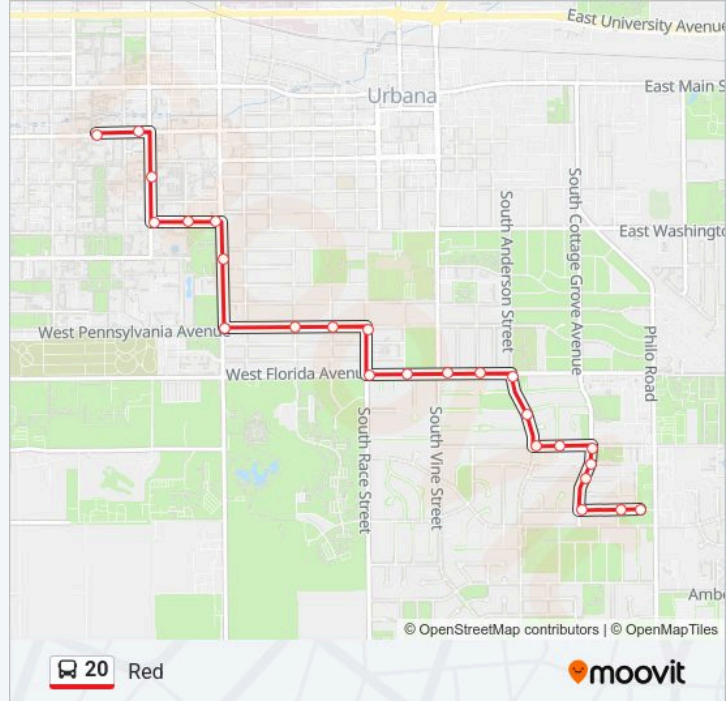

Use the Moovit App to find the closest 20 bus station near you and find out when is the next 20 bus arriving.

Direction: C To Illini Union

25 stops

[VIEW LINE SCHEDULE](#)

- Silver & Vawter (Ne Corner)
- Silver & Fletcher (Ne Corner)
- Silver & Cottage Grove (Ne Corner)
- Cottage Grove & Brighton (Se Corner)
- Cottage Grove & Harding (Se Corner)
- Cottage Grove & Colorado (Se Corner)
- Colorado & Larch (Ne Corner)
- Anderson & Colorado (Ne Corner)
- Anderson & Burkwood (Se Corner)
- Florida & Anderson (Se Corner)
- Florida & Maple (Ne Corner)
- Florida & Vine (Ne Corner)
- Florida & Broadway (Ne Corner)
- Florida & Race (Ne Corner)
- Pennsylvania & Race (Se Corner)
- Penn & Carle (Ne Corner)
- Penn & Orchard (Ne Corner)
- Lincoln & Pennsylvania (Ne Corner)
- Lar (East Side)
- Nevada & Lincoln (Nw Far Side)
- Nevada & Gregory Pl. (Ne Corner)

20 bus Info

Direction: C To Illini Union

Stops: 25

Trip Duration: 14 min

Line Summary:

Goodwin & Nevada (Ne Corner)

Krannert Center (East Side Shelter)

Green & Goodwin (Nw Far Side)

Illini Union

Direction: U To Philo & Silver

58 stops

[VIEW LINE SCHEDULE](#)

Champaign Walmart (East Shelter)

Meijer Drive & Prospect (Nw Corner)

Prospect at Meijer (Nw Corner)

Town Center at Target (Sw Corner)

Town Center & Menards (Sw Corner)

Town Center & Moreland (Sw Corner)

Market Place West (East Side)

Market Place (Ne Mall Entrance)

Market Place North Entrance (East Side)

Mkt Plc North Ent & Market (Sw)

Market & Wilbur (Nw Corner)