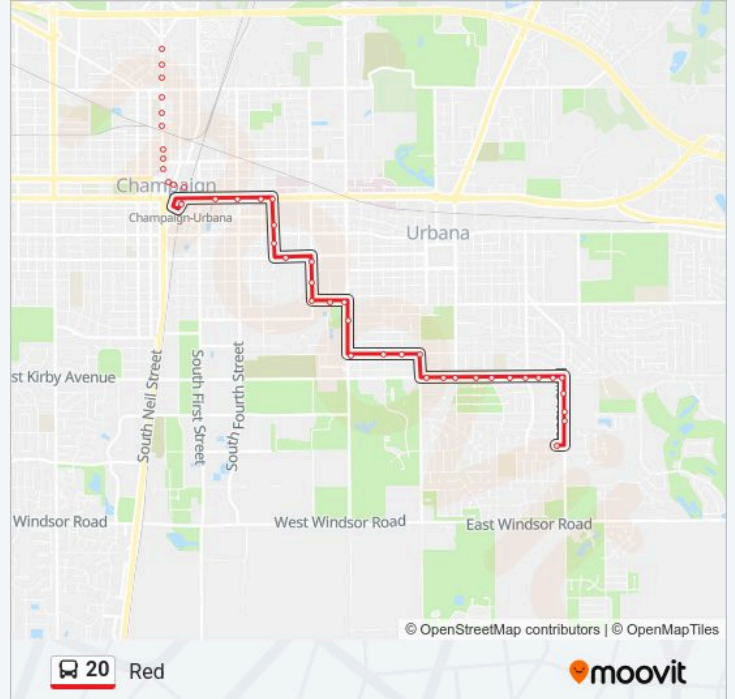

University & Sixth (Sw Corner)

University & Wright (Sw Corner)

Wright & Stoughton (Nw Corner)

Wright & Healey (Nw Corner)

Illini Union

Green & Goodwin (Sw Far Side)

Chemical & Life Sciences

Goodwin & Nevada (Nw Corner)

Nevada & Gregory Pl. (Sw Corner)

Nevada & Lincoln (Sw Corner)

Lar (West Side)

Lincoln & Pennsylvania (Se Far Side)

Penn & Orchard (Sw Corner)

Penn & Carle (Sw Corner)

Pennsylvania & Race (Sw Corner)

Florida & Florida Dr. (Sw Corner)

Florida & Pleasant (Sw Corner)

Florida & Vine (Sw Corner)

Florida & Maple (South Side)

Florida & Anderson (Sw Corner)

Florida & Wiley (Sw Corner)

Florida & Cottage Grove (Sw Corner)

Florida & Linden (Sw Corner)

Sunnycrest Mall (Sw)

Florida & Philo (Sw Corner)

Sunnycrest (West Side)

Philo & Colorado (Nw Corner)

Philo & Harding (Nw Corner)

Silver & Vawter (Ne Corner)

Direction: U To Illini Union

34 stops