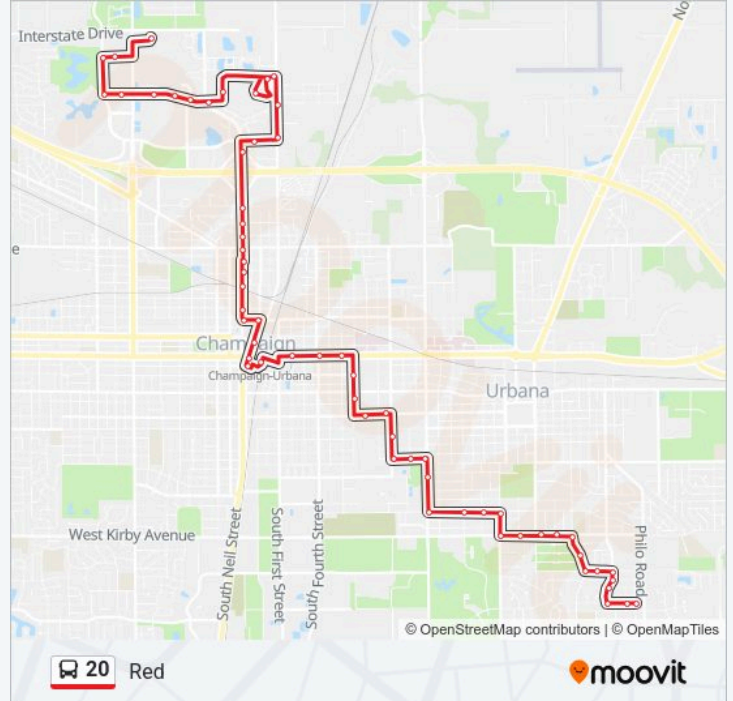

Florida & Maple (Ne Corner)

Florida & Vine (Ne Corner)

Florida & Broadway (Ne Corner)

Florida & Race (Ne Corner)

Pennsylvania & Race (Se Corner)

Penn & Carle (Ne Corner)

20 bus Time Schedule

C To Champaign Meijer Route Timetable:

Monday	Not Operational
Tuesday	Not Operational
Wednesday	Not Operational
Thursday	Not Operational
Friday	Not Operational
Saturday	7:13 AM-5:29 PM
Sunday	Not Operational

20 bus Info

Direction: C To Champaign Meijer

Stops: 61

Trip Duration: 43 min

Line Summary:

Penn & Orchard (Ne Corner)
Lincoln & Pennsylvania (Ne Corner)
Lar (East Side)
Nevada & Lincoln (Nw Far Side)
Nevada & Gregory Pl. (Ne Corner)
Goodwin & Nevada (Ne Corner)
Krannert Center (East Side Shelter)
Green & Goodwin (Nw Far Side)
Illini Union
Wright & Healey (East Side)
White & Wright (Se Corner)
University & Sixth (Nw Far Side)
University & Fourth (Ne Corner)
University & Second (Ne Corner)
Illinois Terminal
Walnut & Logan (Ne Corner)
Walnut & University (Se Corner)
Main & Walnut (Se Corner)
Walnut & Washington (Nw Far Side)
Neil & Washington (Ne Corner)
Neil & Columbia (Se Corner)
Neil & North (Se Corner)
Neil & Eureka (Se Corner)
Neil & Beardsley (Se Corner)
Bradley & Neil (Se Corner)
Neil & Garwood (Se Corner)
Neil & Bellefontaine (Se Corner)
Neil & Edgebrook (Se Corner)
Neil & Anthony (Se Corner)
Marketview at Mktvw Center (Se Far Side)
Market & Marketview (Ne Far Side)
Market & Wilbur (Se Corner)