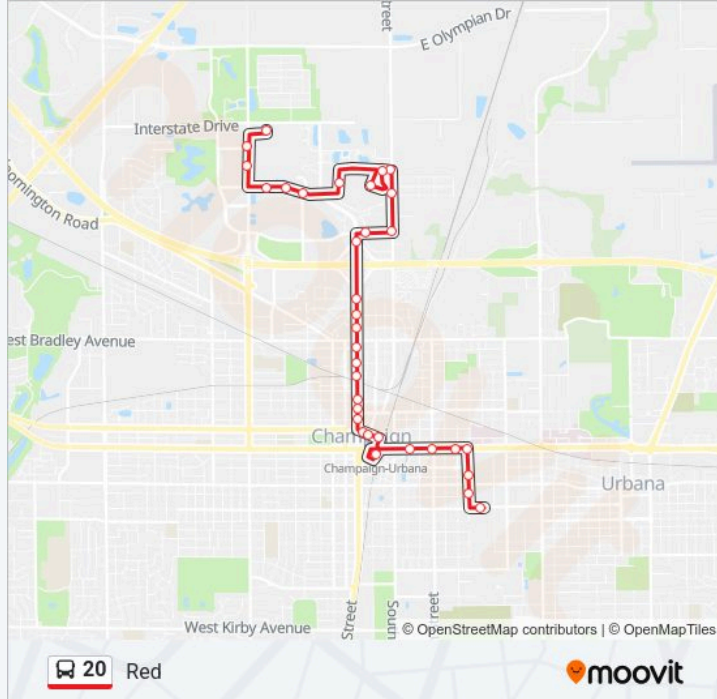

Use the Moovit App to find the closest 20 bus station near you and find out when is the next 20 bus arriving.

Direction: C To Illini Union

25 stops

[VIEW LINE SCHEDULE](#)

- Silver & Vawter (Ne Corner)
- Silver & Fletcher (Ne Corner)
- Silver & Cottage Grove (Ne Corner)
- Cottage Grove & Brighton (Se Corner)
- Cottage Grove & Harding (Se Corner)
- Cottage Grove & Colorado (Se Corner)
- Colorado & Larch (Ne Corner)
- Anderson & Colorado (Ne Corner)
- Anderson & Burkwood (Se Corner)
- Florida & Anderson (Se Corner)
- Florida & Maple (Ne Corner)
- Florida & Vine (Ne Corner)
- Florida & Broadway (Ne Corner)
- Florida & Race (Ne Corner)
- Pennsylvania & Race (Se Corner)
- Penn & Carle (Ne Corner)
- Penn & Orchard (Ne Corner)
- Lincoln & Pennsylvania (Ne Corner)
- Lar (East Side)
- Nevada & Lincoln (Nw Far Side)
- Nevada & Gregory Pl. (Ne Corner)

20 bus Info

Direction: U To Illini Union

Stops: 34

Trip Duration: 28 min

Line Summary:

Neil & Washington (Nw Corner)

Neil & Hill (Nw Corner)

Main & Fremont (South Side)

Main & Walnut (Sw Corner)

Main & Chestnut (Sw Corner)

Illinois Terminal

University & Second (Se Far Side)

University & Fourth (Sw Corner)

University & Sixth (Sw Corner)

University & Wright (Sw Corner)

Wright & Stoughton (Nw Corner)

Wright & Healey (Nw Corner)

Illini Union

Direction: C To Champaign Meijer

61 stops

[VIEW LINE SCHEDULE](#)

Silver & Vawter (Ne Corner)

Silver & Fletcher (Ne Corner)

Silver & Cottage Grove (Ne Corner)