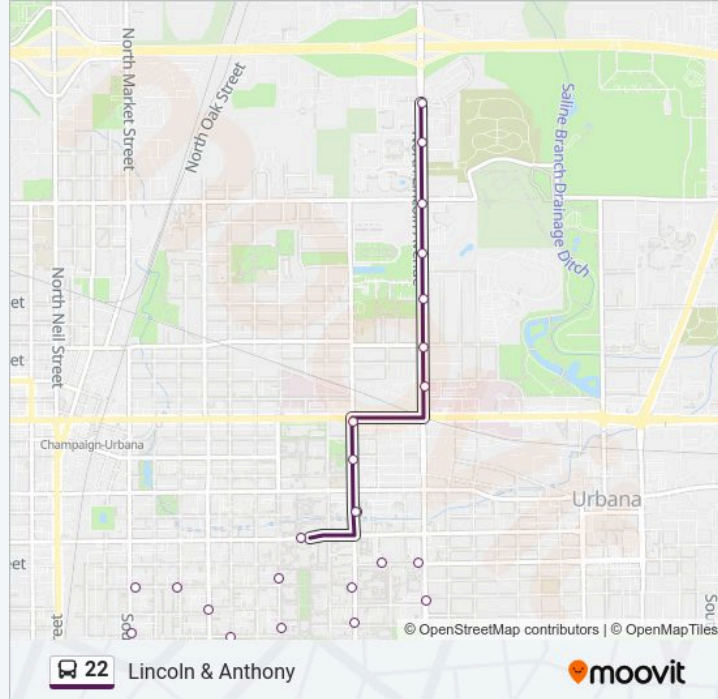

Fourth & Chalmers (Nw Corner)

Fifth & Armory (Sw Corner)

Armory & Wright (Ne Far Side)

Transit Plaza

Illini Union

Goodwin at Materials Research

Goodwin & Main (Se Corner)

University & Goodwin (Se Corner)

Lincoln & Church (Se Corner)

Fairview & Lincoln (Se Corner)

Lincoln & Wascher (Se Corner)

Lincoln at Atrium Apts (East Side)

Lincoln & Bradley (Se Corner)

Lincoln & Kettering Park (Ne Far Side)

Lincoln & Killarney (Se Corner)

Direction: Illini Union

15 stops

[VIEW LINE SCHEDULE](#)

Lincoln & Kettering Park (Se Far Side)

Linview & Killarney (Se Corner)

Lincoln & Killarney (Ne Corner)

Lincoln & Kettering Park (Nw Corner)

Linc Apartments

Onyx Apartments

Lincoln & Wascher (Nw Corner)

Fairview & Lincoln (Nw Corner)

Lincoln & Church (Sw Far Side)

22 bus Time Schedule

Illini Union Route Timetable:

Monday	6:14 AM - 6:21 AM
Tuesday	6:14 AM - 6:21 AM
Wednesday	6:14 AM - 6:21 AM
Thursday	6:14 AM - 6:21 AM
Friday	6:14 AM - 6:21 AM
Saturday	Not Operational
Sunday	Not Operational