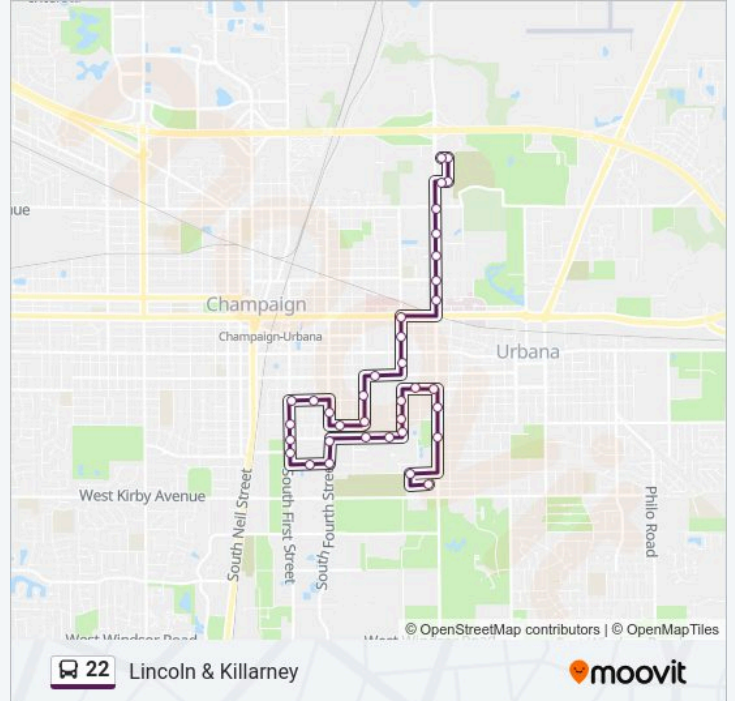

Use the Moovit App to find the closest 22 bus station near you and find out when is the next 22 bus arriving.

Direction: Lincoln & Killarney

36 stops

[VIEW LINE SCHEDULE](#)

- Par (North Side Shelter)
- Penn & Maryland (Se Corner)
- Lar (East Side)
- Lincoln & Oregon (Se Corner)
- Lincoln & Illinois (Nw Far Side)
- Illinois St. Residence Hall (North Side)
- Chemical & Life Sciences
- Goodwin & Nevada (Nw Corner)
- Goodwin & Gregory (West Side)
- Gregory at Mumford Hall
- Gregory at Library (North Side)
- Fourth & Gregory (Sw Far Side)
- Fourth & Peabody (Nw Corner)
- Activities & Recreation (North Side)
- First & Stadium (Se Corner)
- First & Gregory (Se Corner)
- First & Armory (Ne Far Side)
- First & Daniel (Se Far Side)
- Third & Daniel (Sw Corner)
- Fourth & Chalmers (Nw Corner)
- Fifth & Armory (Sw Corner)

22 bus Info

Direction: Lincoln & Killarney

Stops: 36

Trip Duration: 34 min

Line Summary:

Armory & Wright (Ne Far Side)

Transit Plaza

Illini Union

Goodwin at Materials Research

Goodwin & Main (Se Corner)

University & Goodwin (Se Corner)

Lincoln & Church (Se Corner)

Fairview & Lincoln (Se Corner)

Lincoln & Wascher (Se Corner)

Lincoln at Atrium Apts (East Side)

Lincoln & Bradley (Se Corner)

Lincoln & Kettering Park (Se Far Side)

Kettering & Linview (Sw Corner)

Linview & Killarney (Se Corner)

Lincoln & Killarney (Ne Corner)

Direction: Lincoln & Anthony

34 stops

[VIEW LINE SCHEDULE](#)