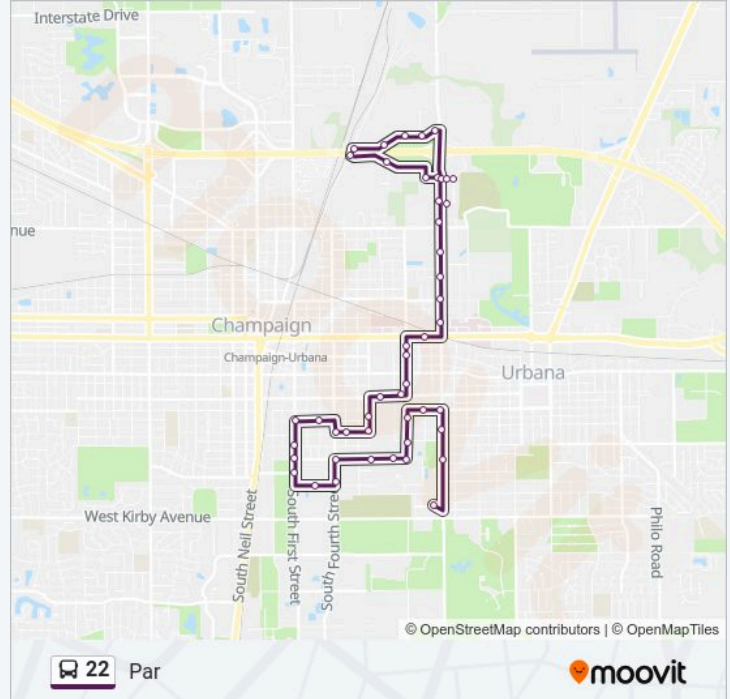

Direction: Illini Union

15 stops

[VIEW LINE SCHEDULE](#)

Lincoln & Kettering Park (Se Far Side)

Linview & Killarney (Se Corner)

Lincoln & Killarney (Ne Corner)

Lincoln & Kettering Park (Nw Corner)

Linc Apartments

Illini Union

Trip Duration: 7 min

Line Summary:

Direction: Par

47 stops

[VIEW LINE SCHEDULE](#)

Lincoln & Kettering Park (Se Far Side)

Linview & Killarney (Se Corner)

Direction: Par

Stops: 47

Trip Duration: 34 min

Line Summary:

Lincoln & Wascher (Nw Corner)

Fairview & Lincoln (Nw Corner)

Lincoln & Church (Sw Far Side)

Campus Circle (North Side)

Lincoln & Illinois (Sw Corner)

Lincoln & Oregon (Nw Corner)

Lar (West Side)

Par (North Side Shelter)

22 bus time schedules and route maps are available in an offline PDF at moovitapp.com. Use the Moovit App to see live bus times, train schedule or subway schedule, and step-by-step directions for all public transit in Champaign - Urbana, IL.