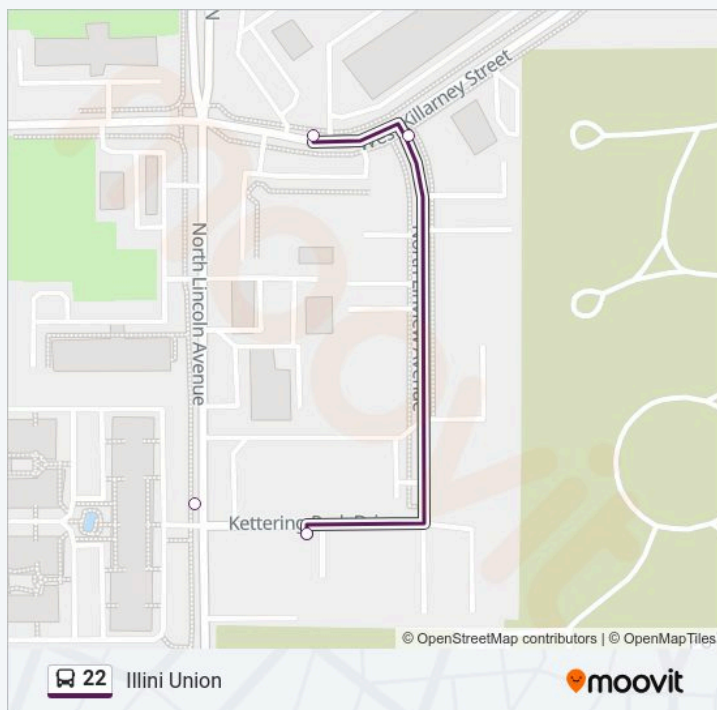

Direction: Illini Union

15 stops

[VIEW LINE SCHEDULE](#)

Lincoln & Kettering Park (Se Far Side)

Linview & Killarney (Se Corner)

Lincoln & Killarney (Ne Corner)

Lincoln & Kettering Park (Nw Corner)

Linc Apartments

Onyx Apartments

Lincoln & Wascher (Nw Corner)

Fairview & Lincoln (Nw Corner)

Lincoln & Church (Sw Far Side)

22 bus Time Schedule

Illini Union Route Timetable:

Monday	6:14 AM - 6:21 AM
Tuesday	6:14 AM - 6:21 AM
Wednesday	6:14 AM - 6:21 AM
Thursday	6:14 AM - 6:21 AM
Friday	6:14 AM - 6:21 AM
Saturday	Not Operational
Sunday	Not Operational

22 bus Info

Direction: Illini Union

Stops: 15

Campus Circle (North Side)

Goodwin & Clark (Nw Corner)

Goodwin & Main (Nw Corner)

Goodwin at Ceramics Building

Green & Goodwin (Nw Far Side)

Illini Union

Trip Duration: 7 min

Line Summary:

Direction: Par

47 stops

[VIEW LINE SCHEDULE](#)

Lincoln & Kettering Park (Se Far Side)

Linview & Killarney (Se Corner)