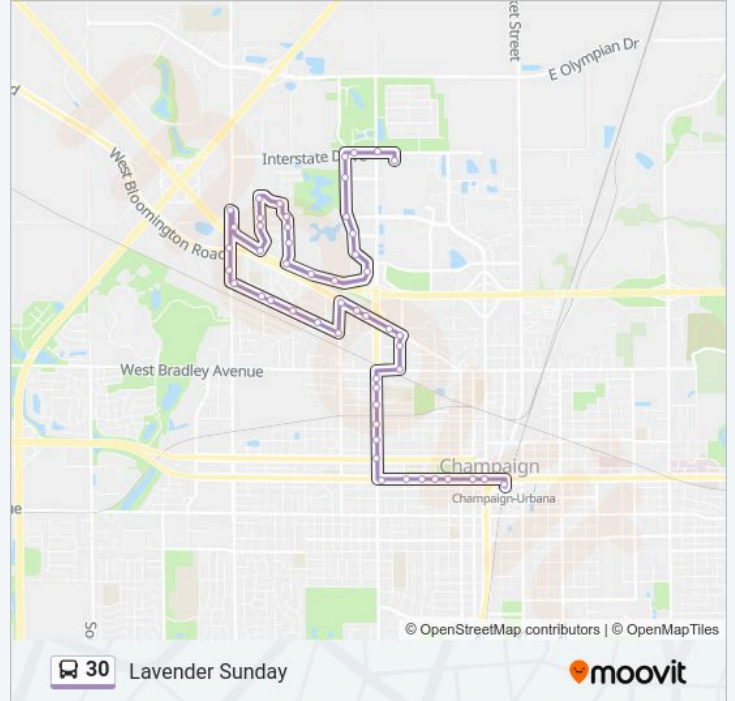

Prospect & Eureka (Nw Corner)

Prospect & Harvard (Nw Corner)

Prospect & Vine (Sw Far Side)

Prospect & Washington (Nw Corner)

Church & Prospect (Nw Corner)

University & Prospect (Se Far Side)

University & New (Se Far Side)

University & Lynn (Sw Corner)

University & Elm (Sw Corner)

University & Prairie (Sw Corner)

University & Randolph (Sw Corner)

University & Neil (Sw Corner)

Illinois Terminal

Direction: Champaign Walmart

52 stops

30 bus Time Schedule

Champaign Walmart Route Timetable:

Illinois Terminal

Walnut & Logan (Ne Corner)

Walnut & University (Se Corner)

Main & Fremont (Ne Corner)

Church & Neil (Nw Far Side)

Church & State (Ne Corner)

30 bus Info

Direction: Champaign Walmart

Stops: 52

Trip Duration: 29 min

Line Summary:

Anthony & Mattis (Se Corner)

Anthony & Dobbins (Nw Corner)

Anthony & Walters (Ne Far Side)