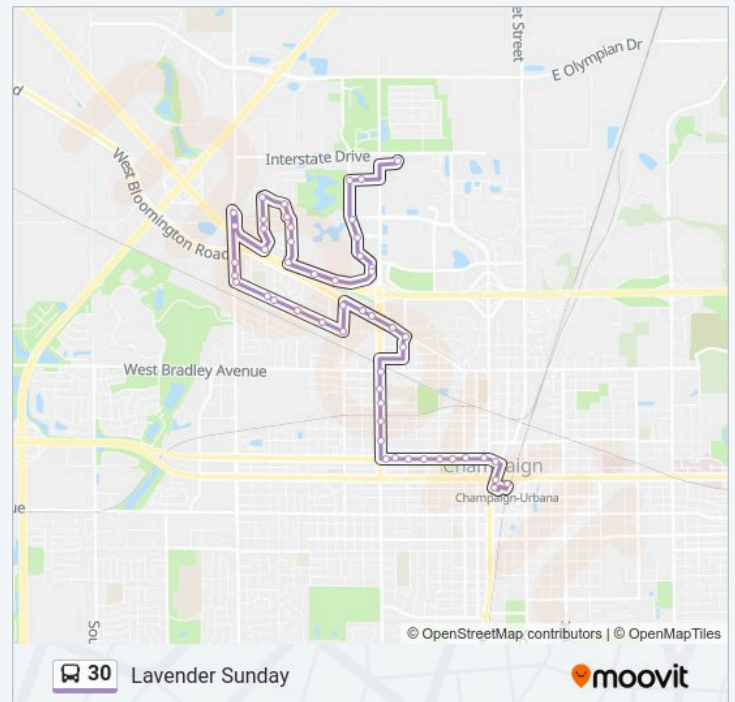

University & Lynn (Sw Corner)

University & Elm (Sw Corner)

University & Prairie (Sw Corner)

University & Randolph (Sw Corner)

University & Neil (Sw Corner)

Illinois Terminal

Direction: Champaign Walmart

52 stops

Prospect & Harvard (Se Corner)

Prospect & Eureka (Se Corner)

Bradley & Prospect (Se Corner)

Hagan & Pioneer (Se Corner)

Bloomington & Hagan (Se Corner)

Bloomington & Prospect (Home Depot Side)

Bloomington & Highland (North Side)

Paula & Mattis (Ne Corner)

Mattis & Anita (Se Corner)

Mattis North Apartments (East Side)

Monday	Not Operational
Tuesday	Not Operational
Wednesday	Not Operational
Thursday	Not Operational
Friday	Not Operational
Saturday	Not Operational
Sunday	9:18 AM-6:01 PM

30 bus Info

Direction: Champaign Walmart

Stops: 52

Trip Duration: 29 min

Line Summary:

Anthony & Mattis (Se Corner)

Anthony & Dobbins (Nw Corner)

Anthony & Walters (Ne Far Side)