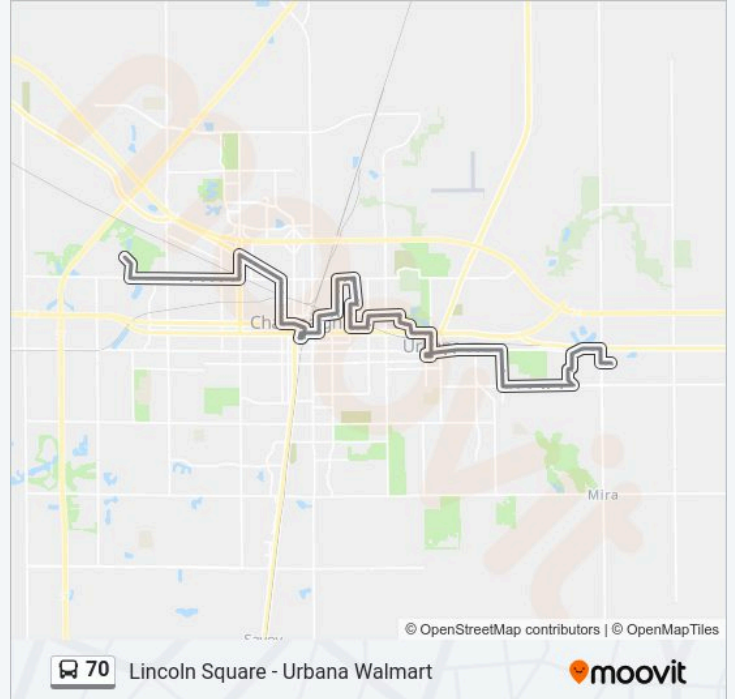

### 70 bus Info

**Direction:** Lincoln Square - Urbana Walmart

**Stops:** 90

**Trip Duration:** 52 min

**Line Summary:**

Prospect & Dennison (Se Corner)

Prospect & Francis (Se Corner)

Bloomington at Pioneer Plaza

Fifth & Columbia (Se Corner)

Fifth & Grove (Se Corner)

Fifth & Eureka (Se Corner)

Fifth & Beardsley (Se Corner)

Sixth & Bradley (Sw Corner)

Bradley & Carver (Sw Corner)

Romine & Beardsley (Nw Corner)

Romine & Tremont (Nw Corner)

Romine & Eads (Nw Corner)

Beech & Romine (Nw Corner)

Wright & Beech (Ne Corner)

Wright & Washington (Nw Corner)

Wright & Church (Nw Corner)

Park & Wright (Se Far Side)

Park & Romine (Sw Corner)

Goodwin & Park (Sw Corner)