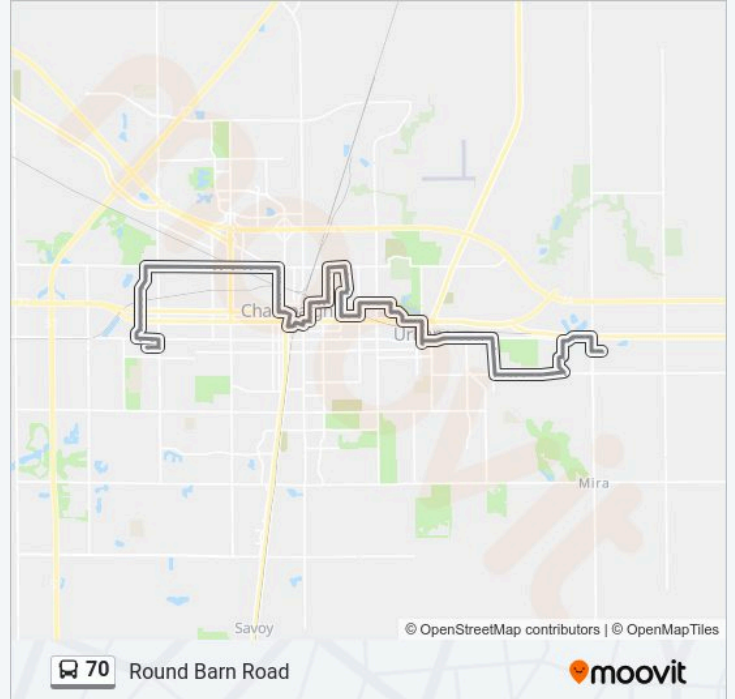

Lincoln Square

Broadway North Of Water (East Side)

Broadway & University (Se Corner)

University & Race (Ne Corner)

University & Mccullough (Ne Corner)

Church & Orchard (Ne Corner)

Coler & Church (Ne Corner)

Park & Romine (North Side)

Park & Wright (Ne Corner)

Wright & Church (Se Corner)

Wright & Beslin (Se Corner)

Wright & Beech (Se Corner)

Beech & Romine (Sw Corner)

Romine & Eads (Se Corner)

Romine & Tremont (Se Corner)  
Romine & Beardsley (Se Corner)  
Bradley & Carver (Ne Corner)  
Sixth & Bradley (Ne Corner)  
Fifth & Beardsley (Nw Corner)  
Fifth & Eureka (Nw Corner)  
Fifth & Grove (Nw Corner)  
Fifth & Columbia (Nw Corner)  
Fifth & Washington (Nw Corner)  
Washington & Fourth (Ne Corner)  
Washington & Phillips (Ne)  
Washington & Second (Sw Far Side)  
Second & Church (Nw Corner)  
Second & Park (Nw Corner)  
University & Second (Nw Corner)  
Illinois Terminal  
Walnut & Logan (Ne Corner)  
Walnut & University (Se Corner)  
Main & Fremont (Ne Corner)  
Church & Neil (Nw Far Side)  
Randolph & Hill (Se Corner)  
Randolph & Washington (Se Corner)  
Randolph & Columbia (Se Corner)  
Randolph & Vine (Se Corner)  
Randolph & Tremont (East Side)  
Randolph & Eureka (East Side)  
Randolph & Beardsley (Se)  
Randolph & Bradley (Nw Far Side)  
Bradley & State (Nw Far Side)  
Bradley & Elm (Ne Corner)  
Harris & Bradley (Ne Corner)  
Bradley & Hagan (Ne Corner)