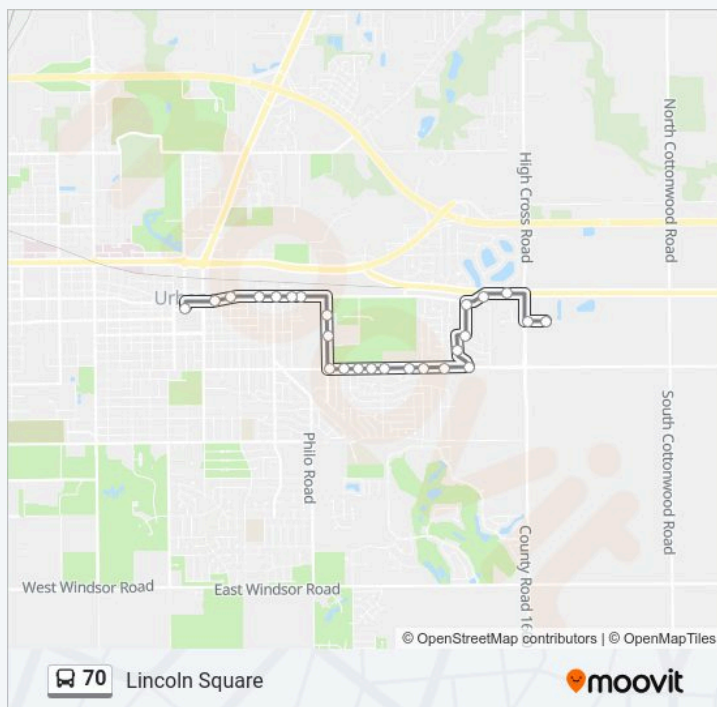

Washington & Timothy Tr. (North Side)

Washington & Kinch (North Side)

Washington at Wellness Center (N. Side)

Washington & Rainbow View (North Side)

Washington & Lanore (North Side)

Washington & Lierman (Ne Corner)

County Satellite Jail (East Side)

Dart (East Side)

Main & Hartle (North Side)

Main & Glover (North Side)

Main & Cottage Grove (Ne Corner)

Main & Lynn (Ne Corner)

Main & Grove (North Side)

Main & Urbana (North Side)

Lincoln Square

**Direction:** Lincoln Square

**Stops:** 25

**Trip Duration:** 15 min

**Line Summary:**

**Direction: Lincoln Square - Urbana Walmart**

90 stops

[VIEW LINE SCHEDULE](#)