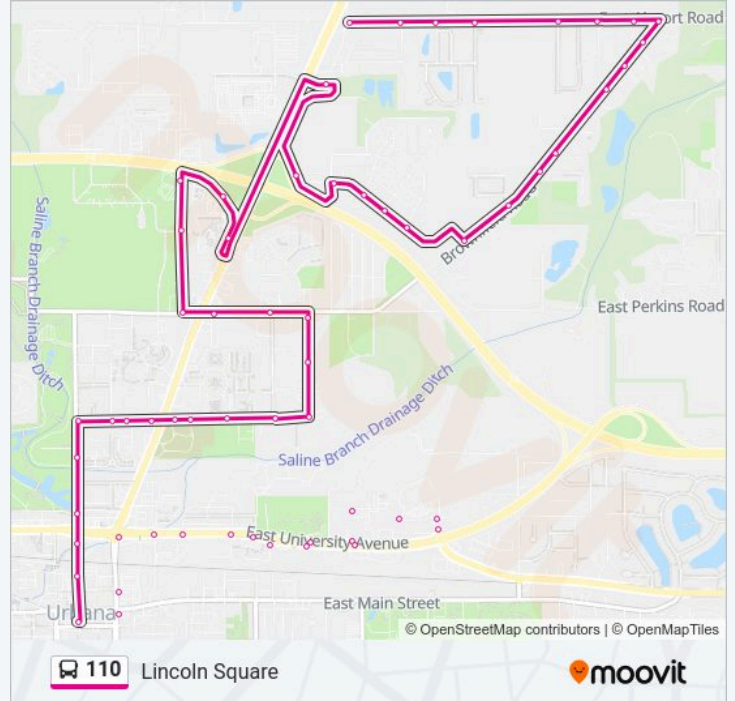

**110 bus Info**

**Direction:** Lincoln Square

**Stops:** 60

**Trip Duration:** 24 min

**Line Summary:**

Liberty & Columbia (Ne Corner)

Anthony & Dusk (Se Corner)

Vance & Napleton (Nw Far Side)

Kerr & Highlands (Ne Corner)

Kerr & Division (Ne Corner)

Broadway & Kerr (Ne Corner)

Broadway & Stebbins (Nw)

Broadway & Park (Nw Corner)

Broadway & University (Sw Far Side)

Broadway North Of Water (West Side)

Lincoln Square

Main & Vine (Se Corner)

Vine & Water (Se Corner)

University & Vine (Se Corner)

University & Maple (Sw Corner)

University & Sycamore (South Side)

University & Hickory (South Side)

University & Cottage Grove (Sw Corner)

Ambucs Park (South Side)

University & Lierman (Ne Far Side)

Butzow & Lierman (Se Corner)

Butzow at Guardian West (Ne Corner)

Guardian Dr. & Butzow (Sw Corner)

U.S. 150 & University (Nw Corner)

University & Lierman (Ne Corner)