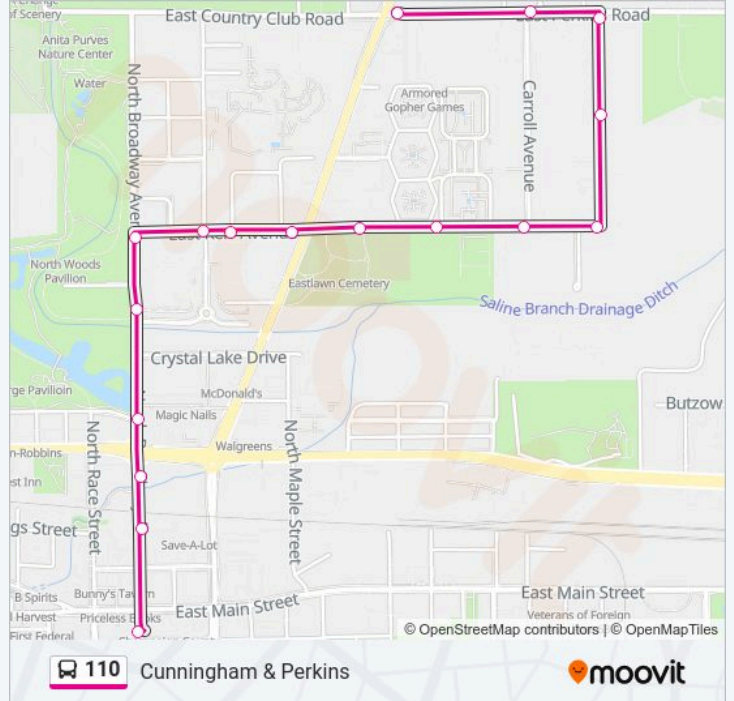

### Direction: Cunningham & Perkins

17 stops

[VIEW LINE SCHEDULE](#)

- Lincoln Square
- Broadway North Of Water (East Side)
- Broadway & University (Se Corner)
- Broadway & Park (Se Corner)
- Broadway & Stebbins (Se Corner)
- Broadway & Kerr (Se Corner)
- Kerr & Division (South Side)
- Kerr & Highlands (South Side)
- Kerr & Cunningham (Sw Corner)
- Independent Living (South Side)
- Town & Country Apts. (South Side)
- Carroll & Kerr (South Side)
- Eastern & Kerr (Sw Corner)
- Eastern (East Side)
- Perkins & Eastern (Se Corner)
- Perkins & Carroll (North Side)
- Cunningham & Perkins (Ne Corner)

### 110 bus Info

**Direction:** Cunningham & Perkins

**Stops:** 17

**Trip Duration:** 9 min

**Line Summary:**

**Direction: Lincoln Square**

60 stops

[VIEW LINE SCHEDULE](#)

- Airport & Cunningham (Se Far Side)
- Airport & Captiva (Sw Corner)
- Airport & Landis Farm (Sw Corner)
- Airport & Skyline (Sw Corner)
- Airport & Fieldcrest (Sw Corner)
- Airport & Clifton (Sw Corner)
- Airport & Donald (Sw Corner)
- Brownfield & Airport (Sw Corner)
- Brownfield & Agnes (Nw Corner)
- Brownfield & Arlene (Nw Corner)
- Brownfield & Clifton (Nw Corner)
- Brownfield & Sharlyn (West Side)
- Brownfield & Mary Lou (West Side)
- Brownfield & Prairieview (Nw Corner)
- Brownfield & Columbia (Nw Corner)
- Columbia & Betsy Ross (Ne Corner)
- Jefferson & Columbia (Ne Corner)
- Columbia & Hancock (Ne Corner)

**110 bus Info**

**Direction:** Lincoln Square

**Stops:** 60

**Trip Duration:** 24 min

**Line Summary:**

Liberty & Columbia (Ne Corner)

Anthony & Dusk (Se Corner)

Vance & Napleton (Nw Far Side)