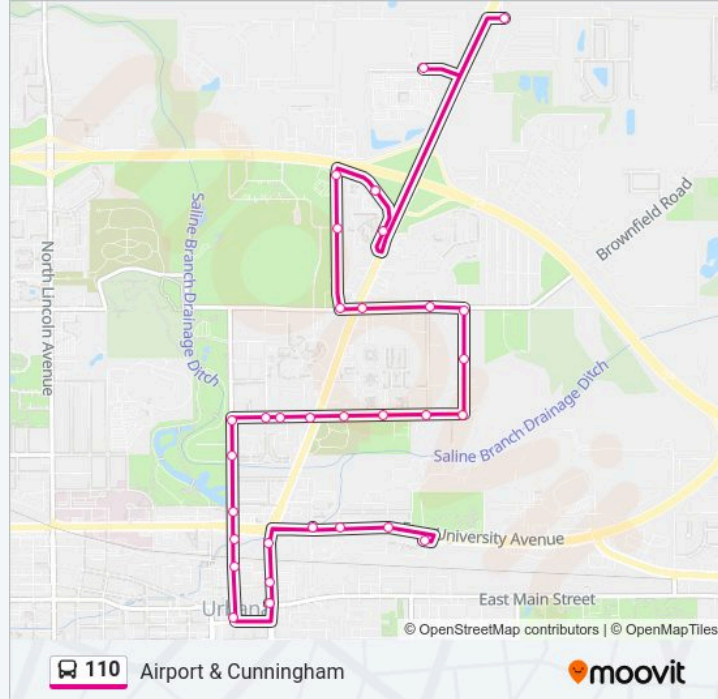

Eastern & Kerr (Sw Corner)

Eastern (East Side)

Perkins & Eastern (Se Corner)

Perkins & Carroll (North Side)

Cunningham & Perkins (Ne Corner)

Country Club & Willow (Ne Corner)

Willow & Baker (East Side)

Willow & Kenyon (Se Corner)

Kenyon at Steak & Shake (Sw Corner)

Kenyon at Eastland Suites (West Side)

Napleton & Anthony (Nw Far Side)

Airport & Cunningham (Se Far Side)

110 bus time schedules and route maps are available in an offline PDF at moovitapp.com. Use the Moovit App to see live bus times, train schedule or subway schedule, and step-by-step directions for all public transit in Champaign - Urbana, IL.

© 2024 Moovit - All Rights Reserved