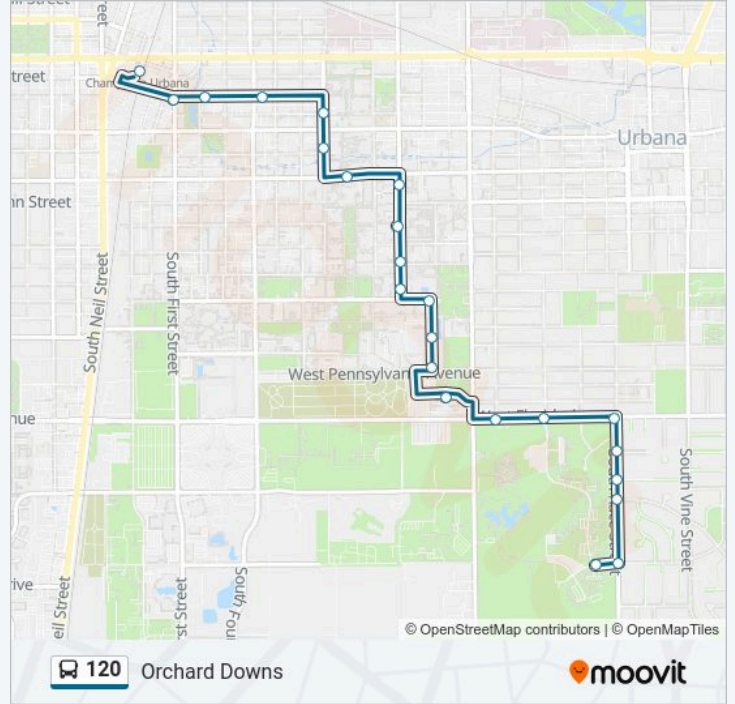

 120 Line

Illinois Terminal

Get The App

The 120 bus line (Illinois Terminal) has 2 routes. For regular weekdays, their operation hours are:

(1) Illinois Terminal: 6:56 PM-11:36 PM (2) Orchard Downs: 7:15 PM-11:55 PM

120 bus Info

Direction: Illinois Terminal

Stops: 22

Trip Duration: 19 min

Line Summary:

Illinois Terminal

Direction: Orchard Downs

23 stops

120 bus Info

Direction: Orchard Downs

Stops: 23

Trip Duration: 17 min

Line Summary:

Race & Meadow (West Side)

Race & Montclair (West Side)

Race & Mumford (West Side)

George Huff & Race (Nw Corner)

Orchard Downs South Shelter

120 bus time schedules and route maps are available in an offline PDF at moovitapp.com. Use the Moovit App to see live bus times, train schedule or subway schedule, and step-by-step directions for all public transit in Champaign - Urbana, IL.