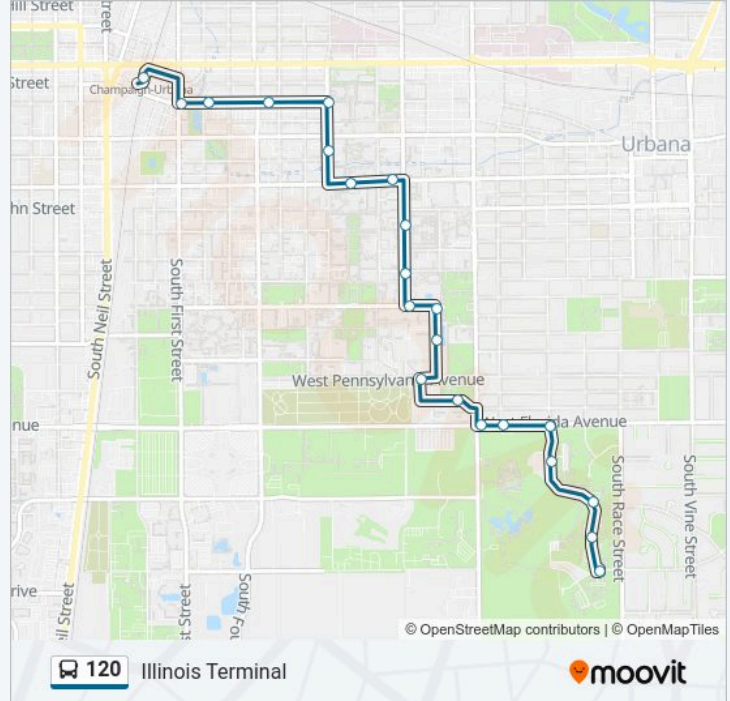

Use the Moovit App to find the closest 120 bus station near you and find out when is the next 120 bus arriving.

Direction: Illinois Terminal

22 stops

[VIEW LINE SCHEDULE](#)

- Orchard Downs South Shelter
- Orchard Downs Mid-South (East)
- Orchard Downs Mid-North (East)
- Orchard Downs North Shelter (East)
- Florida & Orchard (Se Corner)
- Florida & Busey (Ne Corner)
- Florida & Lincoln (Ne Corner)
- Par (North Side Shelter)
- Penn & Maryland (Se Corner)
- Plant Sciences Lab (East Side)
- Gregory & Dorner (Se Corner)
- Goodwin & Gregory (Ne Corner)
- Goodwin & Nevada (Se Corner)
- Krannert Center (East Side Shelter)
- Green & Goodwin (Nw Far Side)
- Illini Union
- Wright & Healey (East Side)
- White & Wright (Se Corner)
- White Street Mid-Block (North Side)
- White & Second (Ne Corner)
- White & First (Ne Corner)

120 bus Info

Direction: Illinois Terminal

Stops: 22

Trip Duration: 19 min

Line Summary:

Illinois Terminal

Direction: Orchard Downs

23 stops

[VIEW LINE SCHEDULE](#)

Illinois Terminal

Logan & First (Sw Corner)

White & Second (Se Far Side)

White Street Mid-Block (South Side)

Wright & Stoughton (Nw Corner)

Wright & Healey (Nw Corner)

Illini Union

120 bus Info

Direction: Orchard Downs

Stops: 23

Trip Duration: 17 min

Line Summary:

Race & Meadow (West Side)

Race & Montclair (West Side)

Race & Mumford (West Side)