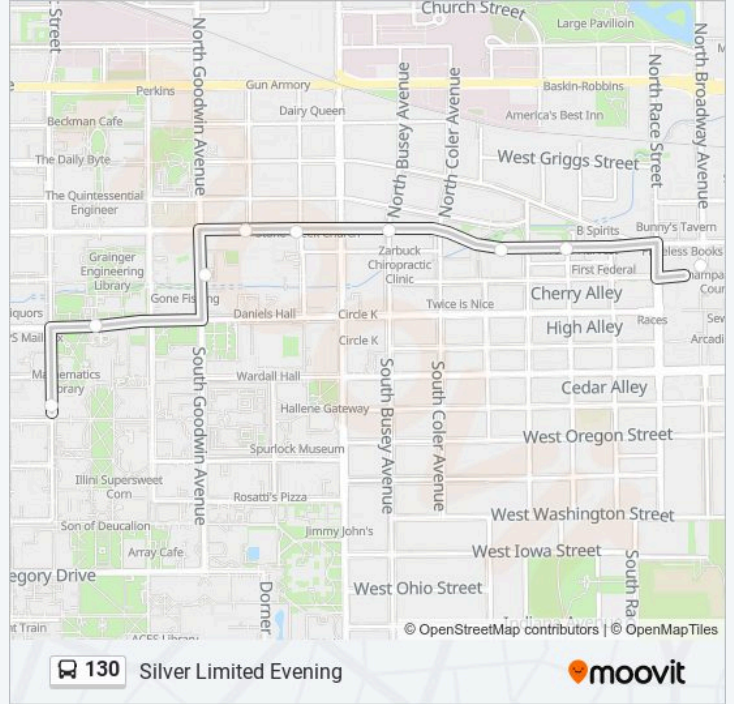

### Direction: Lincoln Square

9 stops

[VIEW LINE SCHEDULE](#)

Transit Plaza

Illini Union

Goodwin at Materials Research

Springfield & Harvey (Sw Corner)

Springfield & Gregory St. (Sw Corner)

Springfield & Busey (Sw Corner)

Springfield at Phillips Rec. Ctr (South)

Springfield & Birch (Sw Corner)

Lincoln Square

### 130 bus Time Schedule

Lincoln Square Route Timetable:

Monday	6:55 PM - 11:55 PM
Tuesday	6:55 PM - 11:55 PM
Wednesday	6:55 PM - 11:55 PM
Thursday	Not Operational
Friday	6:55 PM - 11:55 PM
Saturday	Not Operational
Sunday	Not Operational

### 130 bus Info

**Direction:** Lincoln Square

**Stops:** 9

**Trip Duration:** 8 min

**Line Summary:**

130 bus time schedules and route maps are available in an offline PDF at [moovitapp.com](https://moovitapp.com). Use the Moovit App to see live bus times, train schedule or subway schedule, and step-by-step directions for all public transit in Champaign - Urbana, IL.