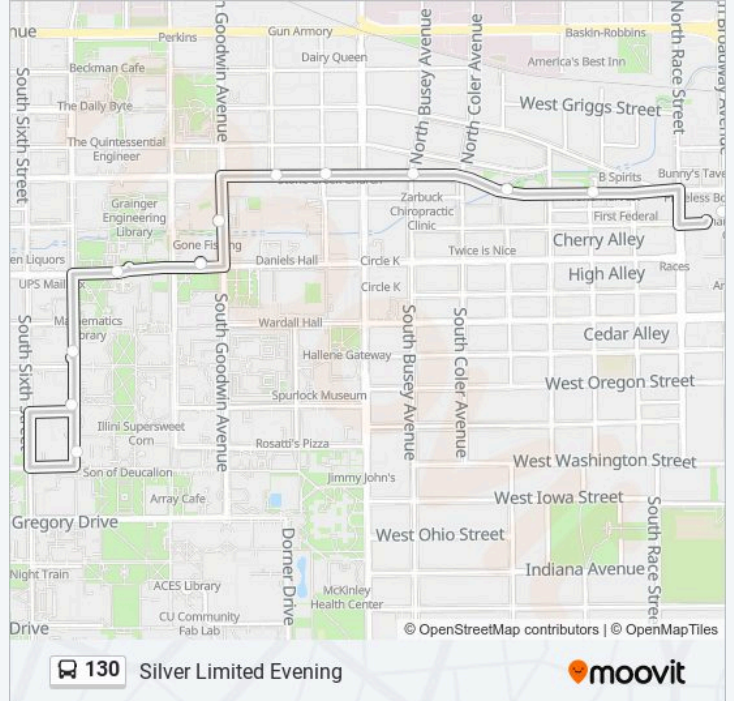

Use the Moovit App to find the closest 130 bus station near you and find out when is the next 130 bus arriving.

**Direction: Transit Plaza**

13 stops

[VIEW LINE SCHEDULE](#)

Lincoln Square

Springfield & Birch (Ne Corner)

Transit Plaza

Wright & Chalmers (Nw Corner)

Armory & Wright (Ne Far Side)

Transit Plaza

**130 bus Time Schedule**

Transit Plaza Route Timetable:

Monday	6:45 PM - 11:45 PM
Tuesday	6:45 PM - 11:45 PM
Wednesday	6:45 PM - 11:45 PM
Thursday	Not Operational
Friday	6:45 PM - 11:45 PM
Saturday	Not Operational
Sunday	Not Operational

**130 bus Info****Direction:** Transit Plaza**Stops:** 13**Trip Duration:** 10 min**Line Summary:**

### Direction: Lincoln Square

9 stops

[VIEW LINE SCHEDULE](#)

Transit Plaza

Illini Union

Goodwin at Materials Research

Springfield & Harvey (Sw Corner)

Springfield & Gregory St. (Sw Corner)