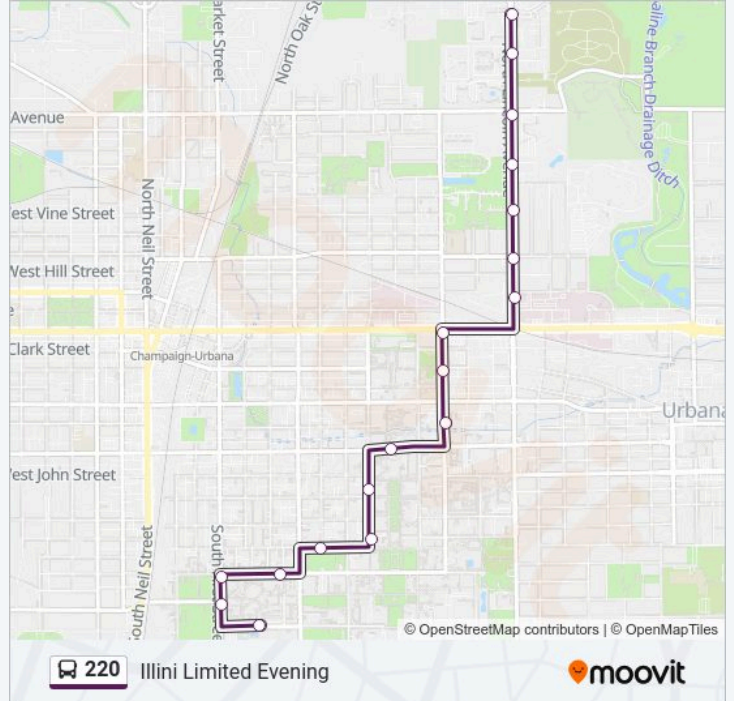

220 bus Info**Direction:** Lincoln & Killarney**Stops:** 20**Trip Duration:** 19 min**Line Summary:**

Direction: Lincoln & Anthony

18 stops

[VIEW LINE SCHEDULE](#)

- Activities & Recreation (North Side)
- First & Stadium (Se Corner)
- First & Gregory (Se Corner)
- Gregory at Ikenberry Commons (South)
- Fifth & Armory (Sw Corner)
- Armory & Wright (Ne Far Side)
- Transit Plaza
- Illini Union
- Goodwin at Materials Research
- Goodwin & Main (Se Corner)
- University & Goodwin (Se Corner)
- Lincoln & Church (Se Corner)
- Fairview & Lincoln (Se Corner)
- Lincoln & Wascher (Se Corner)
- Lincoln at Atrium Apts (East Side)
- Lincoln & Bradley (Se Corner)
- Lincoln & Kettering Park (Ne Far Side)
- Lincoln & Killarney (Se Corner)

220 bus Time Schedule

Lincoln & Anthony Route Timetable:

Monday	7:18 PM - 11:18 PM
Tuesday	7:18 PM - 11:18 PM
Wednesday	7:18 PM - 11:18 PM
Thursday	Not Operational
Friday	7:18 PM - 11:18 PM
Saturday	Not Operational
Sunday	Not Operational

220 bus Info

Direction: Lincoln & Anthony

Stops: 18

Trip Duration: 19 min

Line Summary:

Direction: Transit Plaza

28 stops

[VIEW LINE SCHEDULE](#)

220 bus Info

Direction: Transit Plaza

Stops: 28

Trip Duration: 17 min

Line Summary:

Goodwin & Main (Nw Corner)

Goodwin at Ceramics Building

Green & Goodwin (Nw Far Side)