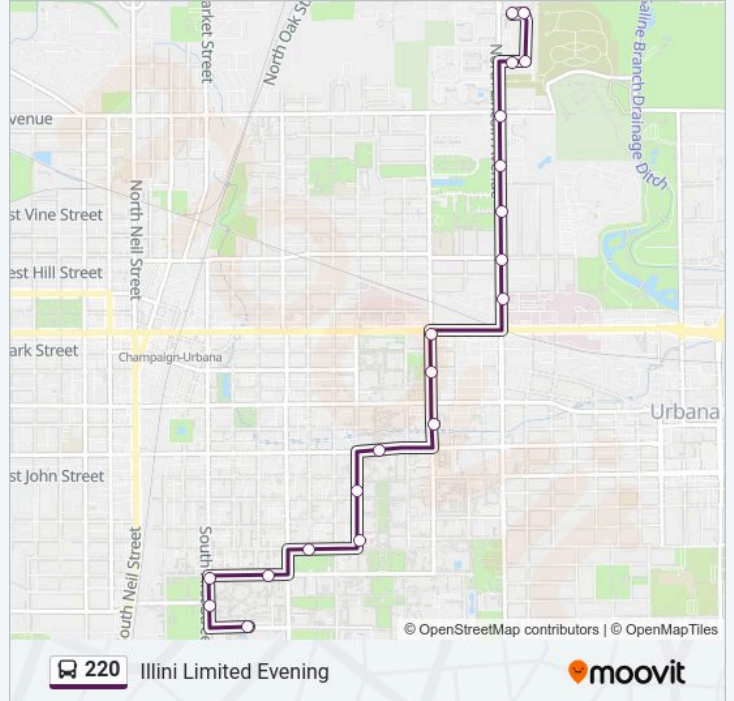

Use the Moovit App to find the closest 220 bus station near you and find out when is the next 220 bus arriving.

Direction: Lincoln & Killarney

20 stops

[VIEW LINE SCHEDULE](#)

Activities & Recreation (North Side)
First & Stadium (Se Corner)
First & Gregory (Se Corner)
Gregory at Ikenberry Commons (South)
Fifth & Armory (Sw Corner)
Armory & Wright (Ne Far Side)
Transit Plaza
Illini Union
Goodwin at Materials Research
Goodwin & Main (Se Corner)
University & Goodwin (Se Corner)
Lincoln & Church (Se Corner)
Fairview & Lincoln (Se Corner)
Lincoln & Wascher (Se Corner)
Lincoln at Atrium Apts (East Side)
Lincoln & Bradley (Se Corner)
Lincoln & Kettering Park (Se Far Side)
Kettering & Linview (Sw Corner)
Linview & Killarney (Se Corner)
Lincoln & Killarney (Ne Corner)

220 bus Info**Direction:** Lincoln & Killarney**Stops:** 20**Trip Duration:** 19 min**Line Summary:**

Direction: Lincoln & Anthony

18 stops

[VIEW LINE SCHEDULE](#)

- Activities & Recreation (North Side)
- First & Stadium (Se Corner)
- First & Gregory (Se Corner)
- Gregory at Ikenberry Commons (South)
- Fifth & Armory (Sw Corner)
- Armory & Wright (Ne Far Side)
- Transit Plaza
- Illini Union
- Goodwin at Materials Research
- Goodwin & Main (Se Corner)
- University & Goodwin (Se Corner)
- Lincoln & Church (Se Corner)
- Fairview & Lincoln (Se Corner)
- Lincoln & Wascher (Se Corner)
- Lincoln at Atrium Apts (East Side)
- Lincoln & Bradley (Se Corner)
- Lincoln & Kettering Park (Ne Far Side)
- Lincoln & Killarney (Se Corner)

220 bus Info

Direction: Lincoln & Anthony

Stops: 18

Trip Duration: 19 min

Line Summary:

Direction: Transit Plaza

28 stops

[VIEW LINE SCHEDULE](#)

220 bus Info

Direction: Transit Plaza

Stops: 28

Trip Duration: 17 min

Line Summary:

Goodwin & Main (Nw Corner)

Goodwin at Ceramics Building

Green & Goodwin (Nw Far Side)