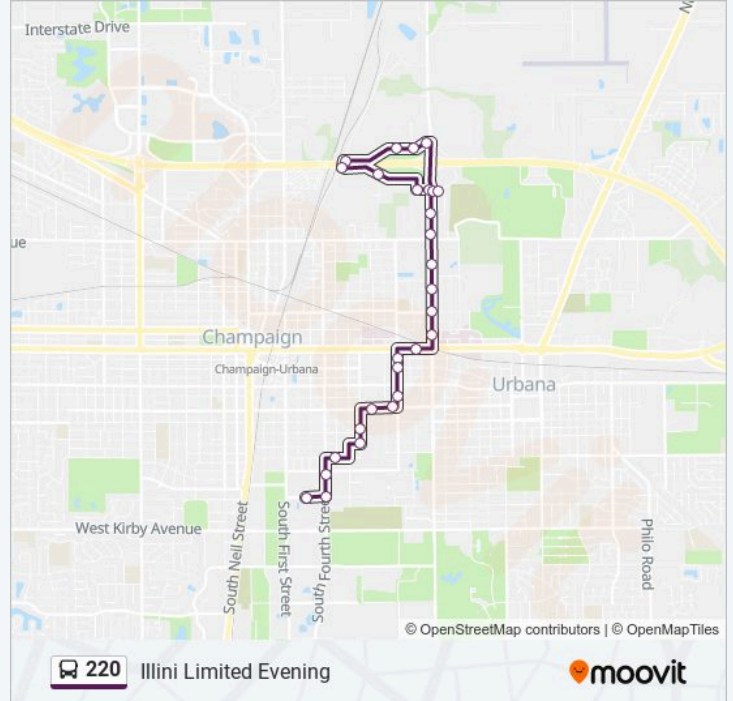

220 bus Info**Direction:** Lincoln & Killarney**Stops:** 20**Trip Duration:** 19 min**Line Summary:**

Direction: Lincoln & Anthony

18 stops

[VIEW LINE SCHEDULE](#)

- Activities & Recreation (North Side)
- First & Stadium (Se Corner)
- First & Gregory (Se Corner)
- Gregory at Ikenberry Commons (South)
- Fifth & Armory (Sw Corner)
- Armory & Wright (Ne Far Side)
- Transit Plaza
- Illini Union
- Goodwin at Materials Research
- Goodwin & Main (Se Corner)
- University & Goodwin (Se Corner)
- Lincoln & Church (Se Corner)
- Fairview & Lincoln (Se Corner)
- Lincoln & Wascher (Se Corner)
- Lincoln at Atrium Apts (East Side)
- Lincoln & Bradley (Se Corner)
- Lincoln & Kettering Park (Ne Far Side)
- Lincoln & Killarney (Se Corner)

220 bus Info

Direction: Lincoln & Anthony

Stops: 18

Trip Duration: 19 min

Line Summary:

Direction: Transit Plaza

28 stops

[VIEW LINE SCHEDULE](#)

220 bus Info

Direction: Transit Plaza

Stops: 28

Trip Duration: 17 min

Line Summary:

Goodwin & Main (Nw Corner)

Goodwin at Ceramics Building

Green & Goodwin (Nw Far Side)

Illini Union

Transit Plaza

Wright & Chalmers (Nw Corner)

Fifth & Armory (Nw Far Side)

Fourth & Gregory (Sw Far Side)

Fourth & Peabody (Nw Corner)

Activities & Recreation (North Side)

220 bus time schedules and route maps are available in an offline PDF at moovitapp.com. Use the Moovit App to see live bus times, train schedule or subway schedule, and step-by-step directions for all public transit in Champaign - Urbana, IL.