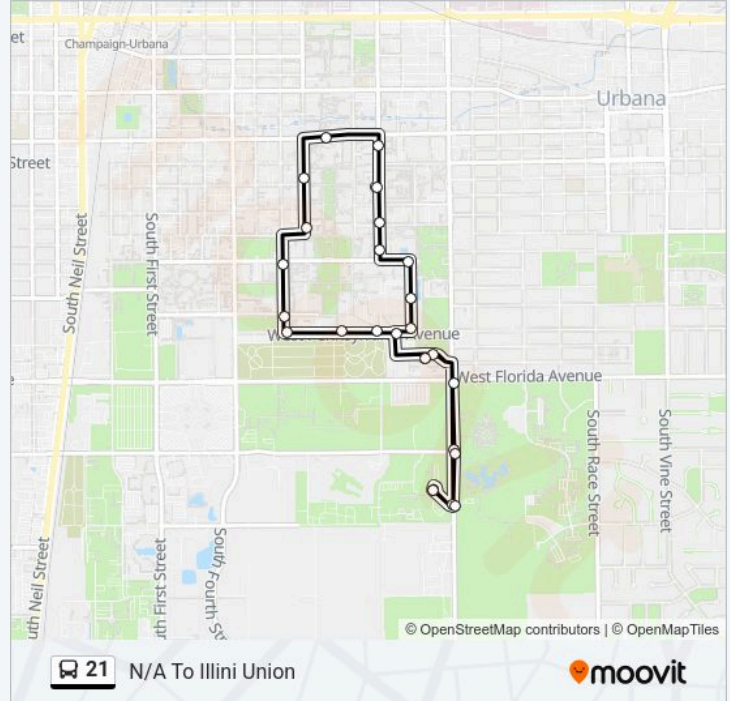

Use the Moovit App to find the closest 21 bus station near you and find out when is the next 21 bus arriving.

Direction: N/A To Illini Union

25 stops

[VIEW LINE SCHEDULE](#)

- Vet-Med (Basic Science Building)
- Lincoln at Japan House (East Side)
- Lincoln & St. Marys (Se)
- Florida & Lincoln (Se Corner)
- Par (North Side Shelter)
- Penn & Maryland (Se Corner)
- Penn & Goodwin (Ne Corner)
- Ag. Engineering (North Side)
- Pennsylvania & Sixth (Ne Corner)
- Sixth & Peabody (Se Corner)
- Sixth & Gregory (Se Corner)
- Armory & Wright (Ne Far Side)
- Transit Plaza
- Illini Union
- Green & Goodwin (Sw Far Side)
- Chemical & Life Sciences
- Goodwin & Nevada (Nw Corner)
- Goodwin & Gregory (West Side)
- Gregory & Dorner (Sw Corner)
- Plant Sciences Lab (West Side)
- Penn & Dorner (Nw Corner)

21 bus Info

Direction: N/A To Illini Union

Stops: 25

Trip Duration: 23 min

Line Summary:

Far (South Side)

Lincoln & St. Mary's (Nw Corner)

Lincoln at Japan House (West Side)

Vet-Med (Basic Science Building)

Direction: N/A To Vet-Med

12 stops

[VIEW LINE SCHEDULE](#)

Illini Union

Green & Goodwin (Sw Far Side)

Chemical & Life Sciences

Goodwin & Nevada (Nw Corner)