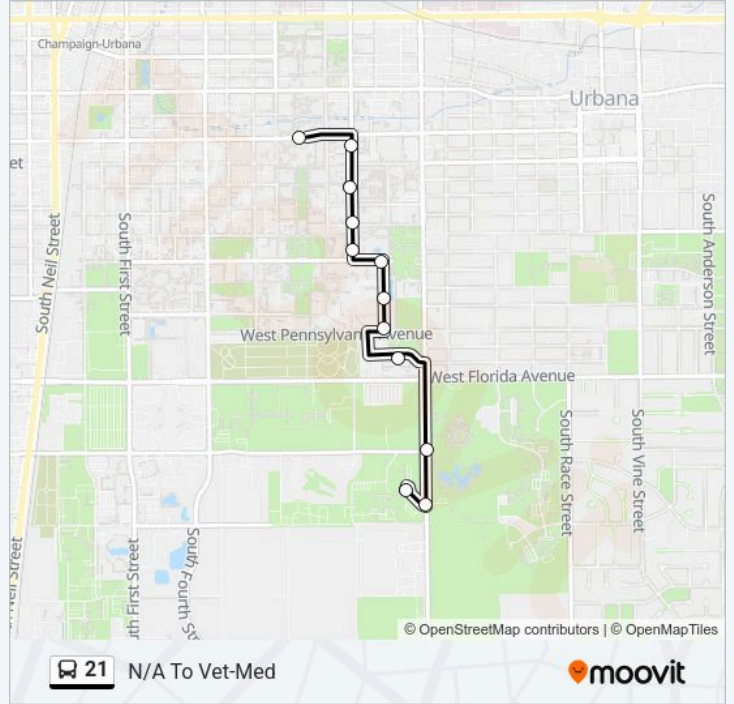

Use the Moovit App to find the closest 21 bus station near you and find out when is the next 21 bus arriving.

Direction: N/A To Illini Union

25 stops

[VIEW LINE SCHEDULE](#)

- Vet-Med (Basic Science Building)
- Lincoln at Japan House (East Side)
- Lincoln & St. Marys (Se)
- Florida & Lincoln (Se Corner)
- Par (North Side Shelter)
- Penn & Maryland (Se Corner)
- Penn & Goodwin (Ne Corner)
- Ag. Engineering (North Side)
- Pennsylvania & Sixth (Ne Corner)
- Sixth & Peabody (Se Corner)
- Sixth & Gregory (Se Corner)
- Armory & Wright (Ne Far Side)
- Transit Plaza
- Illini Union
- Green & Goodwin (Sw Far Side)
- Chemical & Life Sciences
- Goodwin & Nevada (Nw Corner)
- Goodwin & Gregory (West Side)
- Gregory & Dorner (Sw Corner)
- Plant Sciences Lab (West Side)
- Penn & Dorner (Nw Corner)

21 bus Info

Direction: N/A To Illini Union

Stops: 25

Trip Duration: 23 min

Line Summary:

Far (South Side)

Lincoln & St. Mary's (Nw Corner)

Lincoln at Japan House (West Side)

Vet-Med (Basic Science Building)

Direction: N/A To Vet-Med

12 stops

[VIEW LINE SCHEDULE](#)

Illini Union

Green & Goodwin (Sw Far Side)

Chemical & Life Sciences

Goodwin & Nevada (Nw Corner)

21 bus Info

Direction: N/A To Vet-Med

Stops: 12

Trip Duration: 10 min

Line Summary:

21 bus time schedules and route maps are available in an offline PDF at moovitapp.com. Use the Moovit App to see live bus times, train schedule or subway schedule, and step-by-step directions for all public transit in Champaign - Urbana, IL.